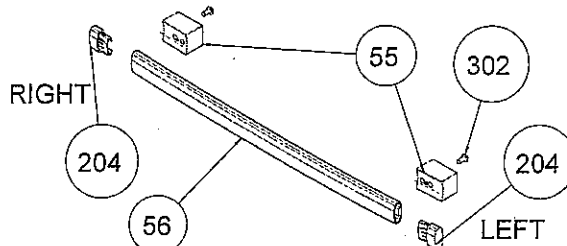

204
56
CURVED QUADRANGLE