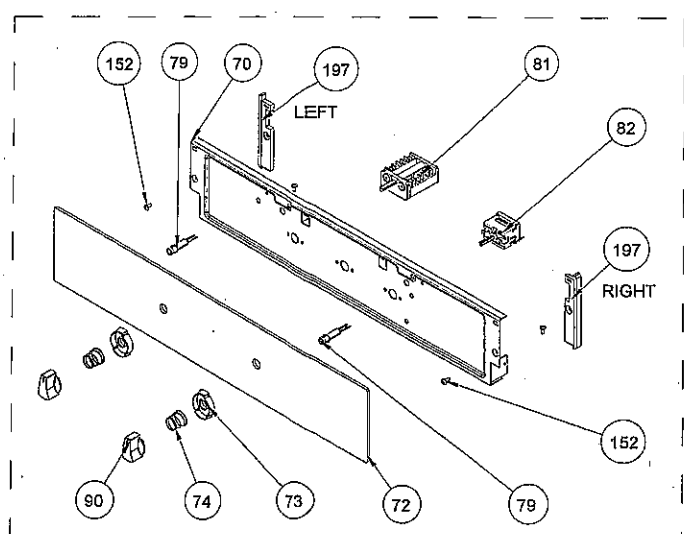

OVEN DOOR ASSEMBLY (OUTER & INNER)
(POSITION NO 378)

HANDLE ASSEMBLY GROUP
(POSITION NO 49)
(OPTIONAL)

OVEN DOOR TOP PANEL PARTS
(OPTIONAL)

OVEN DOOR OUTER GLASS ASSEMBLY WITH
INOX ADD-ON TYPES (OPTIONAL)

FLAT OVEN DOOR WITH FULL GLASS STRUCTURE (POSITION NO 377)
(OPTIONAL)

Metal frames on outer glass, handle types, handle taps and brackets are optional. Your cooker may be different cosmetically.

METAL CONTROL PANEL ASSEMBLY