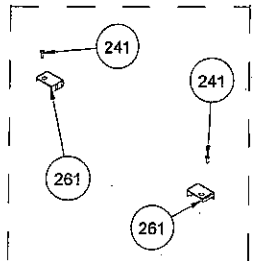

OVEN DOOR TOP PANEL PARTS
(OPTIONAL)