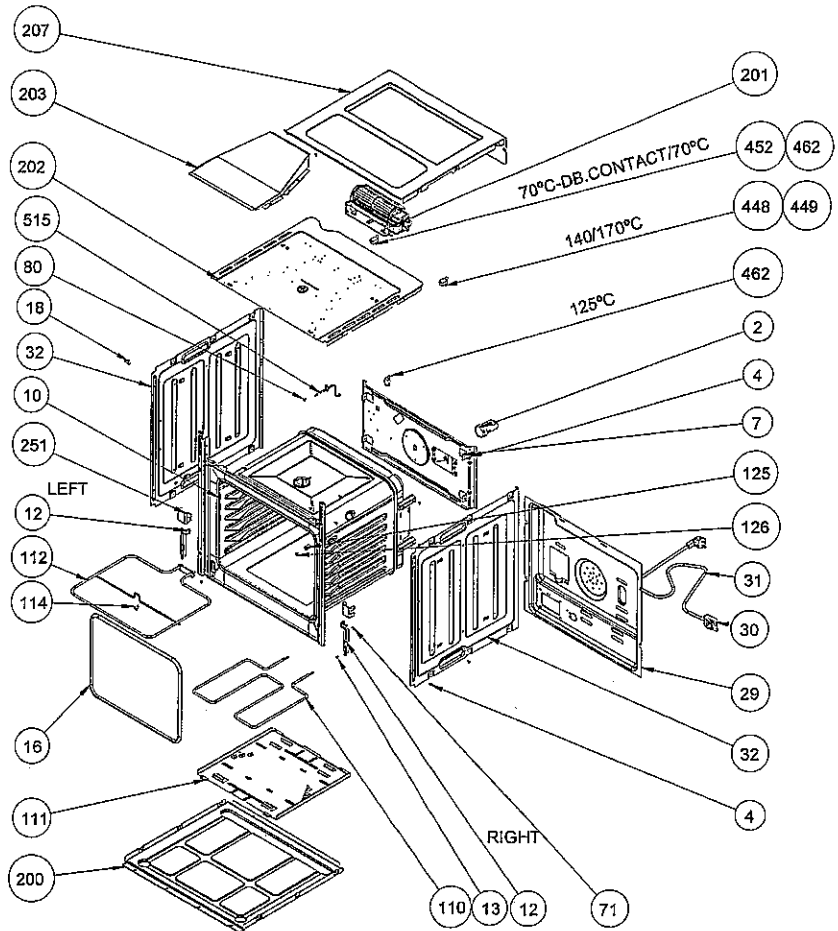

WIRE SHELF CAVITY ASSEMBLY WITH / WITHOUT CATALYTIC PANEL (OPTIONAL)

WIRE SHELF CAVITY ASSEMBLY WITH / WITHOUT CATALYTIC PANEL
OPTIONAL : TELESCOPIC RAIL (R / L)

WIRE SHELF CAVITY ASSEMBLY WITH / WITHOUT CATALYTIC PANEL
OPTIONAL : DOUBLE TELESCOPIC RAILS (R / L)