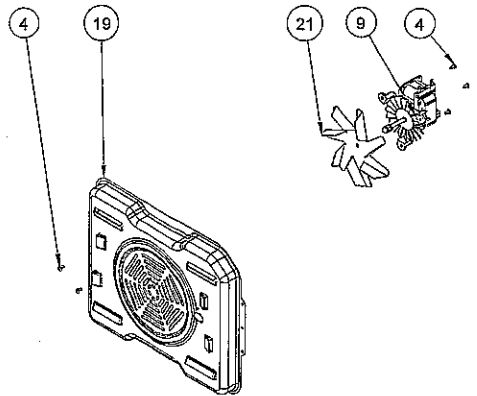

WIRE SHELF CAVITY ASSEMBLY WITH / WITHOUT CATALYTIC PANEL (OPTIONAL)

WIRE SHELF CAVITY ASSEMBLY WITH / WITHOUT CATALYTIC PANEL
OPTIONAL : TELESCOPIC RAIL (R / L)

WIRE SHELF CAVITY ASSEMBLY WITH / WITHOUT CATALYTIC PANEL
OPTIONAL : DOUBLE TELESCOPIC RAILS (R / L)

TURNSPIT SKEWER

SHISH KEBAB ACCESSORY (OPTIONAL)

TURNSPIT(OPTIONAL)

RING HEATING ELEMENT WITH FAN (OPTIONAL)

(FAN COVER/ FAN IMPELLER (6 WINGS) / FAN MOTOR) (OPTIONAL)

TRAYS & GRID (OPTIONAL)

THERMIST BULB HOLDER/BACKET

GLASS TRAY (OPTIONAL)

LOCKED

TOP AND GRILL HEATING ELEMENT (OPTIONAL)

W. TELESCOPIC RAIL

GRID (OPTIONAL)

DEEP TRAY GRID (OPTIONAL)

TRAY SET FOR GRID (POSITION NO : 265) (OPTIONAL)

INTERVAL GLASS
(OPTIONAL)