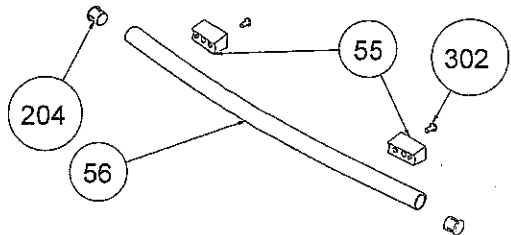

OVEN DOOR HANDLES (OPTIONAL)
HANDLES WITHOUT TAP & BRACKET

56
ELLIPSE ARC

56
D PROFILE ARC

56
METALUX

56
D PROFILE ARC, ELECTROLUX
(ONLY FOR FS - OPTIONAL)

56
FNP (ONLY FOR BUILT-IN -
OPTIONAL)

56
RUSTIC

HANDLES WITH BRACKET

56
ARC QUADRANGLE

56
3D QUADRANGLE (ONLY FOR
FS/ NEW G/ BUILT-IN - OPTIONAL)

HANDLES WITH TUNNEL TAP

56
NO FAN TYPE (ONLY FOR
BUILT-IN - OPTIONAL)

HANDLES WITH TAP & BRACKET

204
56
FLAT QUADRANGLE
(ONLY FOR FS/ NEW G/ BUILT-IN - OPTIONAL)

204
56
ARC TUBE

204
56
FLAT SLICE

204
56
TRIO

204
56
CURVED QUADRANGLE

KNOBS (ONLY FOR BUILT-IN - OPTIONAL)

 <p>DELTA</p>	 <p>DELTA RING</p>	 <p>ALFA</p>	 <p>GAMA</p>	 <p>ZETA</p>	 <p>SIGMA(SMALL)</p>
 <p>TRIO</p>	 <p>CANDY</p>	 <p>ECLIPSE</p>	 <p>RUSTIC RISUS</p>	 <p>BIG MACRO</p>	 <p>SMALL MACRO</p>
 <p>VESTA</p>	 <p>JANNU</p>	 <p>NORD</p>	 <p>OMEGA</p>	 <p>EPSILON</p>	 <p>GAMA RING</p>
 <p>ECLIPSE RING</p>	 <p>SPECTRUM</p>	 <p>RIMO</p>	 <p>VARIO</p>	 <p>ANTERO</p>	 <p>POP-IN</p>