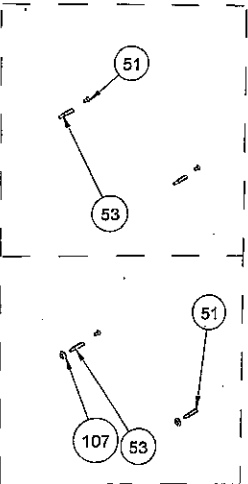

HANDLE ASSEMBLY GROUP
(POSITION NO 49)
(OPTIONAL)