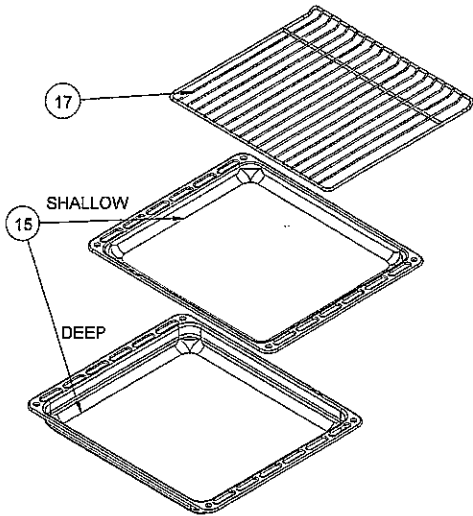

WIRE SHELF CAVITY ASSEMBLY WITH / WITHOUT CATALYTIC PANEL (OPTIONAL)

WIRE SHELF CAVITY ASSEMBLY WITH / WITHOUT CATALYTIC PANEL
OPTIONAL : TELESCOPIC RAIL (R / L)

WIRE SHELF CAVITY ASSEMBLY WITH / WITHOUT CATALYTIC PANEL
OPTIONAL : DOUBLE TELESCOPIC RAILS (R / L)

TURNSPIT SKEWER

SHISH KEBAB ACCESSORY (OPTIONAL)

TURNSPIT(OPTIONAL)

RING HEATING ELEMENT WITH FAN (OPTIONAL)

(FAN COVER/ FAN IMPELLER (6 WINGS) / FAN MOTOR) (OPTIONAL)

TRAYS & GRID (OPTIONAL)

THERMIST BULB HOLDER/BACKET

GLASS TRAY (OPTIONAL)

LOCKED

TOP AND GRILL HEATING ELEMENT (OPTIONAL)

W. TELESCOPIC RAIL

GRID (OPTIONAL)

DEEP TRAY GRID (OPTIONAL)

TRAY SET FOR GRID (POSITION NO : 265) (OPTIONAL)

INTERVAL GLASS
(OPTIONAL)