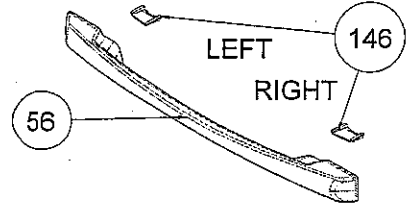

HANDLES WITH TUNNEL TAP

56
NO FAN TYPE (ONLY FOR
BUILT-IN - OPTIONAL)