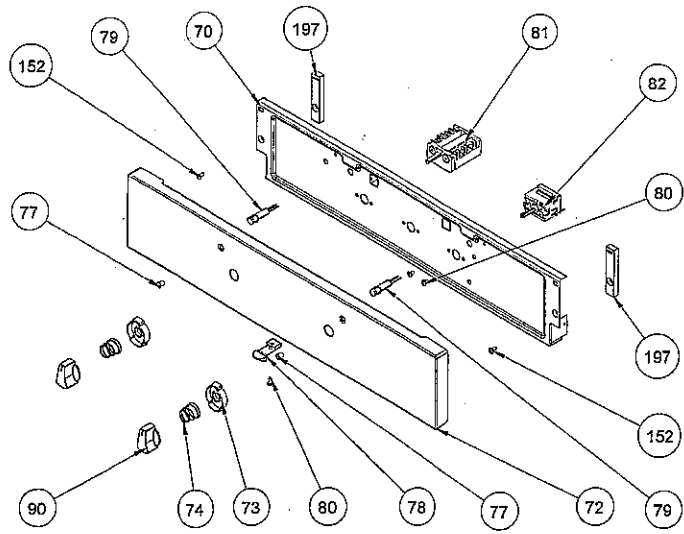

OVEN DOOR ASSEMBLY (OUTER & INNER)
(POSITION NO 378)

HANDLE ASSEMBLY GROUP
(POSITION NO 49)
(OPTIONAL)

OVEN DOOR TOP PANEL PARTS
(OPTIONAL)

OVEN DOOR OUTER GLASS ASSEMBLY WITH
INOX ADD-ON TYPES (OPTIONAL)

FLAT OVEN DOOR WITH FULL GLASS STRUCTURE (POSITION NO 377)
(OPTIONAL)

Metal frames on outer glass, handle types, handle taps and brackets are optional. Your cooker may be different cosmetically.

METAL CONTROL PANEL ASSEMBLY