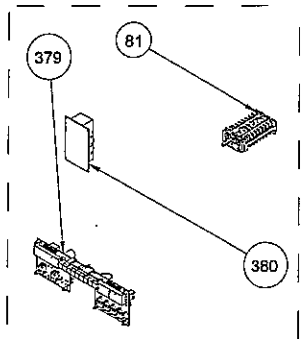

TOUCH CONTROLLED GLASS CONTROL PANEL ASSEMBLY (OPTIONAL)

OVEN ELECTRONIC CONTROL GROUP (POSITION NO 381)

VISIO TOUCH TIMERED GLASS CONTROL PANEL ASSEMBLY
(OPTIONAL)

VISIO DISPLAY TIMERED GLASS CONTROL PANEL ASSEMBLY
(OPTIONAL)