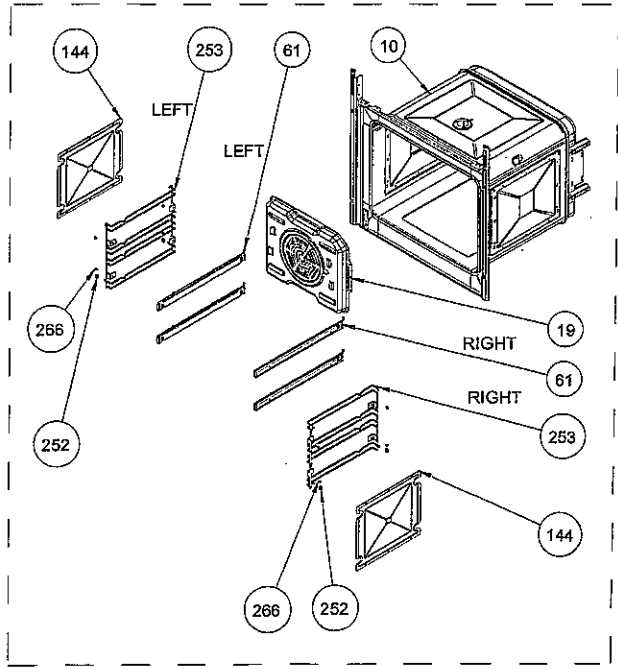

WIRE SHELF CAVITY ASSEMBLY WITH / WITHOUT CATALYTIC PANEL (OPTIONAL)

WIRE SHELF CAVITY ASSEMBLY WITH / WITHOUT CATALYTIC PANEL
OPTIONAL : TELESCOPIC RAIL (R / L)

WIRE SHELF CAVITY ASSEMBLY WITH / WITHOUT CATALYTIC PANEL
OPTIONAL : DOUBLE TELESCOPIC RAILS (R / L)