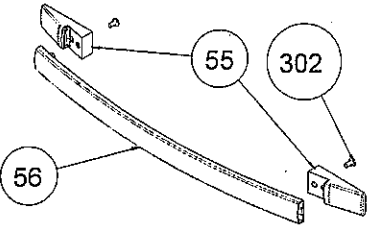

OVEN DOOR HANDLES (OPTIONAL)
HANDLES WITHOUT TAP & BRACKET

56
ELLIPSE ARC

56
D PROFILE ARC

56
METALUX

56
D PROFILE ARC, ELECTROLUX
(ONLY FOR FS - OPTIONAL)

56
FNP (ONLY FOR BUILT-IN -
OPTIONAL)

56
RUSTIC

HANDLES WITH BRACKET