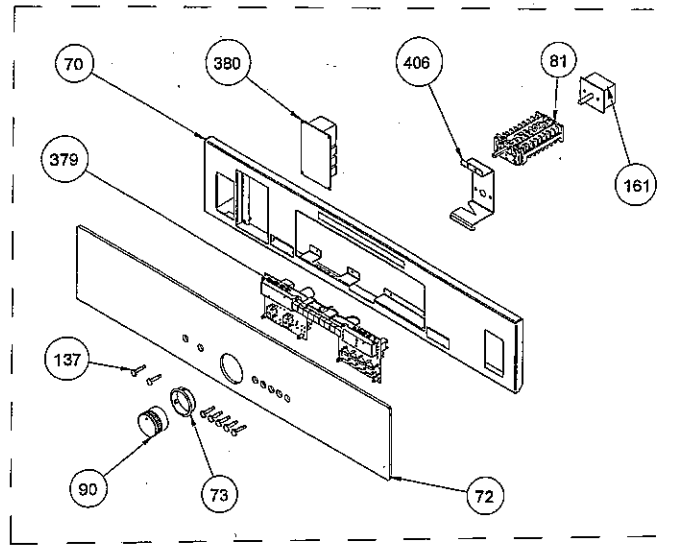

GLASS CONTROL PANEL ASSEMBLY (OPTIONAL)

ANALOG TIMER (OPTIONAL)

DIGITAL TIMER (OPTIONAL)

MECHANIC TIMER (OPTIONAL)

GLASS CONTROL PANELS (OPTIONAL)

GLASS CONTROL PANELS WITH INOX ADD-ONS (OPTIONAL)

ELECTRONIC TIMERED GLASS CONTROL PANEL ASSEMBLY (OPTIONAL)

TOUCH CONTROLLED GLASS CONTROL PANEL ASSEMBLY (OPTIONAL)

OVEN ELECTRONIC CONTROL GROUP (POSITION NO 381)

VISIO TOUCH TIMERED GLASS CONTROL PANEL ASSEMBLY
(OPTIONAL)

VISIO DISPLAY TIMERED GLASS CONTROL PANEL ASSEMBLY
(OPTIONAL)