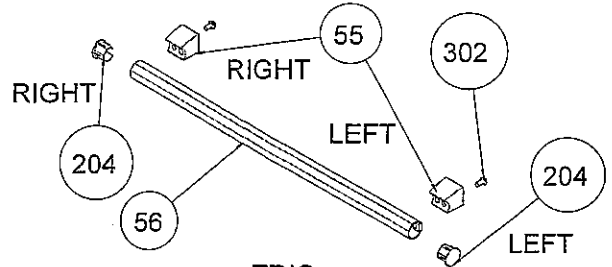

OVEN DOOR HANDLES (OPTIONAL)
HANDLES WITHOUT TAP & BRACKET

56
ELLIPSE ARC

56
D PROFILE ARC

56
METALUX

56
D PROFILE ARC, ELECTROLUX
(ONLY FOR FS - OPTIONAL)

56
FNP (ONLY FOR BUILT-IN -
OPTIONAL)

56
RUSTIC

HANDLES WITH BRACKET

56
ARC QUADRANGLE

56
3D QUADRANGLE (ONLY FOR
FS/ NEW G/ BUILT-IN - OPTIONAL)

HANDLES WITH TUNNEL TAP

56
NO FAN TYPE (ONLY FOR
BUILT-IN - OPTIONAL)

HANDLES WITH TAP & BRACKET

204
56
FLAT QUADRANGLE
(ONLY FOR FS/ NEW G/ BUILT-IN - OPTIONAL)

204
56
ARC TUBE

204
56
FLAT SLICE

204
56
TRIO

204
56
CURVED QUADRANGLE

KNOBS (ONLY FOR BUILT-IN - OPTIONAL)

 <p>DELTA</p>	 <p>DELTA RING</p>	 <p>ALFA</p>	 <p>GAMA</p>	 <p>ZETA</p>	 <p>SIGMA(SMALL)</p>
 <p>TRIO</p>	 <p>CANDY</p>	 <p>ECLIPSE</p>	 <p>RUSTIC RISUS</p>	 <p>BIG MACRO</p>	 <p>SMALL MACRO</p>
 <p>VESTA</p>	 <p>JANNU</p>	 <p>NORD</p>	 <p>OMEGA</p>	 <p>EPSILON</p>	 <p>GAMA RING</p>
 <p>ECLIPSE RING</p>	 <p>SPECTRUM</p>	 <p>RIMO</p>	 <p>VARIO</p>	 <p>ANTERO</p>	 <p>POP-IN</p>