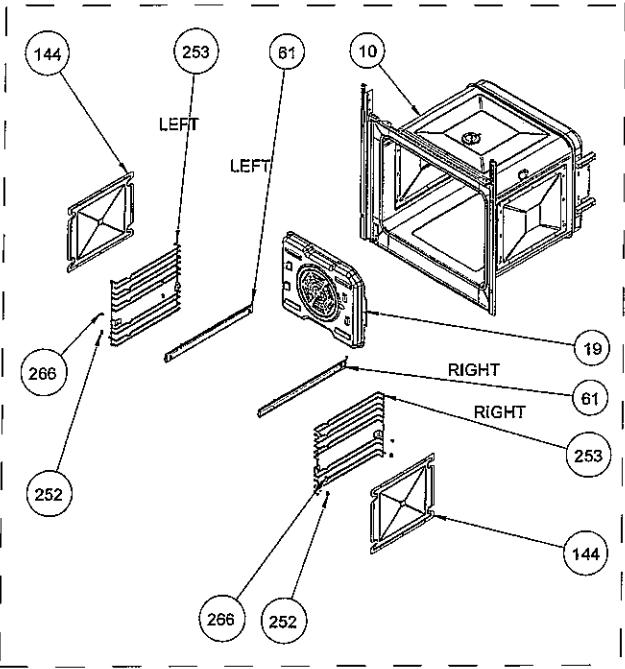

WIRE SHELF CAVITY ASSEMBLY WITH / WITHOUT CATALYTIC PANEL (OPTIONAL)

WIRE SHELF CAVITY ASSEMBLY WITH / WITHOUT CATALYTIC PANEL
OPTIONAL : TELESCOPIC RAIL (R / L)

WIRE SHELF CAVITY ASSEMBLY WITH / WITHOUT CATALYTIC PANEL
OPTIONAL : DOUBLE TELESCOPIC RAILS (R / L)

TURNSPIT SKEWER

SHISH KEBAB ACCESSORY (OPTIONAL)

TURNSPIT(OPTIONAL)

RING HEATING ELEMENT WITH FAN (OPTIONAL)

(FAN COVER/ FAN IMPELLER (6 WINGS) / FAN MOTOR) (OPTIONAL)

TRAYS & GRID (OPTIONAL)

THERMIST BULB HOLDER/BACKET