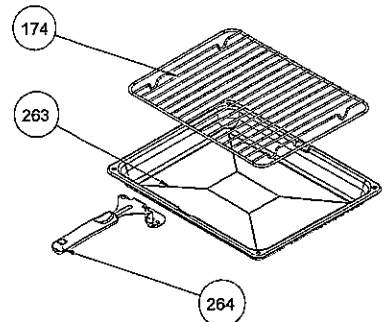

GLASS TRAY (OPTIONAL)

LOCKED

TOP AND GRILL HEATING ELEMENT (OPTIONAL)

W. TELESCOPIC RAIL

GRID (OPTIONAL)

DEEP TRAY GRID (OPTIONAL)

TRAY SET FOR GRID (POSITION NO : 265) (OPTIONAL)

INTERVAL GLASS
(OPTIONAL)