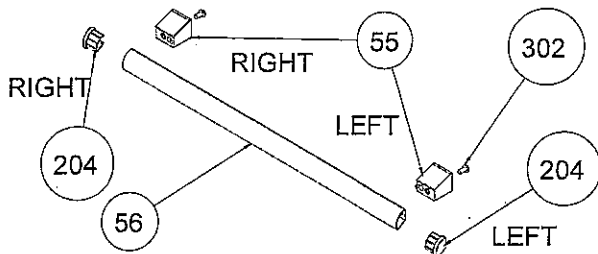

OVEN DOOR HANDLES (OPTIONAL)
HANDLES WITHOUT TAP & BRACKET

56
ELLIPSE ARC

56
D PROFILE ARC

56
METALUX

56
D PROFILE ARC, ELECTROLUX
(ONLY FOR FS - OPTIONAL)

56
FNP (ONLY FOR BUILT-IN -
OPTIONAL)

56
RUSTIC

HANDLES WITH BRACKET

56
ARC QUADRANGLE

56
3D QUADRANGLE (ONLY FOR
FS/ NEW G/ BUILT-IN - OPTIONAL)

HANDLES WITH TUNNEL TAP

56
NO FAN TYPE (ONLY FOR
BUILT-IN - OPTIONAL)

HANDLES WITH TAP & BRACKET

204
56
FLAT QUADRANGLE
(ONLY FOR FS/ NEW G/ BUILT-IN - OPTIONAL)

204
56
ARC TUBE

204
56
FLAT SLICE

204
56
TRIO

204
56
CURVED QUADRANGLE

KNOBS (ONLY FOR BUILT-IN - OPTIONAL)

 <p>DELTA</p>	 <p>DELTA RING</p>	 <p>ALFA</p>	 <p>GAMA</p>	 <p>ZETA</p>	 <p>SIGMA(SMALL)</p>
 <p>TRIO</p>	 <p>CANDY</p>	 <p>ECLIPSE</p>	 <p>RUSTIC RISUS</p>	 <p>BIG MACRO</p>	 <p>SMALL MACRO</p>
 <p>VESTA</p>	 <p>JANNU</p>	 <p>NORD</p>	 <p>OMEGA</p>	 <p>EPSILON</p>	 <p>GAMA RING</p>
 <p>ECLIPSE RING</p>	 <p>SPECTRUM</p>	 <p>RIMO</p>	 <p>VARIO</p>	 <p>ANTERO</p>	 <p>POP-IN</p>