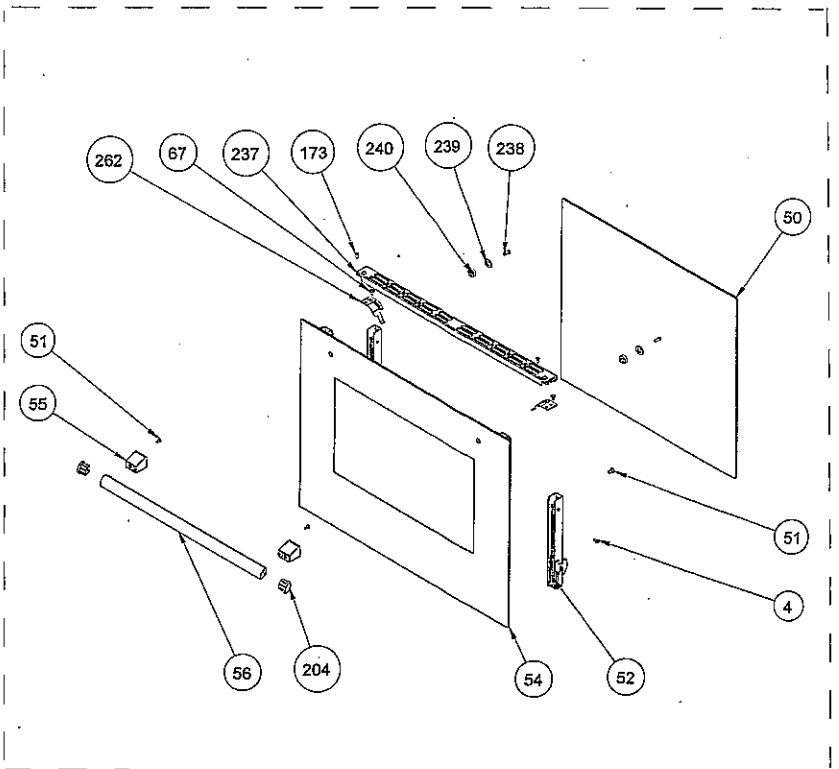

OVEN DOOR ASSEMBLY (OUTER & INNER)
(POSITION NO 378)

HANDLE ASSEMBLY GROUP
(POSITION NO 49)
(OPTIONAL)

OVEN DOOR TOP PANEL PARTS
(OPTIONAL)

OVEN DOOR OUTER GLASS ASSEMBLY WITH
INOX ADD-ON TYPES (OPTIONAL)

FLAT OVEN DOOR WITH FULL GLASS STRUCTURE (POSITION NO 377)
(OPTIONAL)

Metal frames on outer glass, handle types, handle taps and brackets are optional. Your cooker may be different cosmetically.

METAL CONTROL PANEL ASSEMBLY