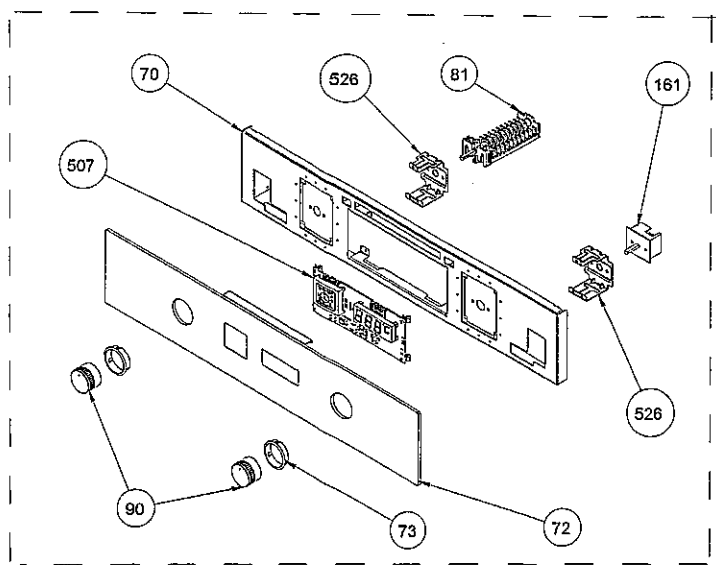

GLASS CONTROL PANEL ASSEMBLY (OPTIONAL)

ANALOG TIMER (OPTIONAL)

DIGITAL TIMER (OPTIONAL)

MECHANIC TIMER (OPTIONAL)

GLASS CONTROL PANELS (OPTIONAL)

GLASS CONTROL PANELS WITH INOX ADD-ONS (OPTIONAL)

ELECTRONIC TIMERED GLASS CONTROL PANEL ASSEMBLY (OPTIONAL)

TOUCH CONTROLLED GLASS CONTROL PANEL ASSEMBLY (OPTIONAL)

OVEN ELECTRONIC CONTROL GROUP (POSITION NO 381)

VISIO TOUCH TIMERED GLASS CONTROL PANEL ASSEMBLY
(OPTIONAL)

VISIO DISPLAY TIMERED GLASS CONTROL PANEL ASSEMBLY
(OPTIONAL)