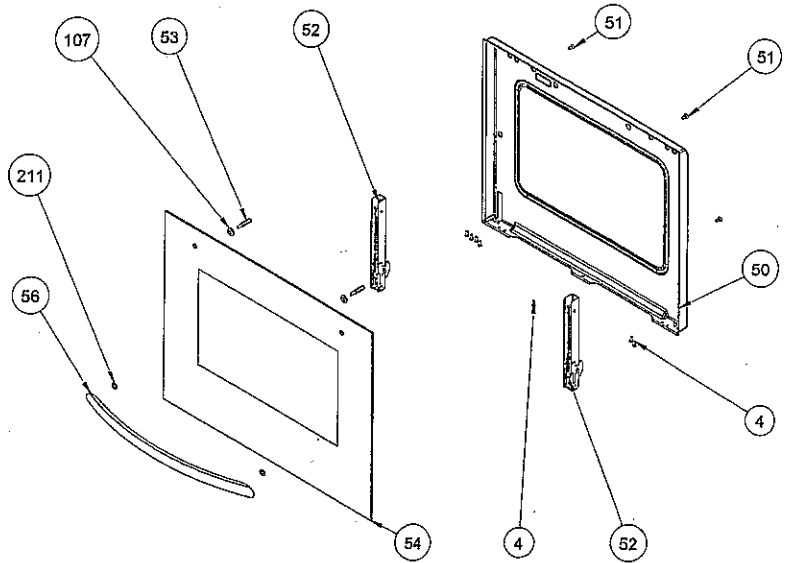

GLASS TRAY (OPTIONAL)

LOCKED

TOP AND GRILL HEATING ELEMENT (OPTIONAL)

W. TELESCOPIC RAIL

GRID (OPTIONAL)

DEEP TRAY GRID (OPTIONAL)

TRAY SET FOR GRID (POSITION NO : 265) (OPTIONAL)

INTERVAL GLASS
(OPTIONAL)