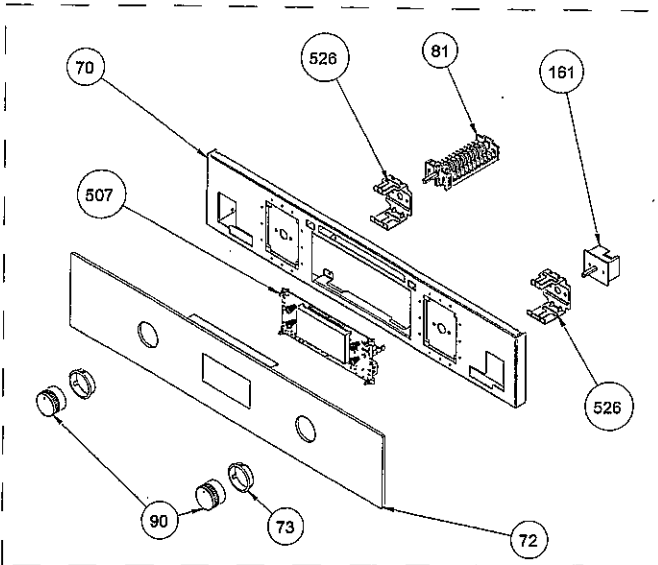

GLASS CONTROL PANEL ASSEMBLY (OPTIONAL)

ANALOG TIMER (OPTIONAL)

DIGITAL TIMER (OPTIONAL)

MECHANIC TIMER (OPTIONAL)

GLASS CONTROL PANELS (OPTIONAL)

GLASS CONTROL PANELS WITH INOX ADD-ONS (OPTIONAL)

ELECTRONIC TIMERED GLASS CONTROL PANEL ASSEMBLY (OPTIONAL)

TOUCH CONTROLLED GLASS CONTROL PANEL ASSEMBLY (OPTIONAL)

OVEN ELECTRONIC CONTROL GROUP (POSITION NO 381)

VISIO TOUCH TIMERED GLASS CONTROL PANEL ASSEMBLY
(OPTIONAL)

VISIO DISPLAY TIMERED GLASS CONTROL PANEL ASSEMBLY
(OPTIONAL)