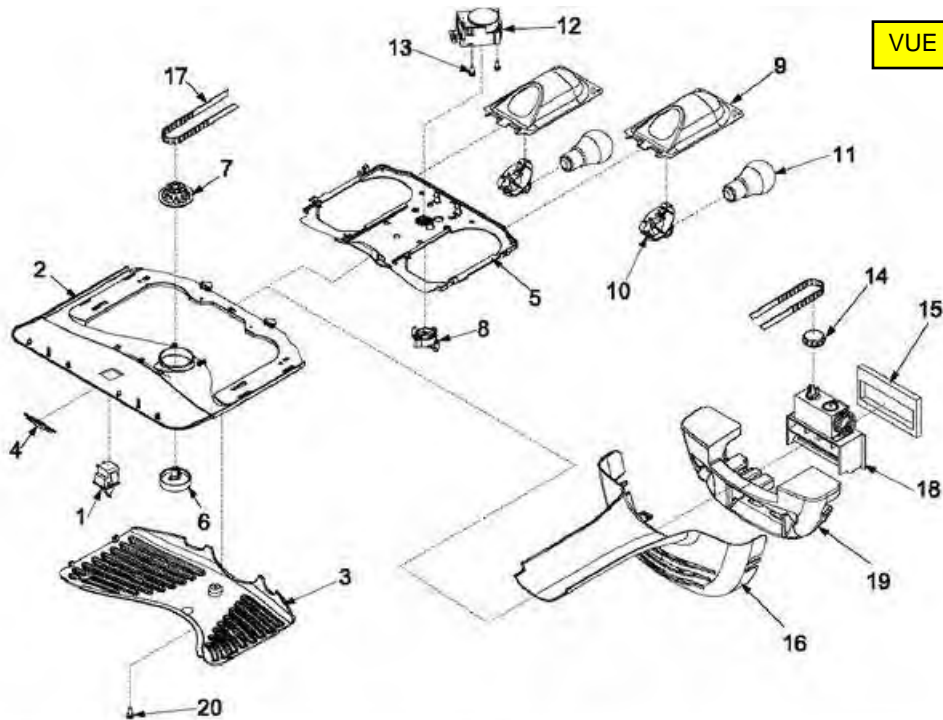

**SPEED NUT
SUPPLIED WITH
MOTOR**

**WASHER SUPPLIED
WITH MOTOR**

SHADED POLE MOTOR MODELS

VUE E

VUE G

MODULE & MOTOR ASSY
NOT AVAILABLE
ORDER ICE MAKER

MOLD & HEATER ASSY
NOT AVAILABLE
ORDER ICE MAKER

THERMOSTAT
NOT AVAILABLE
ORDER ICE MAKER

For Handle and Trim Information
Contact Sales