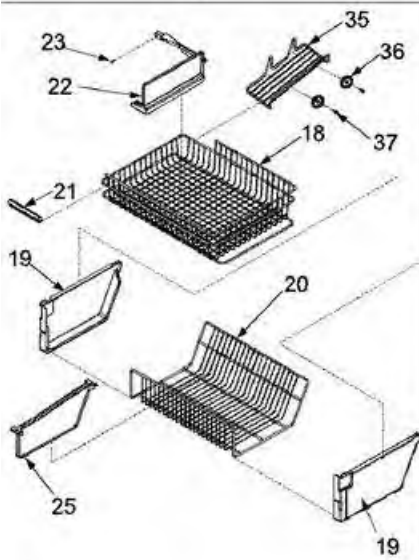

**SPEED NUT
SUPPLIED WITH
MOTOR**

**WASHER SUPPLIED
WITH MOTOR**

SHADED POLE MOTOR MODELS

VUE E

VUE G

MODULE & MOTOR ASSY
NOT AVAILABLE
ORDER ICE MAKER

MOLD & HEATER ASSY
NOT AVAILABLE
ORDER ICE MAKER

THERMOSTAT
NOT AVAILABLE
ORDER ICE MAKER

For Handle and Trim Information
Contact Sales