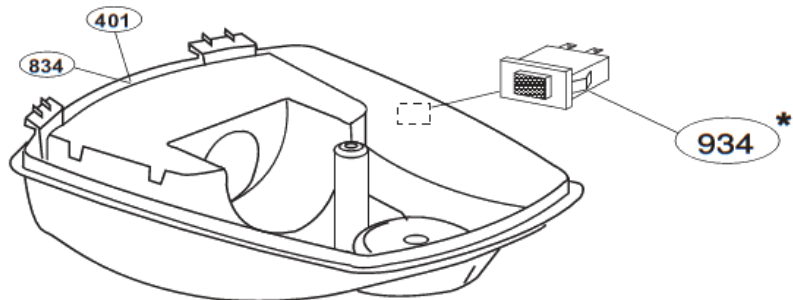

FREEZER LIGHT COVER

4 X16 PT SCREW

1034

227

DOORHANDLE PLUG

1025 PT SCREWS 4 X19 INOX MAGNETIC

DUY (Y-14) PLUG

403

404

PETITE SOCKET BULB (220 V 15 W)

SOCKET CABLE GR (A/T)

400

1364\*

\* THERMOSTAT GR. (B6209 DANFOSS)

4

\* 1236