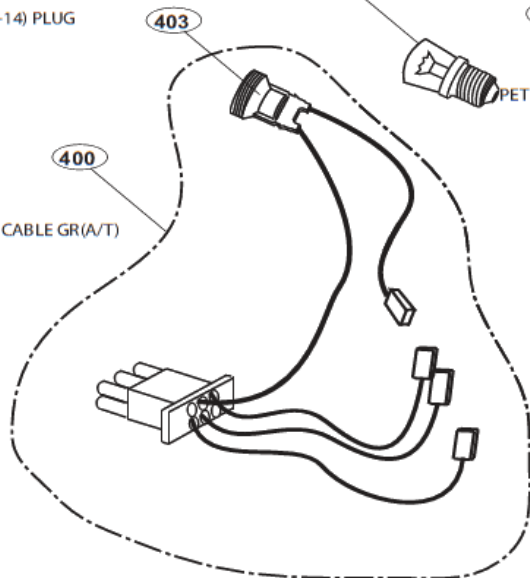

FREEZER LIGHT COVER

4 X16 PT SCREW

1034

227

DOORHANDLE PLUG

1025 PT SCREWS 4 X19 INOX MAGNETIC

DUY (Y-14) PLUG

403

404

PETITE SOCKET BULB (220 V 15 W)

SOCKET CABLE GR (A/T)

400

1364\*

\* THERMOSTAT GR. (B6209 DANFOSS)

4

\* 1236