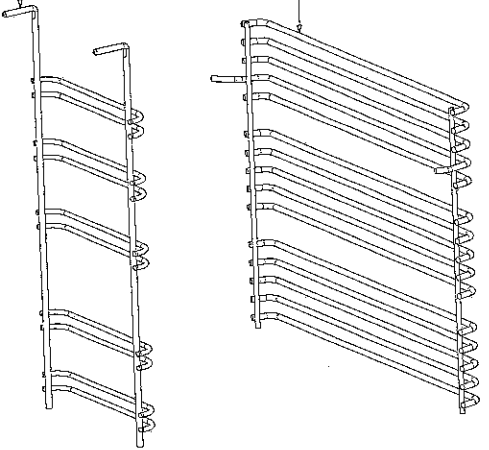

ALTERNATIVE GRILL ELEMENT

ALTERNATIVE SWITCHES

422

422

ALTERNATIVE SHELF GUIDES- KEY NUMBER FOR OPPOSITE HAND 421

422

411

427

410

967

421

749

413

687

746

ALTERNATIVE SHELF GUIDES - KEY NUMBER FOR OPPOSITE HAND 420