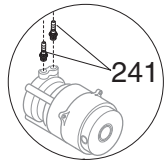

Only for b7

ONLY FOR "a7,a8"

ONLY FOR "a7,a8"

Only for b8

Only for machines with rinse booster pump kit installed

NOT FOR "b7"

428

428

ONLY FOR "b7"

430

402

406

403

424

425

404