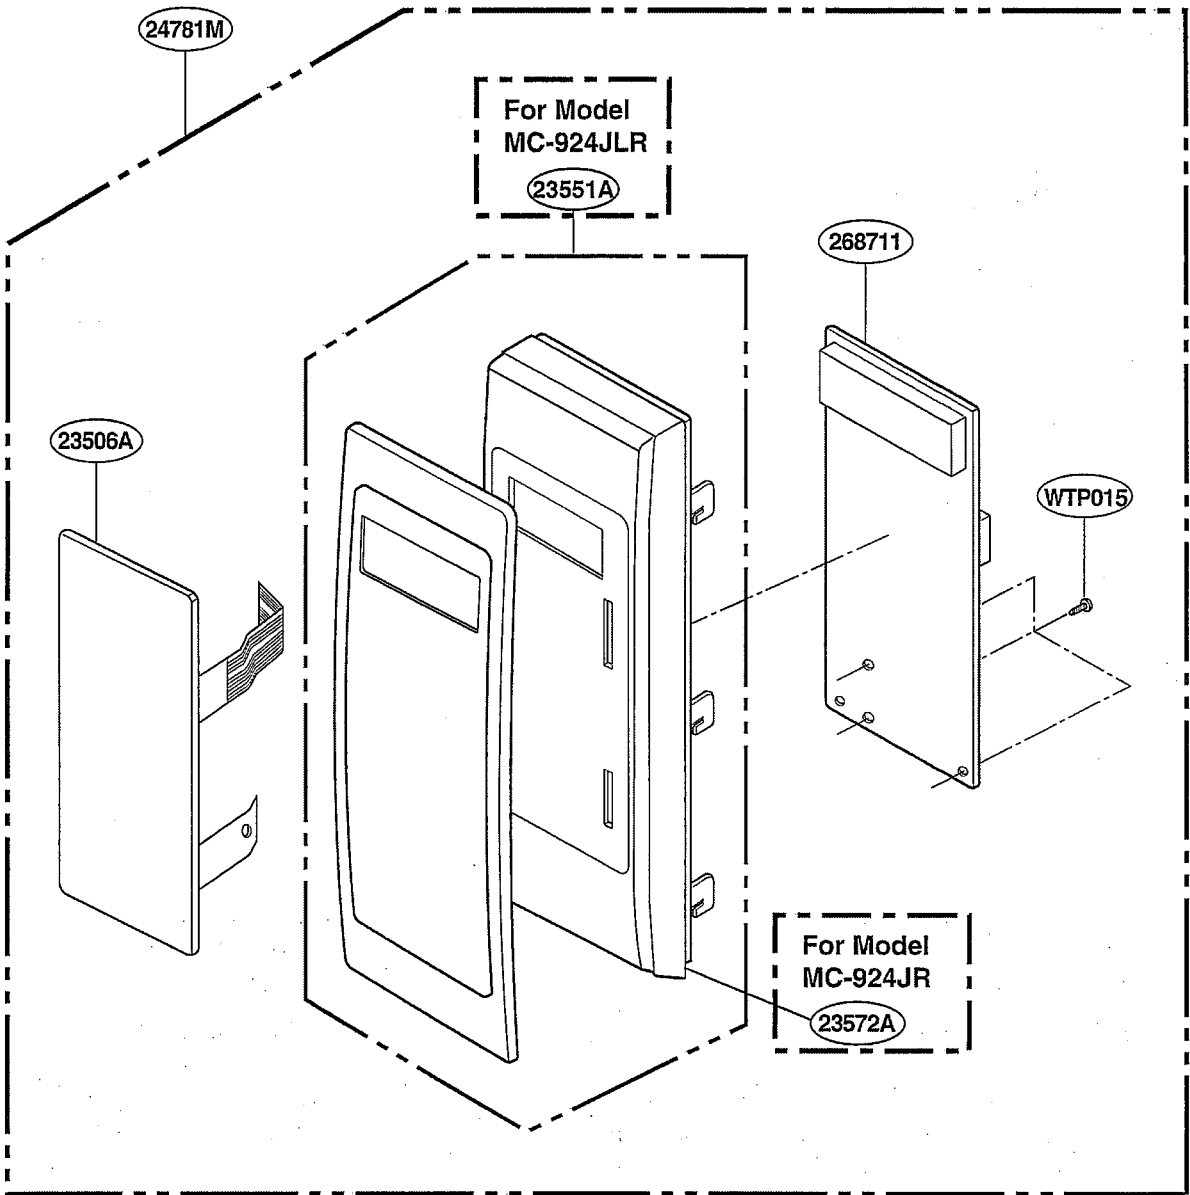

WTP015

For Model
MC-924JR

23572A

Button Head
(Torx style 2)

WSZ085

43501A

466001

43500A