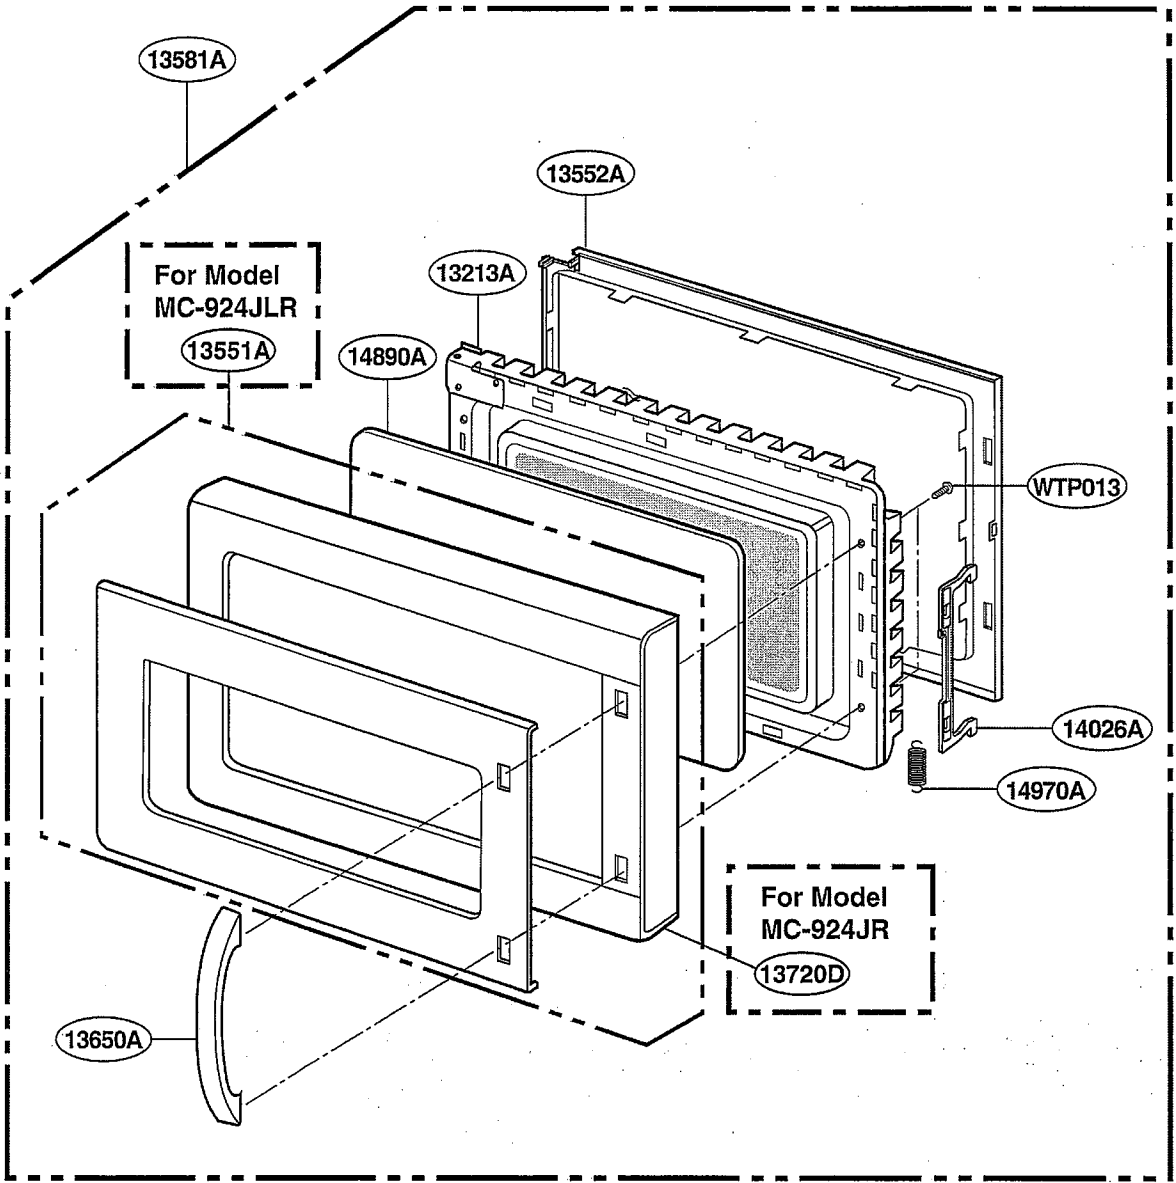

15006A

13581A

For Model
MC-924JLR
13551A

13552A

13213A

14890A

WTP013

14026A

14970A

For Model
MC-924JR
13720D

13650A