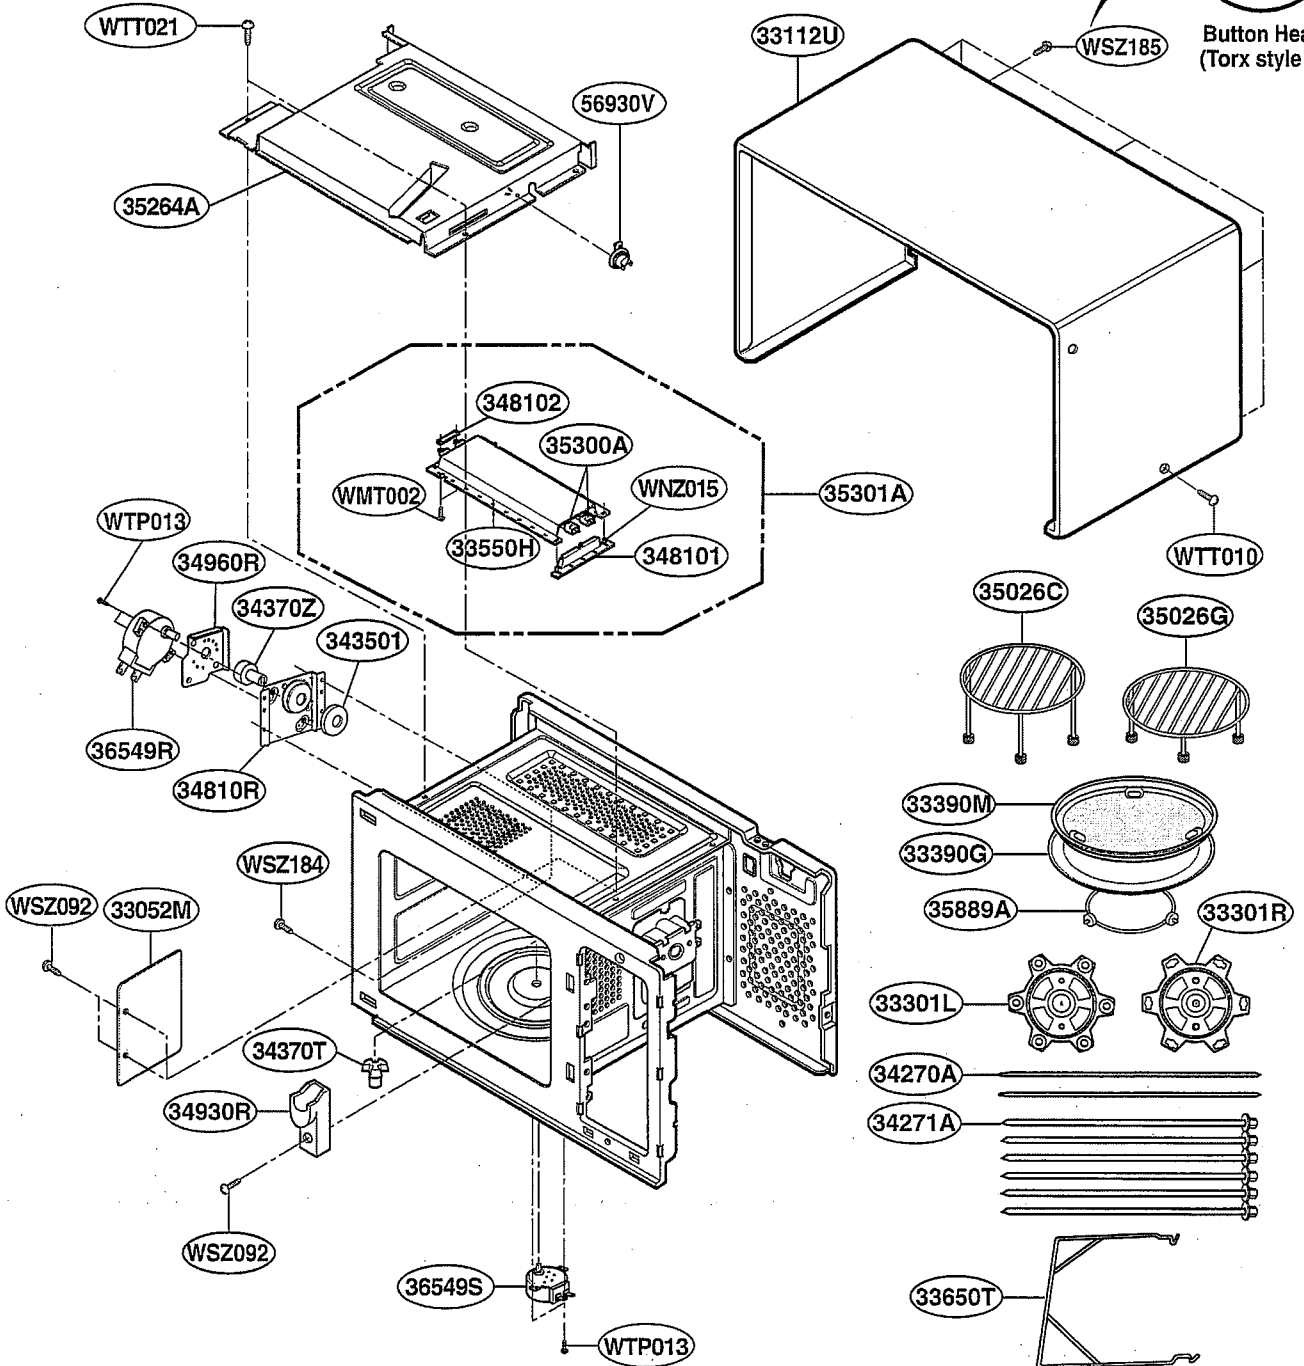

WTP015

For Model
MC-924JR

23572A

Button Head
(Torx style 2)

WSZ085

43501A

466001

43500A