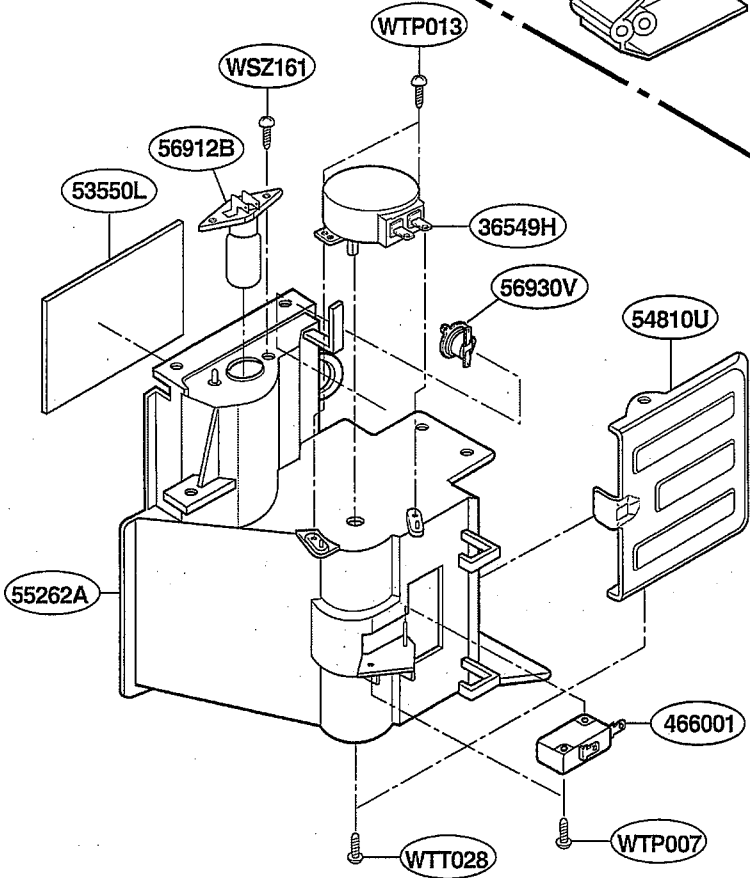

WTP013

WSZ161

56912B

53550L

36549H

56930V

54810U

55262A

466001

WTT028

WTP007