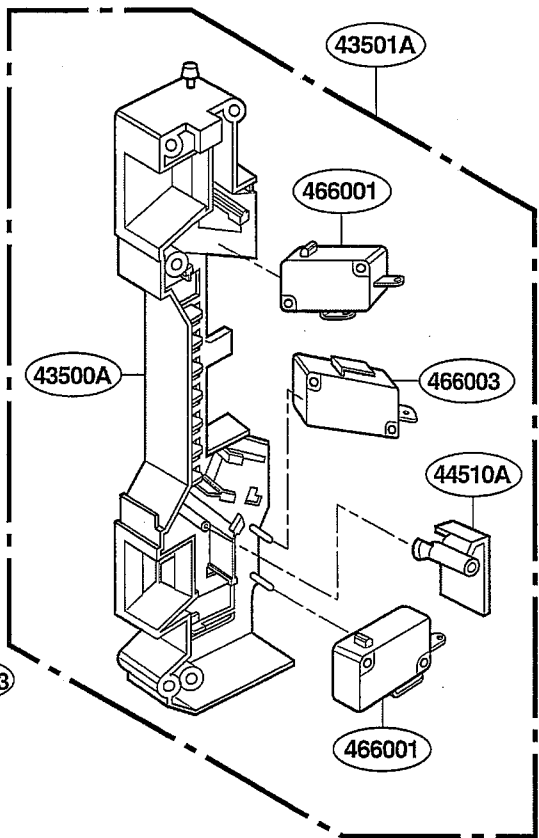

WTP015

For Model
MC-924JR

23572A

Button Head
(Torx style 2)

WSZ085

43501A

466001

43500A