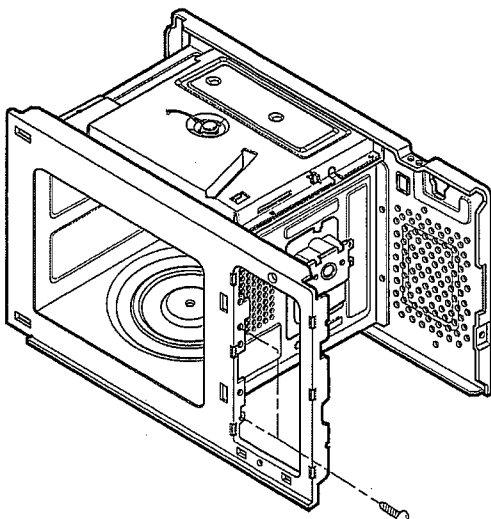

WTP015

For Model
MC-924JR

23572A

Button Head
(Torx style 2)

WSZ085

43501A

466001

43500A