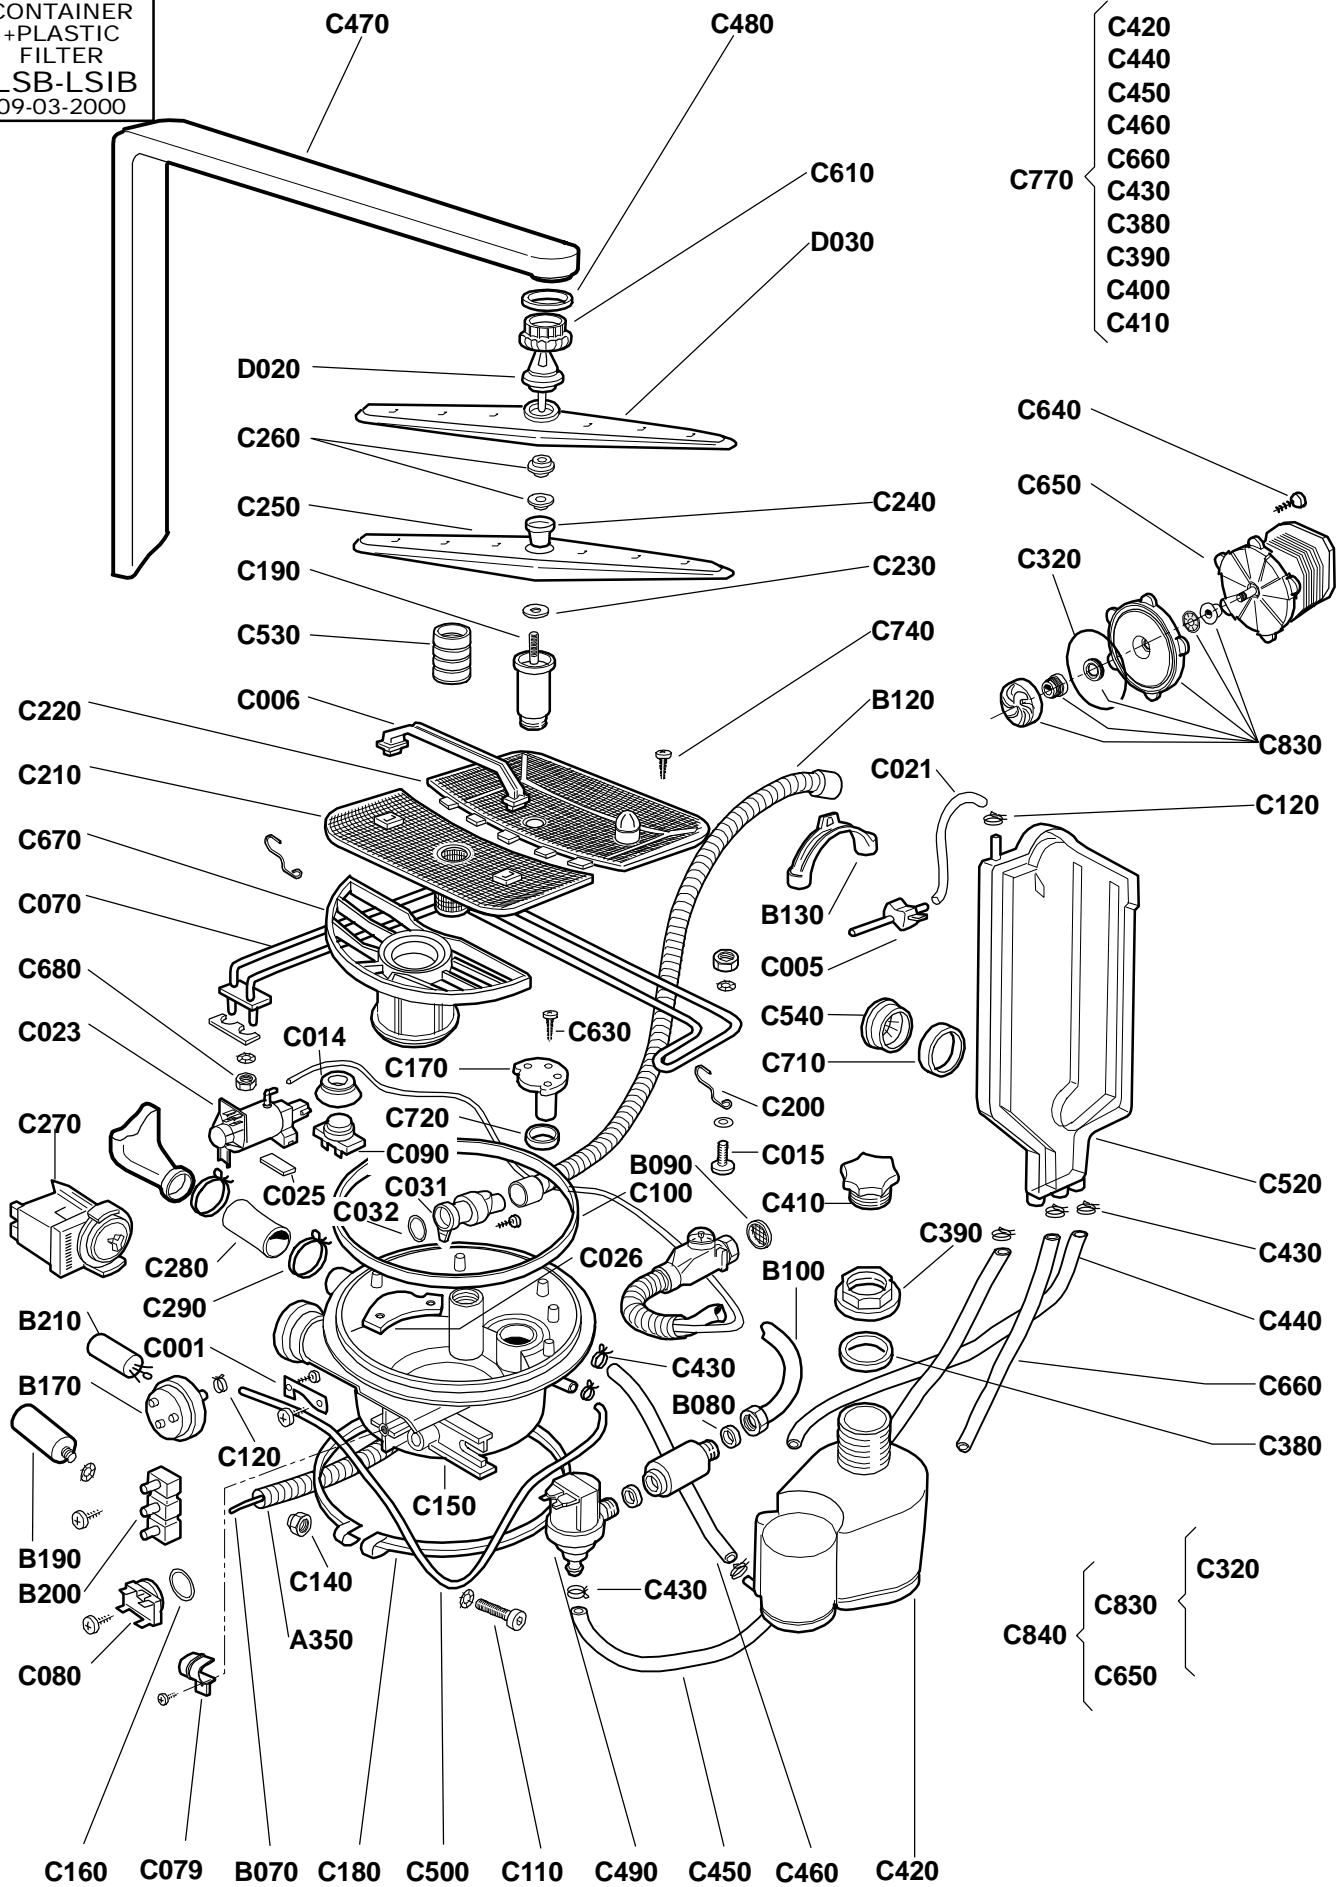

999016408
DOOR+INNER
DOOR
LSIB
20-10-'98

999016417
FRONTAL.BB 3P 3L
LSIB
20-10-98

999016410
 CABINET+TUB
 LSIB
 20-10-'98

999016412
 SUMP+SALT
 CONTAINER
 +PLASTIC
 FILTER
 LSB-LSIB
 09-03-2000

999016415
BASKET
LSB-LSIB
20-10-'98