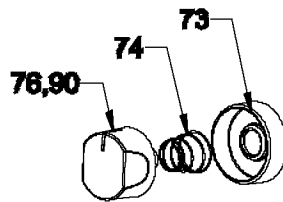

KNOBS (NEW FREESTANDING OVEN ONLY - OPTIONAL)

RIMO RING

RUSTIK RISUS RING

SIGMA

TRIO