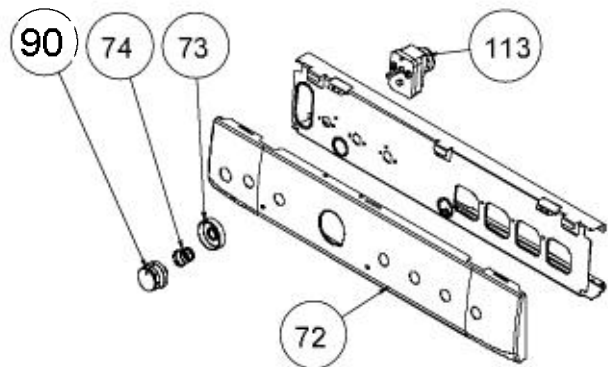

3D- 3GAS+1ELECTRIC - NO TIMER CONTROL PANEL ASSEMBLY

Position 66

Position 66

Position 181

Position 181

Position 267

DIGITAL TIMER (OPTIONAL)

MECHANIC TIMER (OPTIONAL)