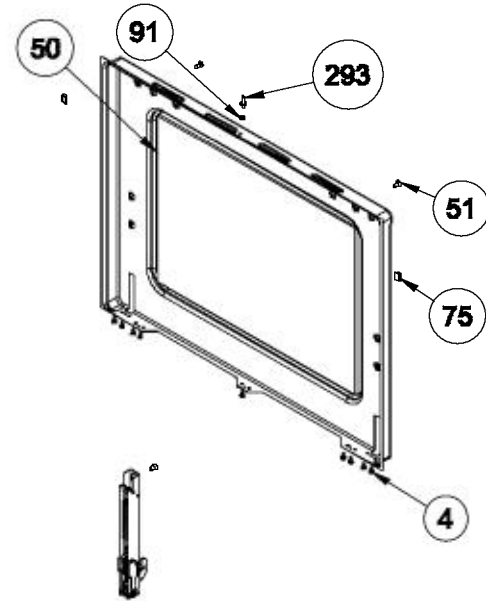

SHALLOW

GLASS

TRAYS (OPTIONAL)

DEEP TRAY GRID (OPTIONAL)

GRILL PAN AND HANDLE SET
(TRAY SET FOR GRILL) -
POSITION NO 265 (OPTIONAL)

**POSITION
NUMBER :377
(DOOR)**

Note :
220,239,240,432 is for Removable Third Glass Versions
262,67 is for Removable Glass Versions

**HANDLE BODY WITH
HANDLE BRACKET (OPTIONAL)**

**INTERVAL GLASS (OPTIONAL)
ONLY OVEN DOOR
WITH FULL GLASS STRUCTURE (OPTIONAL)**

**POSITION
NUMBER :376
(DOOR)**

**POSITION
NUMBER :395
(DOOR)**

(OPTIONAL)

TYPE 1