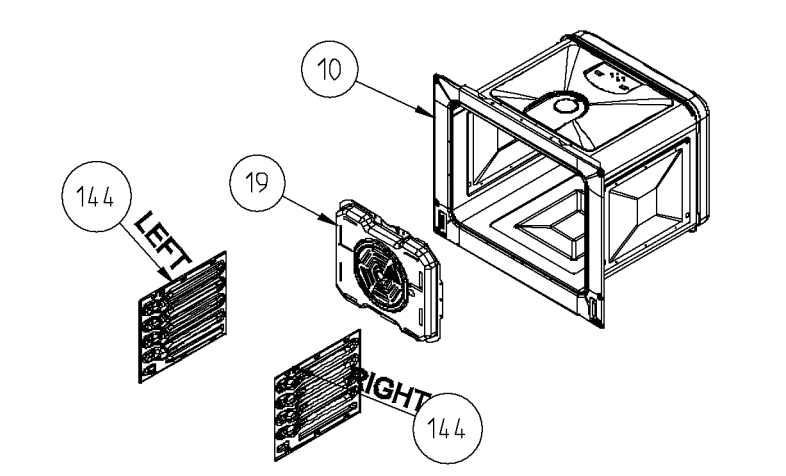

NEW G.FS GAS (OPTIONAL)

ONLY FOR ELECTRIC GRILL NEW G.FS GAS (OPTIONAL)

WIRE SHELF CAVITY ASSEMBLY WITH/ WITHOUT CATALYTIC PANEL (OPTIONAL)

CAVITY ASSEMBLY WITH CATALYTIC SHELF (OPTIONAL)

**WIRE SHELF CAVITY ASSEMBLY
WITH/ WITHOUT CATALYTIC PANEL
OPTIONAL:DOUBLE TELESCOPIC RAIL (R / L)**

**WIRE SHELF CAVITY ASSEMBLY
WITH/ WITHOUT CATALYTIC PANEL
OPTIONAL:TELESCOPIC RAIL (R / L)**

**POSITION NUMBER : 587
WIRE SHELF (SINGLE EXTENSION)
OPTIONAL:DOUBLE TELESCOPIC RAIL (R / L) GROUP**

**POSITION NUMBER : 588
WIRE SHELF (SINGLE EXTENSION)
OPTIONAL: SINGLE TELESCOPIC RAIL (R / L) GROUP**