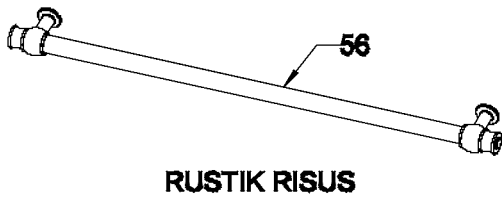

OVEN DOOR HANDLES (OPTIONAL)