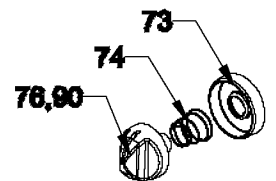

KNOBS (NEW FREESTANDING OVEN ONLY - OPTIONAL)

RUSTIK RISUS RING

SIGMA

TRIO

ZETA RING