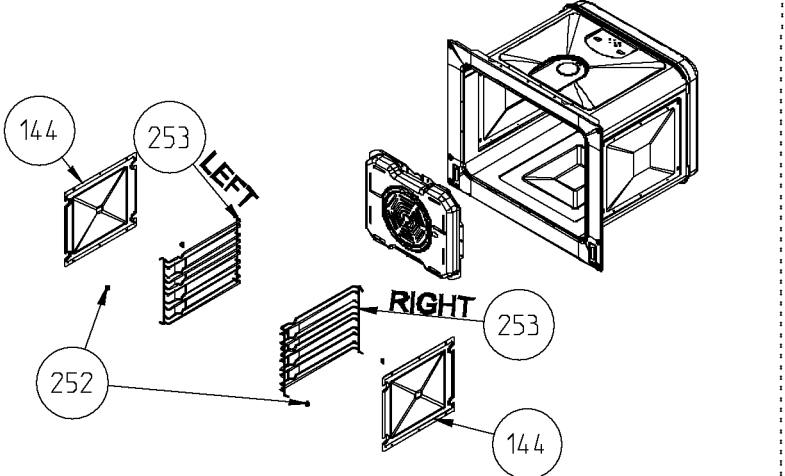

NEW G.FS GAS (OPTIONAL)

ONLY FOR ELECTRIC GRILL NEW G.FS GAS (OPTIONAL)

WIRE SHELF CAVITY ASSEMBLY WITH/ WITHOUT CATALYTIC PANEL (OPTIONAL)

CAVITY ASSEMBLY WITH CATALYTIC SHELF (OPTIONAL)

**WIRE SHELF CAVITY ASSEMBLY
WITH/ WITHOUT CATALYTIC PANEL
OPTIONAL:DOUBLE TELESCOPIC RAIL (R / L)**

**WIRE SHELF CAVITY ASSEMBLY
WITH/ WITHOUT CATALYTIC PANEL
OPTIONAL:TELESCOPIC RAIL (R / L)**

**POSITION NUMBER : 587
WIRE SHELF (SINGLE EXTENSION)
OPTIONAL:DOUBLE TELESCOPIC RAIL (R / L) GROUP**

**POSITION NUMBER : 588
WIRE SHELF (SINGLE EXTENSION)
OPTIONAL: SINGLE TELESCOPIC RAIL (R / L) GROUP**