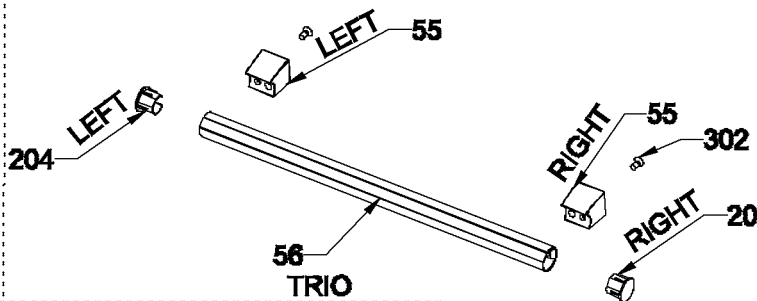

OVEN DOOR HANDLES (OPTIONAL)