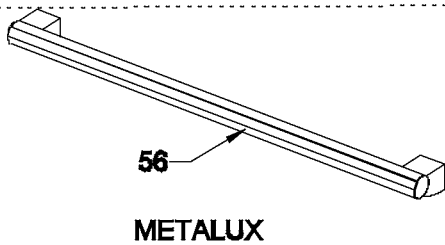

OVEN DOOR HANDLES (OPTIONAL)