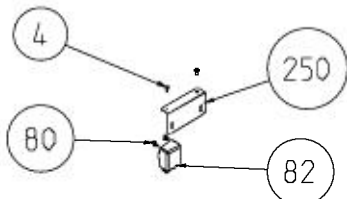

3D METAL CONTROL PANELS
(OPTIONAL)

FLAT METAL CONTROL PANELS
(OPTIONAL)

GRILL HEAT COVER
(OPTIONAL)

**EXTRA BOTTOM SUPPORT
(WITH LOUVRES)**

**(OPTIONAL ONLY FOR
ELECTRIC GRILL FS GAS)**

 560
 292
 With Type
 Part 1/3 Number
 Revision date : 01.01.2018

CONCRETE WEIGHT
Revision date : 01.04.2017

OVEN DOOR HANDLES (OPTIONAL)

56

TROY

56

VERO

56

CYLINDER