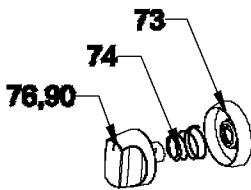

KNOBS (NEW FREESTANDING OVEN ONLY - OPTIONAL)

RUSTIK RISUS RING

SIGMA

TRIO