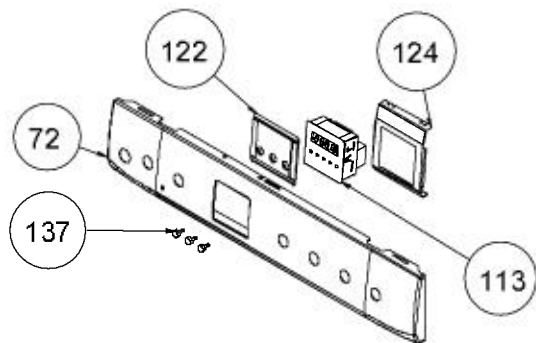

3D- 3GAS+1ELECTRIC - NO TIMER CONTROL PANEL ASSEMBLY

Position 66

Position 66

Position 181

Position 181

Position 267

DIGITAL TIMER (OPTIONAL)

MECHANIC TIMER (OPTIONAL)