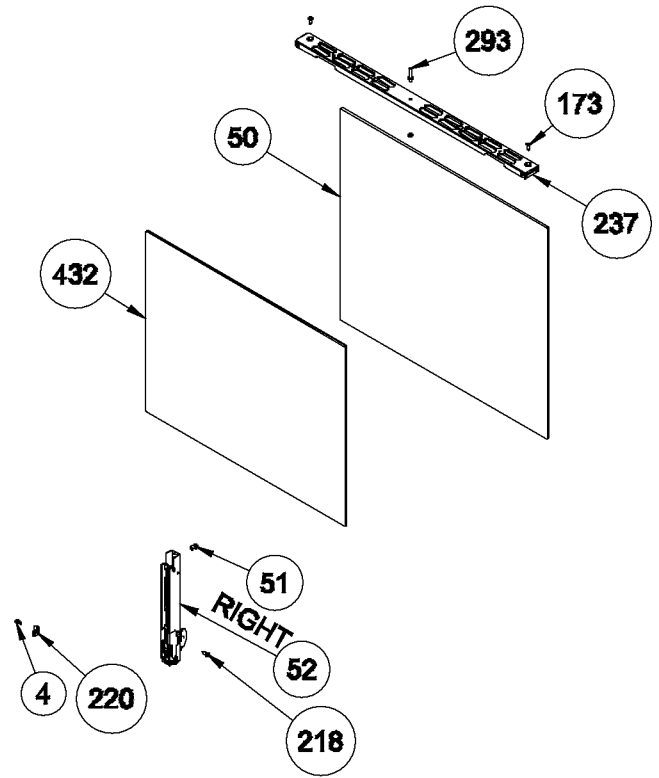

SHALLOW

GLASS

TRAYS (OPTIONAL)

DEEP TRAY GRID (OPTIONAL)

GRILL PAN AND HANDLE SET
(TRAY SET FOR GRILL) -
POSITION NO 265 (OPTIONAL)

**POSITION
NUMBER :377
(DOOR)**

Note :
220,239,240,432 is for Removable Third Glass Versions
262,67 is for Removable Glass Versions