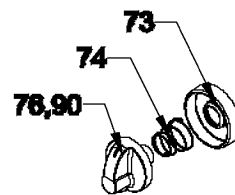

SMALL MACRO RING

VARIO RING