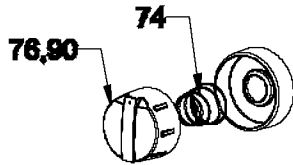

KNOBS (NEW FREESTANDING OVEN ONLY - OPTIONAL)

ANTERO

RUSTIK RISUS RING

SIGMA

TRIO