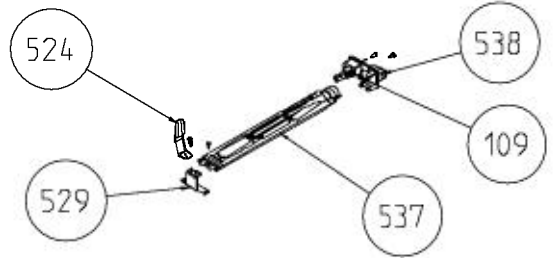

**WIRE SHELF CAVITY ASSEMBLY
WITH/ WITHOUT CATALYTIC PANEL
OPTIONAL:TELESCOPIC RAIL (R / L)**

**POSITION NUMBER : 587
WIRE SHELF (SINGLE EXTENSION)
OPTIONAL:DOUBLE TELESCOPIC RAIL (R / L) GROUP**

**POSITION NUMBER : 588
WIRE SHELF (SINGLE EXTENSION)
OPTIONAL: SINGLE TELESCOPIC RAIL (R / L) GROUP**

**POSITION NUMBER : 585
WIRE SHELF (FULL EXTENSION)
OPTIONAL:DOUBLE TELESCOPIC RAIL (R / L) GROUP**

**POSITION NUMBER: 586
WIRE SHELF (FULL EXTENSION)
OPTIONAL: SINGLE TELESCOPIC RAIL (R / L) GROUP**

TOP AND GRILL HEATING ELEMENT
(OPTIONAL ONLY FOR
ELECTRIC GRILL NEW G.FS GAS)