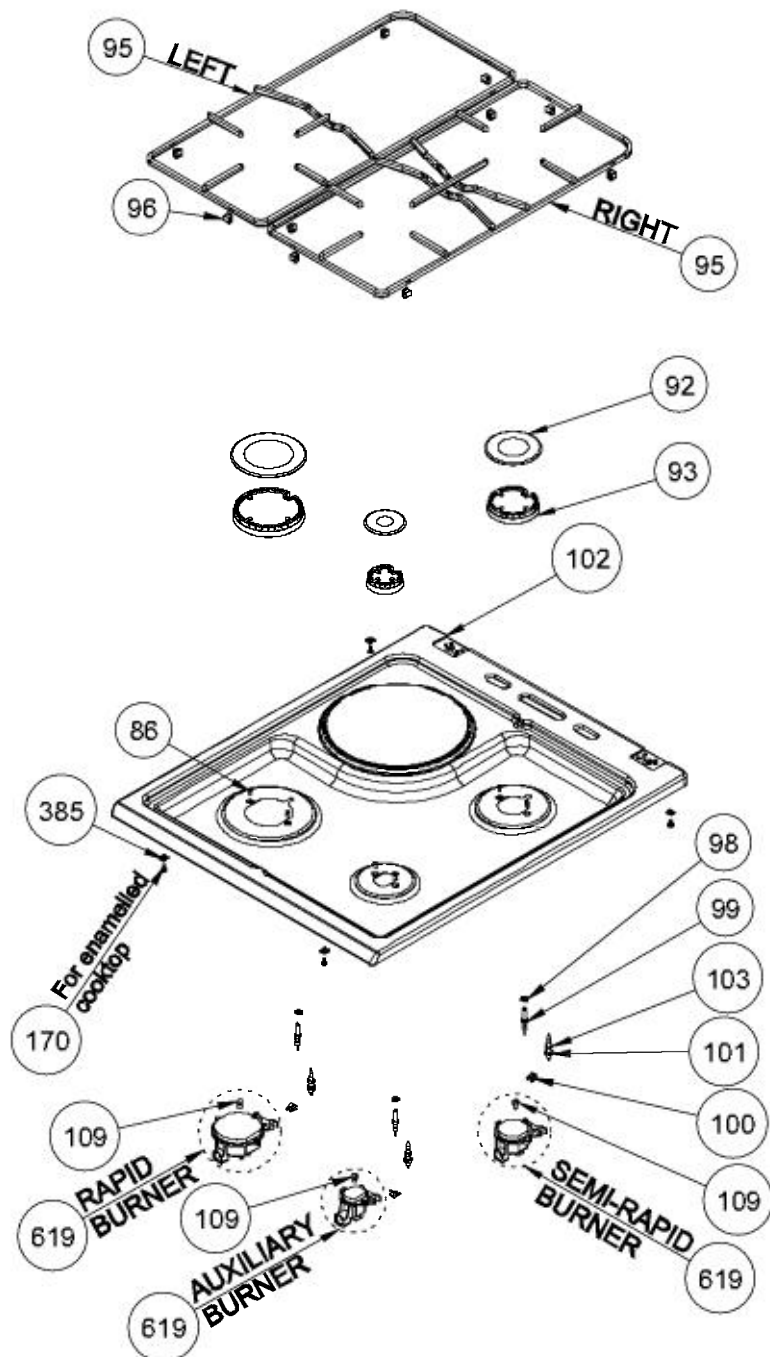

**HANDLE ASSEMBLY GROUP
POSITION NUMBER : 49
(OPTIONAL)**

SOLID TYPE - POSITION NO 54 (OPTIONAL)

(OPTIONAL)

TYPE 2

**HANDLE ASSEMBLY GROUP
POSITION NUMBER : 49
(OPTIONAL)**

PUSH PULL FLAP DRAWER ASSEMBLY (OPTIONAL)

YNTB FLAP DRAWER ASSEMBLY

**FIXED DRAWER ASSEMBLY
(OPTIONAL)**

**4 GAS COOKTOP
(OPTIONAL)**

**3 GAS 1 WOK COOKTOP
(OPTIONAL)**

3 GAS 1 ELECTRIC COOKTOP
(OPTIONAL)

3 GAS COOKTOP
(OPTIONAL)

2 GAS 2 ELECTRIC COOKTOP (OPTIONAL)

**GLASS LID WITH SHORT PROFILE
(OPTIONAL)**

**GLASS LID WITH BUMPER
(OPTIONAL)**

**METAL LID (OPTIONAL)
POSITION NUMBER :153**

**ONLY FOR
METAL LID**

**ONLY FOR
NONE LID**

**ONLY FOR
GLASS LID**

3D-5-GAS - NO TIMER CONTROL PANEL ASSEMBLY