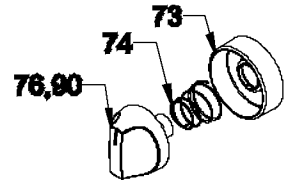

KNOBS (NEW FREESTANDING OVEN ONLY - OPTIONAL)

PELGIRIM

RUSTIK RISUS RING

SIGMA

TRIO