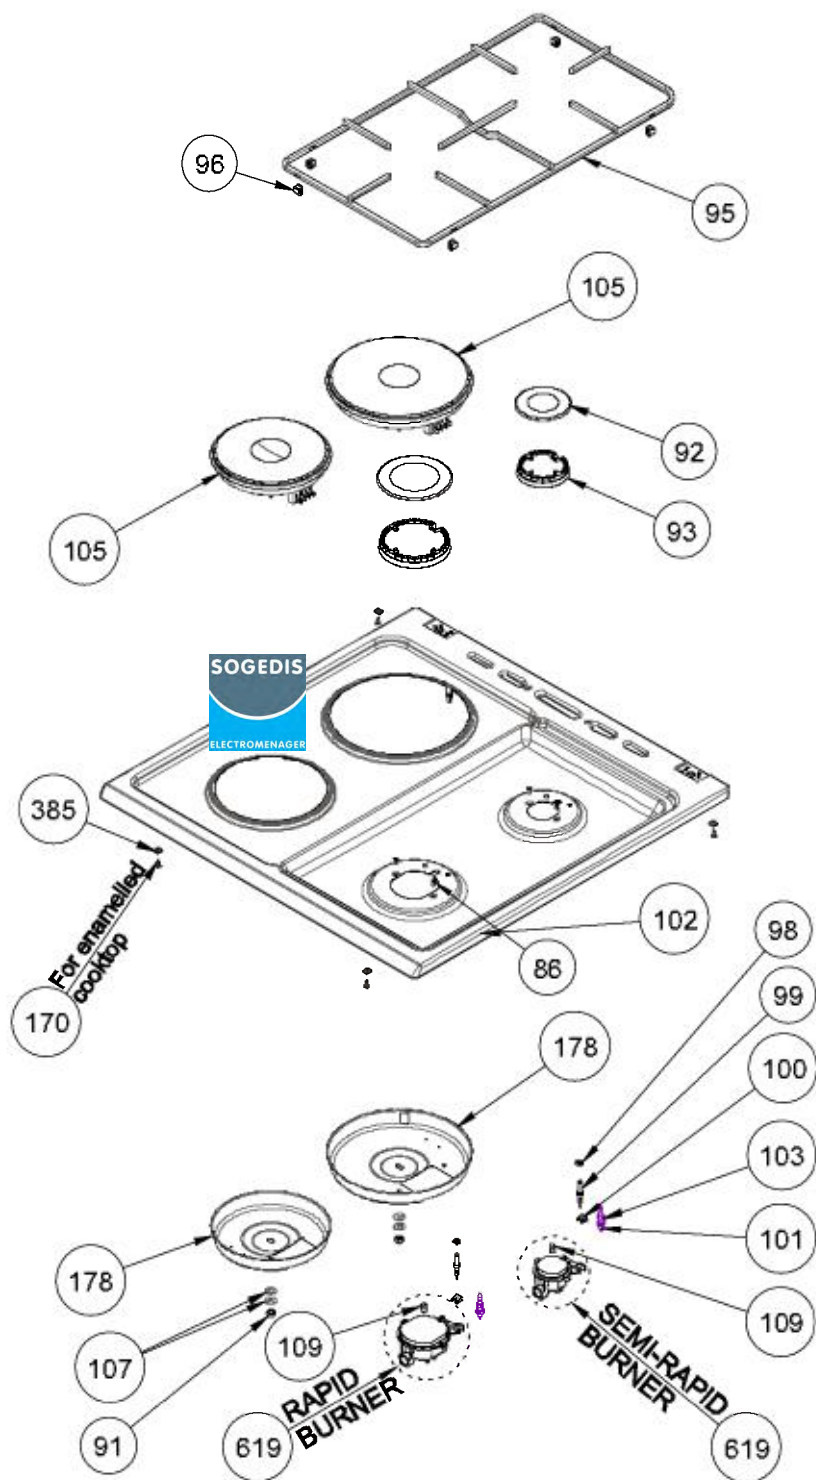

**HANDLE ASSEMBLY GROUP
POSITION NUMBER : 49
(OPTIONAL)**

SOLID TYPE - POSITION NO 54 (OPTIONAL)

(OPTIONAL)

TYPE 2

**HANDLE ASSEMBLY GROUP
POSITION NUMBER : 49
(OPTIONAL)**

PUSH PULL FLAP DRAWER ASSEMBLY (OPTIONAL)

YNTB FLAP DRAWER ASSEMBLY

**FIXED DRAWER ASSEMBLY
(OPTIONAL)**

**4 GAS COOKTOP
(OPTIONAL)**

**3 GAS 1 WOK COOKTOP
(OPTIONAL)**

3 GAS 1 ELECTRIC COOKTOP
(OPTIONAL)

3 GAS COOKTOP
(OPTIONAL)

2 GAS 2 ELECTRIC COOKTOP (OPTIONAL)

**GLASS LID WITH SHORT PROFILE
(OPTIONAL)**

**GLASS LID WITH BUMPER
(OPTIONAL)**

**METAL LID (OPTIONAL)
POSITION NUMBER :153**

**ONLY FOR
METAL LID**

**ONLY FOR
NONE LID**

**ONLY FOR
GLASS LID**

3D-5-GAS - NO TIMER CONTROL PANEL ASSEMBLY

3D- 3GAS+1ELECTRIC - NO TIMER CONTROL PANEL ASSEMBLY

Position 66

Position 66

Position 181

Position 181

Position 267

DIGITAL TIMER (OPTIONAL)

MECHANIC TIMER (OPTIONAL)