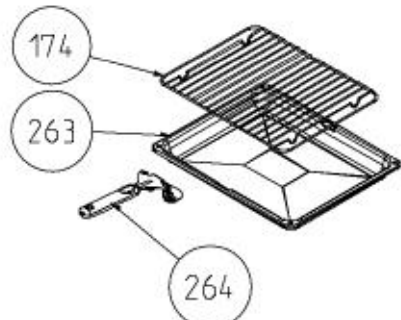

SHALLOW

GLASS

TRAYS (OPTIONAL)

DEEP TRAY GRID (OPTIONAL)

GRILL PAN AND HANDLE SET
(TRAY SET FOR GRILL) -
POSITION NO 265 (OPTIONAL)

**POSITION
NUMBER :377
(DOOR)**

Note :
220,239,240,432 is for Removable Third Glass Versions
262,67 is for Removable Glass Versions