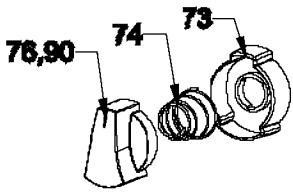

KNOBS (NEW FREESTANDING OVEN ONLY - OPTIONAL)

DELTA RING