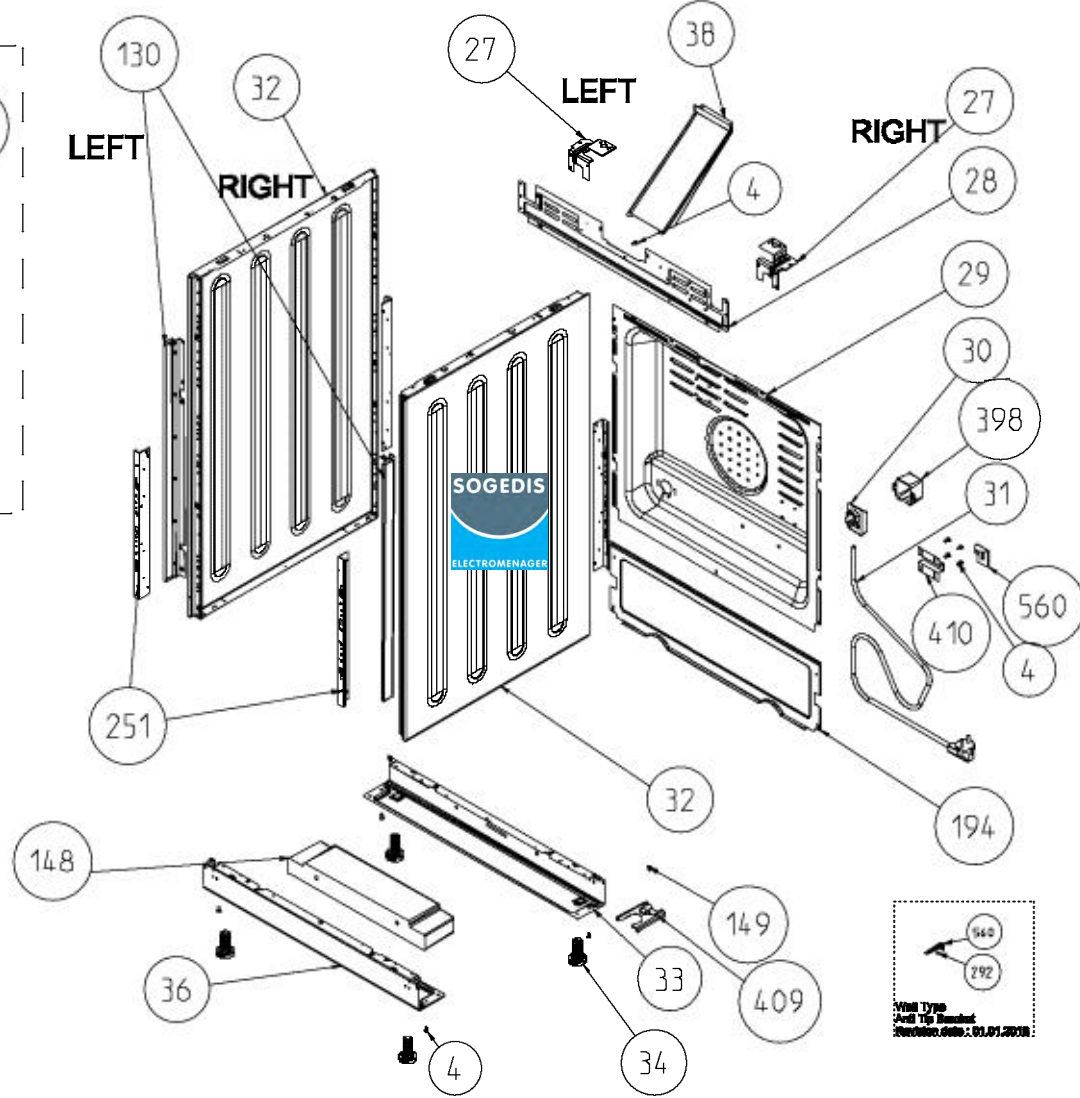

3D METAL CONTROL PANELS
(OPTIONAL)

FLAT METAL CONTROL PANELS
(OPTIONAL)

GRILL HEAT COVER
(OPTIONAL)

**EXTRA BOTTOM SUPPORT
(WITH LOUVRES)**

**(OPTIONAL ONLY FOR
ELECTRIC GRILL FS GAS)**

 560
 292
 With Type
 Part 1/3 Number
 Revision date : 01.01.2018