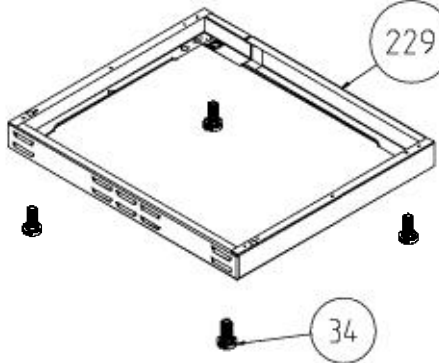

560
292
With Type
Part 1/3 Number
Revision date : 01.01.2018