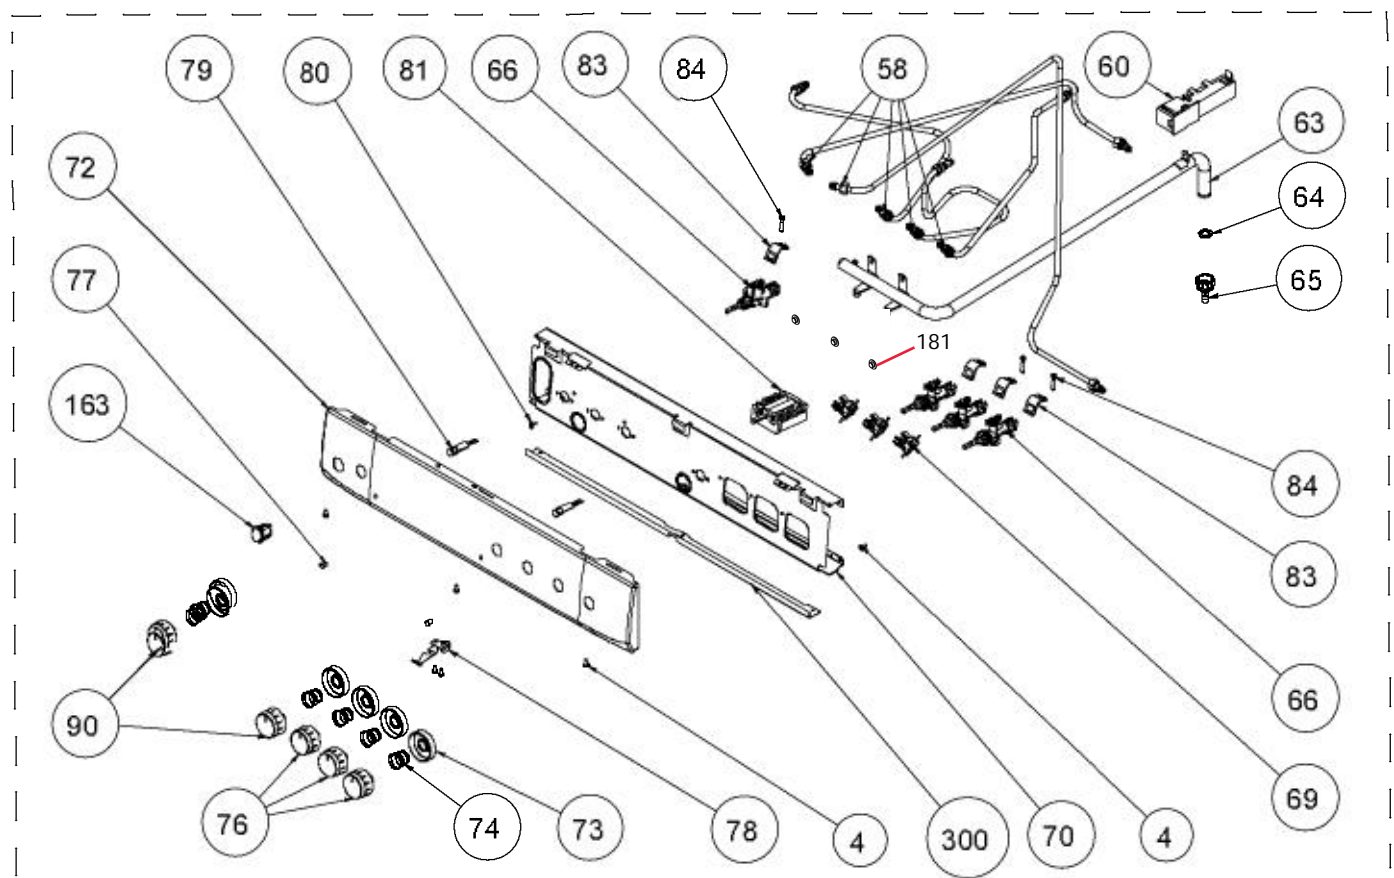

**GLASS LID WITH SHORT PROFILE
(OPTIONAL)**

**GLASS LID WITH BUMPER
(OPTIONAL)**

**METAL LID (OPTIONAL)
POSITION NUMBER :153**

**ONLY FOR
METAL LID**

**ONLY FOR
NONE LID**

**ONLY FOR
GLASS LID**

3D-5-GAS - NO TIMER CONTROL PANEL ASSEMBLY

3D- 3GAS+1ELECTRIC - NO TIMER CONTROL PANEL ASSEMBLY

Position 66

Position 66

Position 181

Position 181

Position 267

DIGITAL TIMER (OPTIONAL)

MECHANIC TIMER (OPTIONAL)