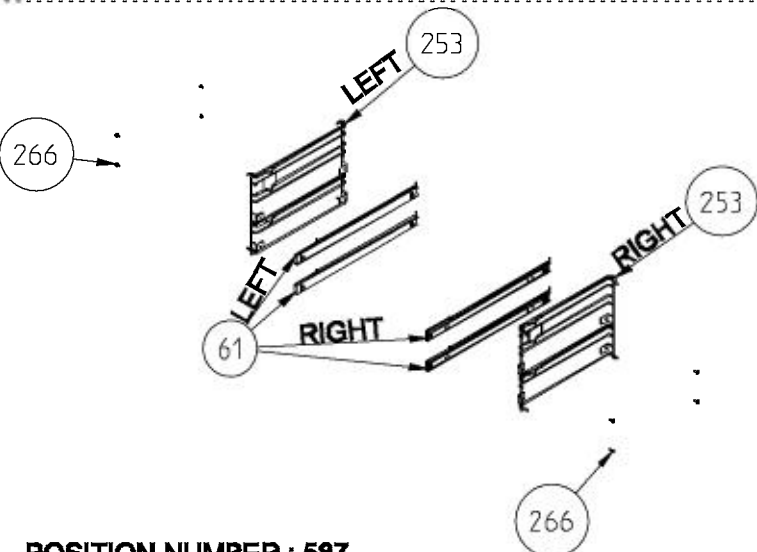

NEW G.FS GAS (OPTIONAL)

ONLY FOR ELECTRIC GRILL NEW G.FS GAS (OPTIONAL)

WIRE SHELF CAVITY ASSEMBLY WITH/ WITHOUT CATALYTIC PANEL (OPTIONAL)

CAVITY ASSEMBLY WITH CATALYTIC SHELF (OPTIONAL)

**WIRE SHELF CAVITY ASSEMBLY
WITH/ WITHOUT CATALYTIC PANEL
OPTIONAL:DOUBLE TELESCOPIC RAIL (R / L)**

**WIRE SHELF CAVITY ASSEMBLY
WITH/ WITHOUT CATALYTIC PANEL
OPTIONAL:TELESCOPIC RAIL (R / L)**

**POSITION NUMBER : 587
WIRE SHELF (SINGLE EXTENSION)
OPTIONAL:DOUBLE TELESCOPIC RAIL (R / L) GROUP**

**POSITION NUMBER : 588
WIRE SHELF (SINGLE EXTENSION)
OPTIONAL: SINGLE TELESCOPIC RAIL (R / L) GROUP**