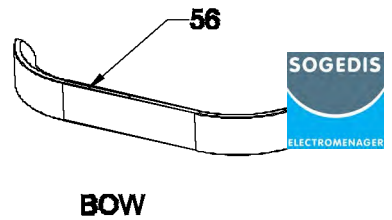

OVEN DOOR HANDLES (OPTIONAL)