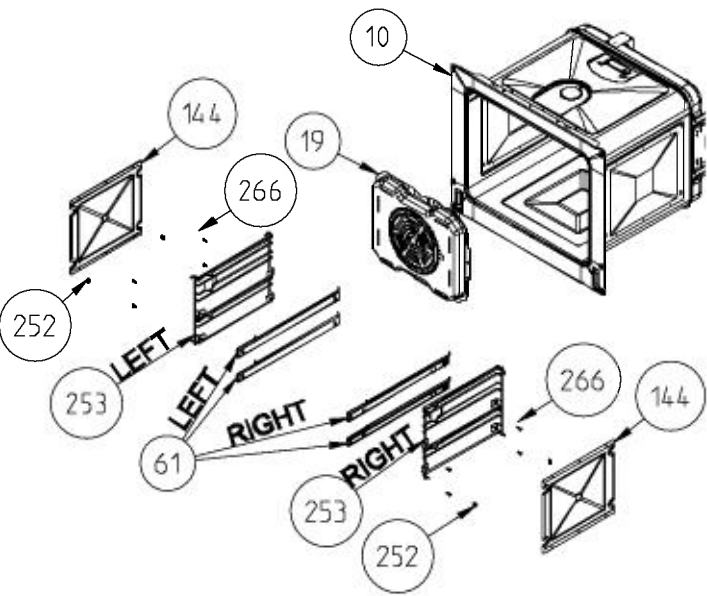

NEW G.FS GAS (OPTIONAL)

ONLY FOR ELECTRIC GRILL NEW G.FS GAS (OPTIONAL)

WIRE SHELF CAVITY ASSEMBLY WITH/ WITHOUT CATALYTIC PANEL (OPTIONAL)

CAVITY ASSEMBLY WITH CATALYTIC SHELF (OPTIONAL)

**WIRE SHELF CAVITY ASSEMBLY
WITH/ WITHOUT CATALYTIC PANEL
OPTIONAL:DOUBLE TELESCOPIC RAIL (R / L)**