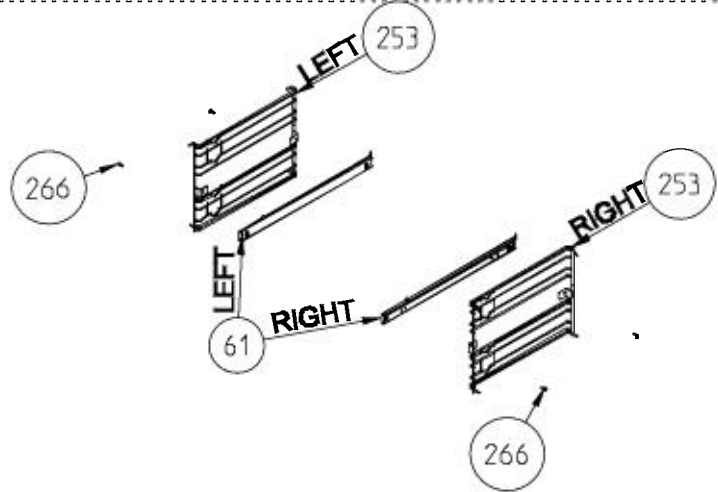

NEW G.FS GAS (OPTIONAL)

ONLY FOR ELECTRIC GRILL NEW G.FS GAS (OPTIONAL)

WIRE SHELF CAVITY ASSEMBLY WITH/ WITHOUT CATALYTIC PANEL (OPTIONAL)

CAVITY ASSEMBLY WITH CATALYTIC SHELF (OPTIONAL)

**WIRE SHELF CAVITY ASSEMBLY
WITH/ WITHOUT CATALYTIC PANEL
OPTIONAL:DOUBLE TELESCOPIC RAIL (R / L)**

**WIRE SHELF CAVITY ASSEMBLY
WITH/ WITHOUT CATALYTIC PANEL
OPTIONAL:TELESCOPIC RAIL (R / L)**

**POSITION NUMBER : 587
WIRE SHELF (SINGLE EXTENSION)
OPTIONAL:DOUBLE TELESCOPIC RAIL (R / L) GROUP**

**POSITION NUMBER : 588
WIRE SHELF (SINGLE EXTENSION)
OPTIONAL: SINGLE TELESCOPIC RAIL (R / L) GROUP**