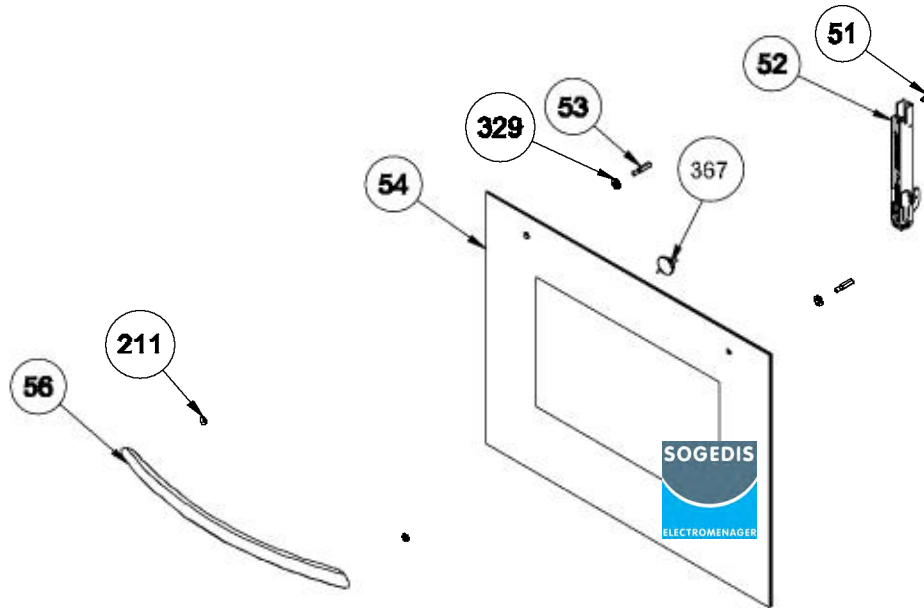

SHALLOW

GLASS

TRAYS (OPTIONAL)

DEEP TRAY GRID (OPTIONAL)

GRILL PAN AND HANDLE SET
(TRAY SET FOR GRILL) -
POSITION NO 265 (OPTIONAL)

**POSITION
NUMBER :377
(DOOR)**

Note :
220,239,240,432 is for Removable Third Glass Versions
262,67 is for Removable Glass Versions

**HANDLE BODY WITH
HANDLE BRACKET (OPTIONAL)**

**INTERVAL GLASS (OPTIONAL)
ONLY OVEN DOOR
WITH FULL GLASS STRUCTURE (OPTIONAL)**

**POSITION
NUMBER :376
(DOOR)**

**POSITION
NUMBER :395
(DOOR)**

(OPTIONAL)

TYPE 1