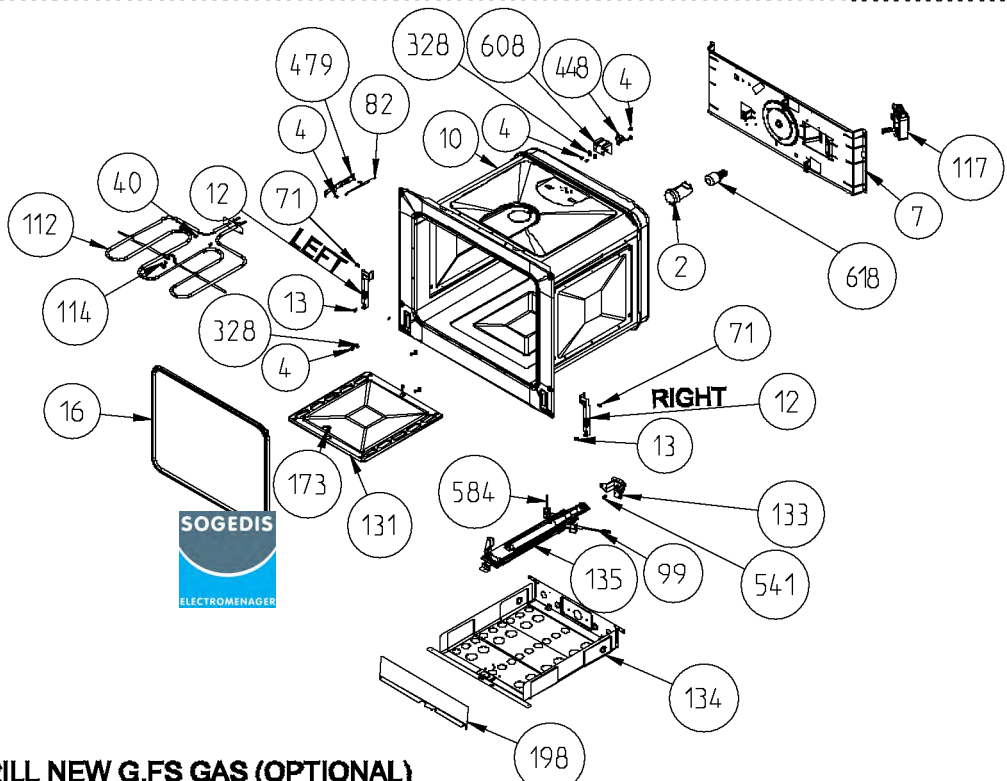

NEW G.FS GAS (OPTIONAL)

ONLY FOR ELECTRIC GRILL NEW G.FS GAS (OPTIONAL)

WIRE SHELF CAVITY ASSEMBLY WITH/ WITHOUT CATALYTIC PANEL (OPTIONAL)

CAVITY ASSEMBLY WITH CATALYTIC SHELF (OPTIONAL)

**WIRE SHELF CAVITY ASSEMBLY
WITH/ WITHOUT CATALYTIC PANEL
OPTIONAL:DOUBLE TELESCOPIC RAIL (R / L)**

**WIRE SHELF CAVITY ASSEMBLY
WITH/ WITHOUT CATALYTIC PANEL
OPTIONAL:TELESCOPIC RAIL (R / L)**

**POSITION NUMBER : 587
WIRE SHELF (SINGLE EXTENSION)
OPTIONAL:DOUBLE TELESCOPIC RAIL (R / L) GROUP**

**POSITION NUMBER : 588
WIRE SHELF (SINGLE EXTENSION)
OPTIONAL: SINGLE TELESCOPIC RAIL (R / L) GROUP**

**POSITION NUMBER : 585
WIRE SHELF (FULL EXTENSION)
OPTIONAL:DOUBLE TELESCOPIC RAIL (R / L) GROUP**

**POSITION NUMBER: 586
WIRE SHELF (FULL EXTENSION)
OPTIONAL: SINGLE TELESCOPIC RAIL (R / L) GROUP**

TOP AND GRILL HEATING ELEMENT
(OPTIONAL ONLY FOR
ELECTRIC GRILL NEW G.FS GAS)