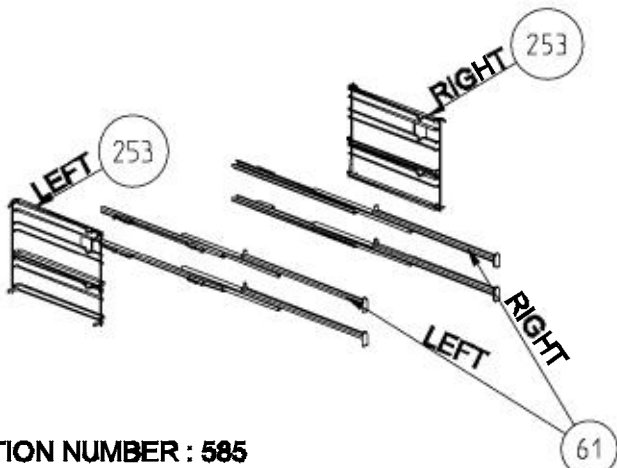

NEW G.FS GAS (OPTIONAL)

ONLY FOR ELECTRIC GRILL NEW G.FS GAS (OPTIONAL)

WIRE SHELF CAVITY ASSEMBLY WITH/ WITHOUT CATALYTIC PANEL (OPTIONAL)

CAVITY ASSEMBLY WITH CATALYTIC SHELF (OPTIONAL)

**WIRE SHELF CAVITY ASSEMBLY
WITH/ WITHOUT CATALYTIC PANEL
OPTIONAL:DOUBLE TELESCOPIC RAIL (R / L)**

**WIRE SHELF CAVITY ASSEMBLY
WITH/ WITHOUT CATALYTIC PANEL
OPTIONAL:TELESCOPIC RAIL (R / L)**

**POSITION NUMBER : 587
WIRE SHELF (SINGLE EXTENSION)
OPTIONAL:DOUBLE TELESCOPIC RAIL (R / L) GROUP**

**POSITION NUMBER : 588
WIRE SHELF (SINGLE EXTENSION)
OPTIONAL: SINGLE TELESCOPIC RAIL (R / L) GROUP**