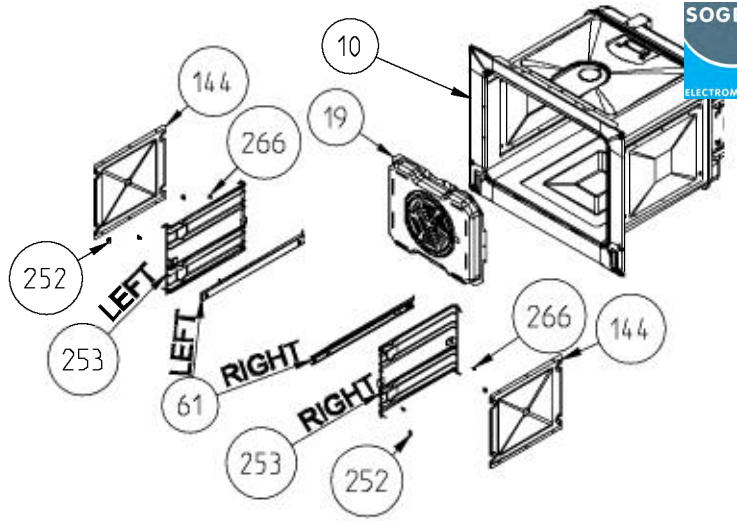

NEW G.FS GAS (OPTIONAL)

ONLY FOR ELECTRIC GRILL NEW G.FS GAS (OPTIONAL)

WIRE SHELF CAVITY ASSEMBLY WITH/ WITHOUT CATALYTIC PANEL (OPTIONAL)

CAVITY ASSEMBLY WITH CATALYTIC SHELF (OPTIONAL)

**WIRE SHELF CAVITY ASSEMBLY
WITH/ WITHOUT CATALYTIC PANEL
OPTIONAL:DOUBLE TELESCOPIC RAIL (R / L)**

**WIRE SHELF CAVITY ASSEMBLY
WITH/ WITHOUT CATALYTIC PANEL
OPTIONAL:TELESCOPIC RAIL (R / L)**

**POSITION NUMBER : 587
WIRE SHELF (SINGLE EXTENSION)
OPTIONAL:DOUBLE TELESCOPIC RAIL (R / L) GROUP**

**POSITION NUMBER : 588
WIRE SHELF (SINGLE EXTENSION)
OPTIONAL: SINGLE TELESCOPIC RAIL (R / L) GROUP**