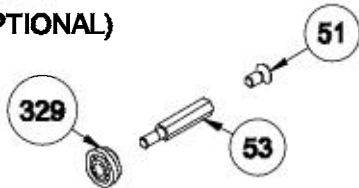

**HANDLE BODY WITH
HANDLE BRACKET (OPTIONAL)**

**INTERVAL GLASS (OPTIONAL)
ONLY OVEN DOOR
WITH FULL GLASS STRUCTURE (OPTIONAL)**

**POSITION
NUMBER :376
(DOOR)**

**POSITION
NUMBER :395
(DOOR)**

(OPTIONAL)

TYPE 1