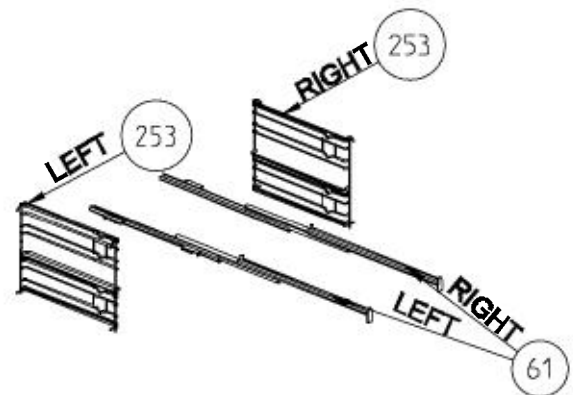

**WIRE SHELF CAVITY ASSEMBLY
WITH/ WITHOUT CATALYTIC PANEL
OPTIONAL:TELESCOPIC RAIL (R / L)**

**POSITION NUMBER : 587
WIRE SHELF (SINGLE EXTENSION)
OPTIONAL:DOUBLE TELESCOPIC RAIL (R / L) GROUP**

**POSITION NUMBER : 588
WIRE SHELF (SINGLE EXTENSION)
OPTIONAL: SINGLE TELESCOPIC RAIL (R / L) GROUP**

**POSITION NUMBER : 585
WIRE SHELF (FULL EXTENSION)
OPTIONAL:DOUBLE TELESCOPIC RAIL (R / L) GROUP**

**POSITION NUMBER: 586
WIRE SHELF (FULL EXTENSION)
OPTIONAL: SINGLE TELESCOPIC RAIL (R / L) GROUP**

TOP AND GRILL HEATING ELEMENT
(OPTIONAL ONLY FOR
ELECTRIC GRILL NEW G.FS GAS)