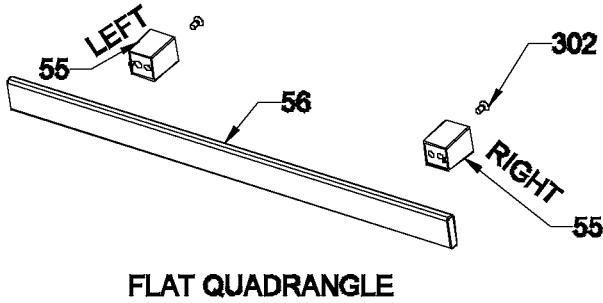

OVEN DOOR HANDLES (OPTIONAL)