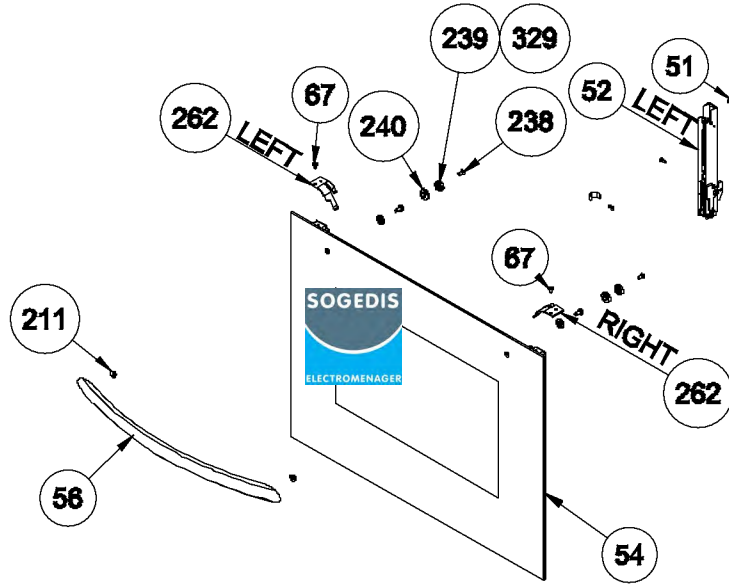

SHALLOW

GLASS

TRAYS (OPTIONAL)

DEEP TRAY GRID (OPTIONAL)

GRILL PAN AND HANDLE SET
(TRAY SET FOR GRILL) -
POSITION NO 265 (OPTIONAL)

**POSITION
NUMBER :377
(DOOR)**

Note :
220,239,240,432 is for Removable Third Glass Versions
262,67 is for Removable Glass Versions

**HANDLE BODY WITH
HANDLE BRACKET (OPTIONAL)**

**INTERVAL GLASS (OPTIONAL)
ONLY OVEN DOOR
WITH FULL GLASS STRUCTURE (OPTIONAL)**

**POSITION
NUMBER :376
(DOOR)**

**POSITION
NUMBER :395
(DOOR)**

(OPTIONAL)

TYPE 1