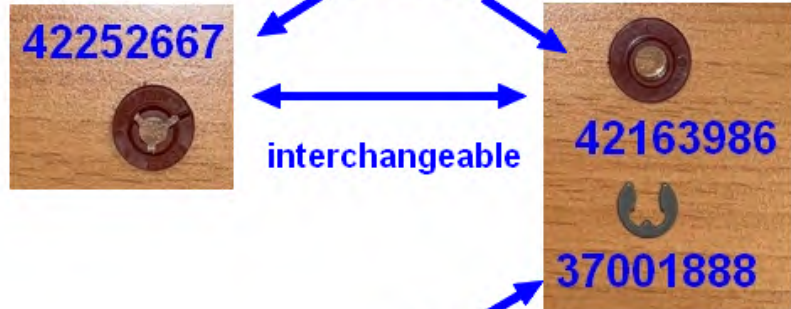

3D- 3GAS+1ELECTRIC - NO TIMER CONTROL PANEL ASSEMBLY

Position 66

Position 66

Position 181

Position 181

Position 267

DIGITAL TIMER (OPTIONAL)

MECHANIC TIMER (OPTIONAL)