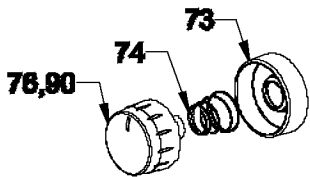

KNOBS (NEW FREESTANDING OVEN ONLY - OPTIONAL)

OMEGA

RUSTIK RISUS RING

SIGMA

TRIO