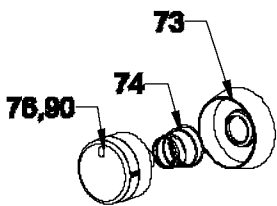

KNOBS (NEW FREESTANDING OVEN ONLY - OPTIONAL)

RUSTIK RISUS RING

SIGMA

TRIO