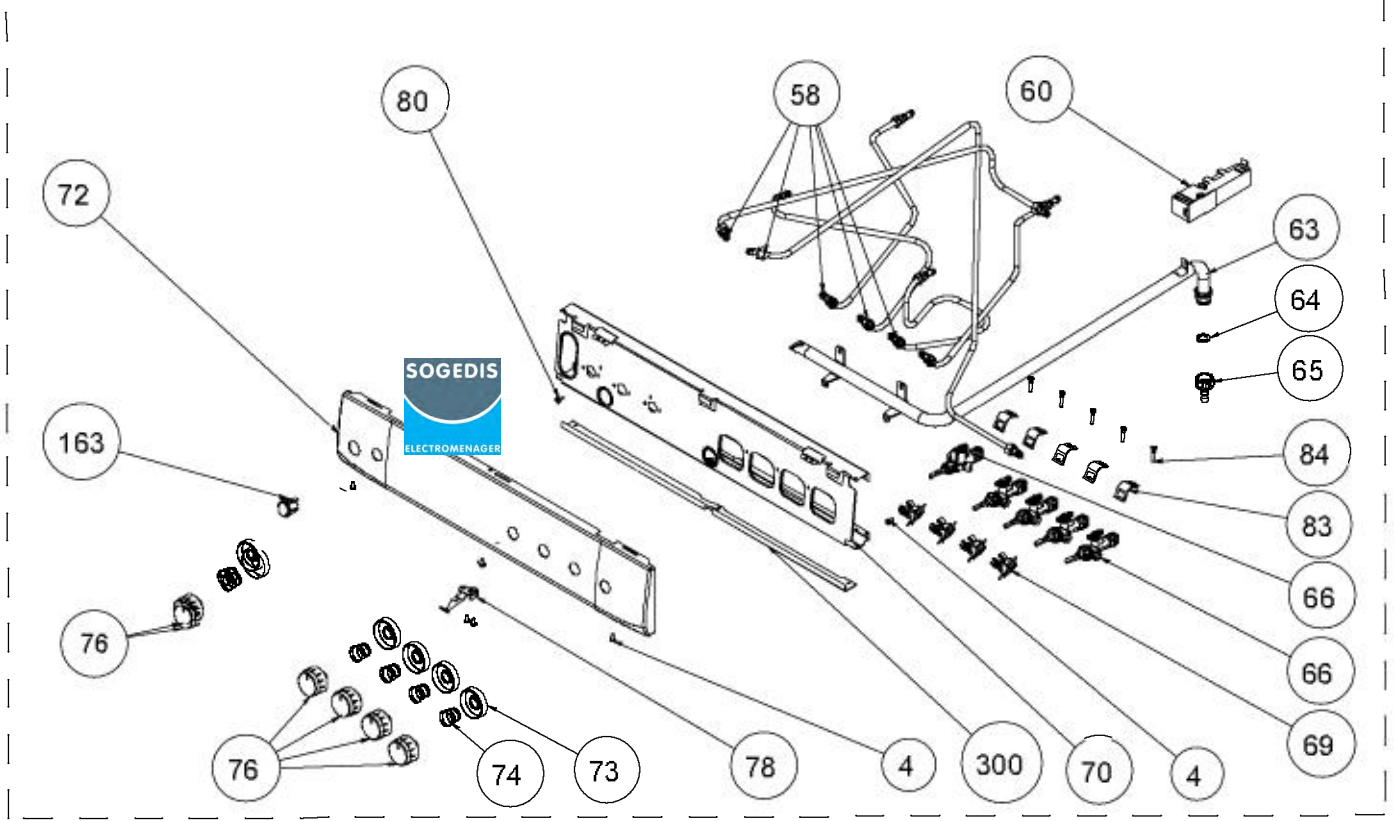

**GLASS LID WITH SHORT PROFILE
(OPTIONAL)**

**GLASS LID WITH BUMPER
(OPTIONAL)**

**METAL LID (OPTIONAL)
POSITION NUMBER :153**

**ONLY FOR
METAL LID**

**ONLY FOR
NONE LID**

**ONLY FOR
GLASS LID**

3D-5-GAS - NO TIMER CONTROL PANEL ASSEMBLY

3D- 3GAS+1ELECTRIC - NO TIMER CONTROL PANEL ASSEMBLY

Position 66

Position 66

Position 181

Position 181

Position 267

DIGITAL TIMER (OPTIONAL)

MECHANIC TIMER (OPTIONAL)