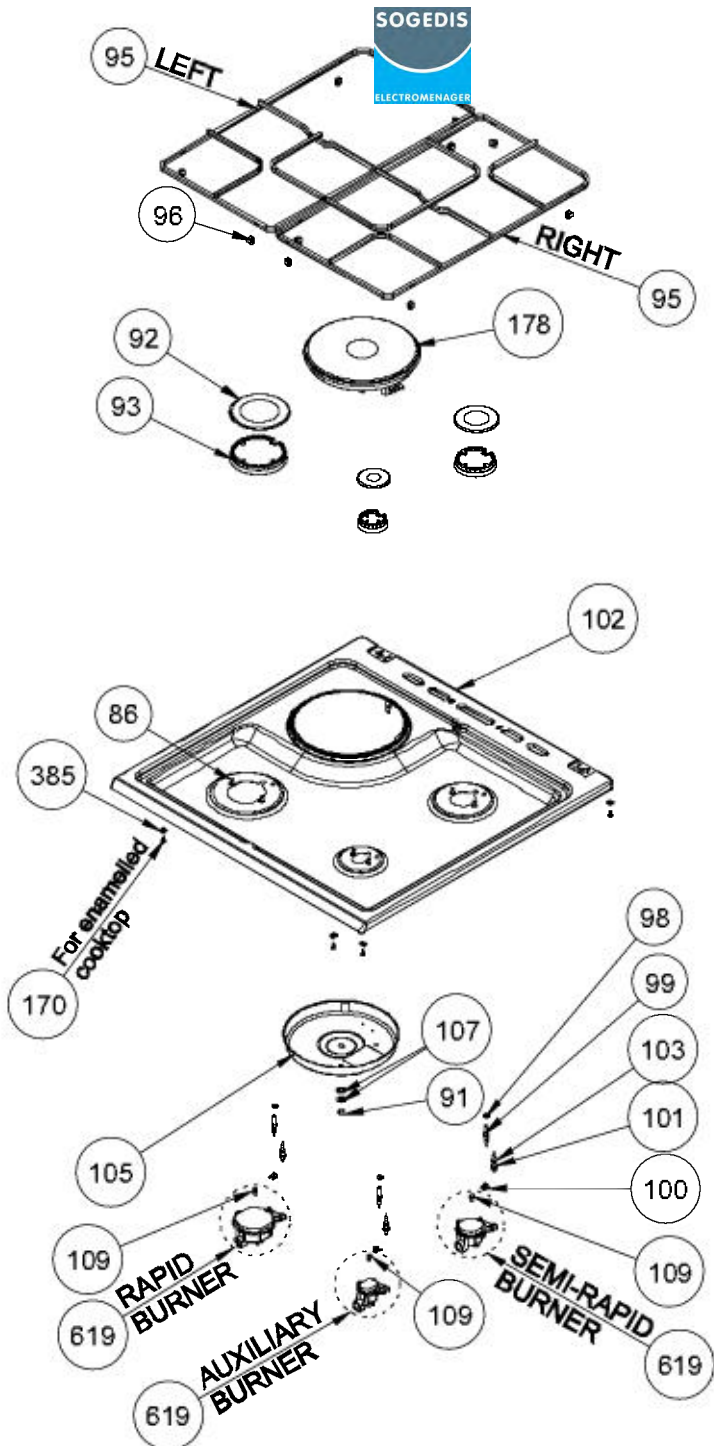

**HANDLE ASSEMBLY GROUP
POSITION NUMBER : 49
(OPTIONAL)**

SOLID TYPE - POSITION NO 54 (OPTIONAL)

(OPTIONAL)

TYPE 2

**HANDLE ASSEMBLY GROUP
POSITION NUMBER : 49
(OPTIONAL)**

PUSH PULL FLAP DRAWER ASSEMBLY (OPTIONAL)

YNTB FLAP DRAWER ASSEMBLY

**FIXED DRAWER ASSEMBLY
(OPTIONAL)**

**4 GAS COOKTOP
(OPTIONAL)**

**3 GAS 1 WOK COOKTOP
(OPTIONAL)**

3 GAS 1 ELECTRIC COOKTOP
(OPTIONAL)

3 GAS COOKTOP
(OPTIONAL)

2 GAS 2 ELECTRIC COOKTOP (OPTIONAL)

**GLASS LID WITH SHORT PROFILE
(OPTIONAL)**

**GLASS LID WITH BUMPER
(OPTIONAL)**

**METAL LID (OPTIONAL)
POSITION NUMBER :153**

**ONLY FOR
METAL LID**

**ONLY FOR
NONE LID**

**ONLY FOR
GLASS LID**

3D-5-GAS - NO TIMER CONTROL PANEL ASSEMBLY