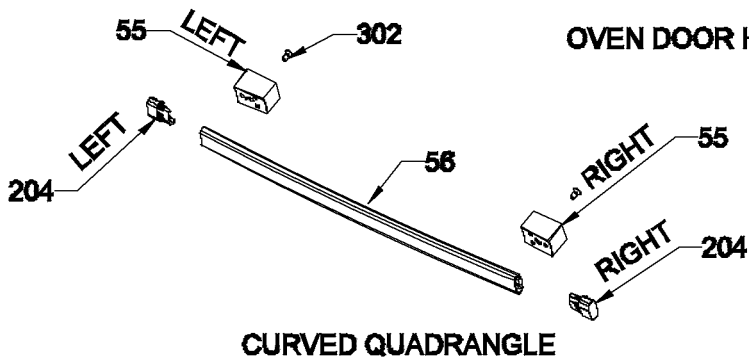

OVEN DOOR HANDLES (OPTIONAL)