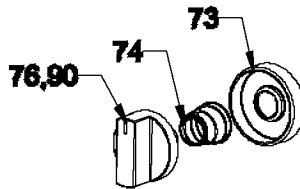

KNOBS (NEW FREESTANDING OVEN ONLY - OPTIONAL)

NORD RING

RUSTIK RISUS RING

SIGMA

TRIO