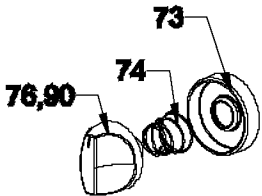

KNOBS (NEW FREESTANDING OVEN ONLY - OPTIONAL)

GAMA RING

RUSTIK RISUS RING

SIGMA

TRIO