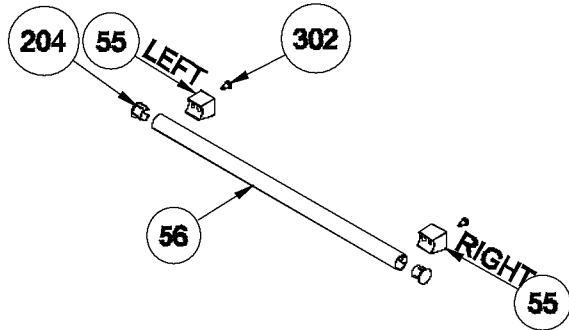

SHALLOW

GLASS

TRAYS (OPTIONAL)

DEEP TRAY GRID (OPTIONAL)

GRILL PAN AND HANDLE SET
(TRAY SET FOR GRILL) -
POSITION NO 265 (OPTIONAL)

**POSITION
NUMBER :377
(DOOR)**

Note :
220,239,240,432 is for Removable Third Glass Versions
262,67 is for Removable Glass Versions