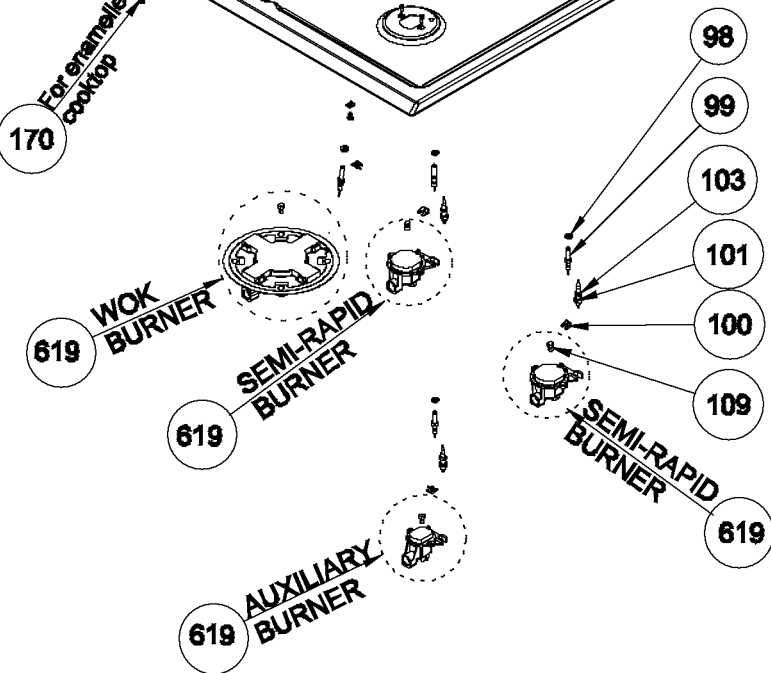

YNTB FLAP DRAWER ASSEMBLY

**FIXED DRAWER ASSEMBLY
(OPTIONAL)**

**4 GAS COOKTOP
(OPTIONAL)**

**3 GAS 1 WOK COOKTOP
(OPTIONAL)**

3 GAS 1 ELECTRIC COOKTOP
(OPTIONAL)

3 GAS COOKTOP
(OPTIONAL)

2 GAS 2 ELECTRIC COOKTOP (OPTIONAL)