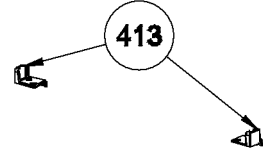

**GLASS LID WITH SHORT PROFILE
(OPTIONAL)**

**GLASS LID WITH BUMPER
(OPTIONAL)**

**METAL LID (OPTIONAL)
POSITION NUMBER :153**

**ONLY FOR
METAL LID**

**ONLY FOR
NONE LID**

**ONLY FOR
GLASS LID**

3D-5-GAS - NO TIMER CONTROL PANEL ASSEMBLY