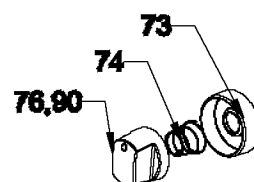

AGA PROFESSIONAL ONLY

VESTA