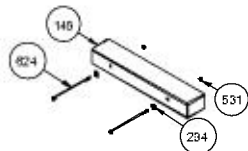

3D METAL CONTROL PANELS
(OPTIONAL)

FLAT METAL CONTROL PANELS
(OPTIONAL)

GRILL HEAT COVER
(OPTIONAL)

**EXTRA BOTTOM SUPPORT
(WITH LOUVRES)**

**(OPTIONAL ONLY FOR
ELECTRIC GRILL FS GAS)**

 560
 292
 With Type
 Part 1/3 Number
 Revision date : 01.01.2018