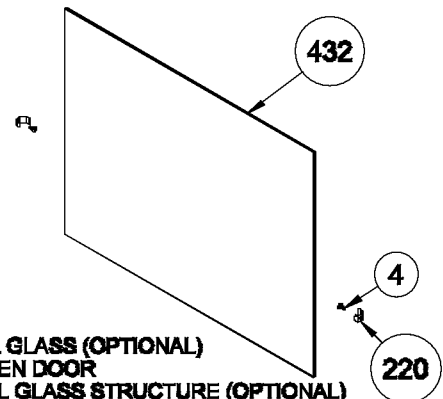

**INTERVAL GLASS (OPTIONAL)
ONLY OVEN DOOR
WITH FULL GLASS STRUCTURE (OPTIONAL)**