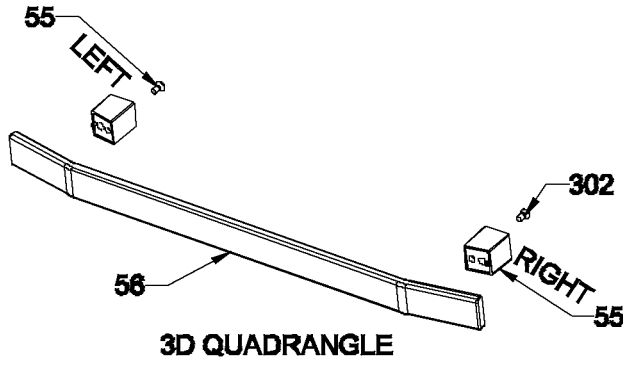

OVEN DOOR HANDLES (OPTIONAL)