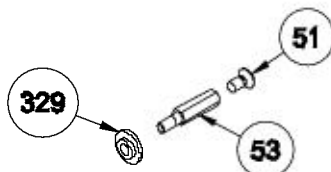

**HANDLE ASSEMBLY GROUP
POSITION NUMBER : 49
(OPTIONAL)**

SOLID TYPE - POSITION NO 54 (OPTIONAL)

(OPTIONAL)

TYPE 2

**HANDLE ASSEMBLY GROUP
POSITION NUMBER : 49
(OPTIONAL)**

PUSH PULL FLAP DRAWER ASSEMBLY (OPTIONAL)