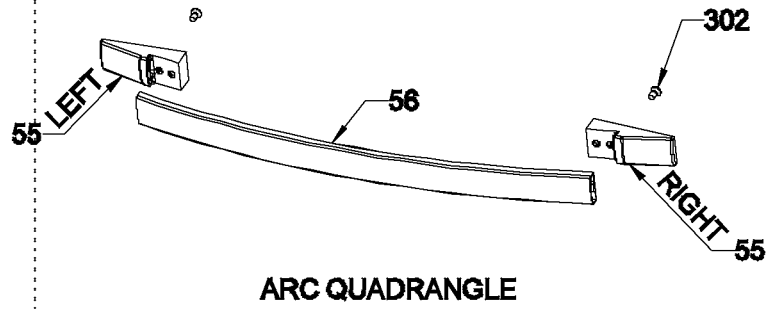

OVEN DOOR HANDLES (OPTIONAL)