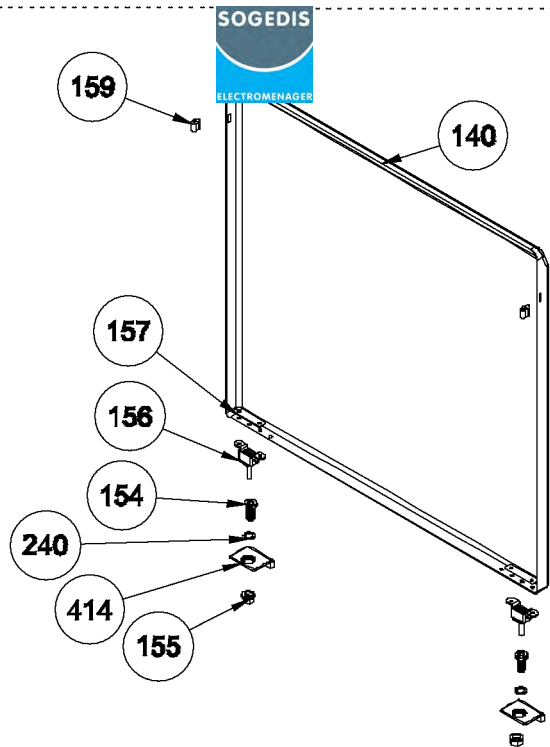

**HANDLE ASSEMBLY GROUP
POSITION NUMBER : 49
(OPTIONAL)**

SOLID TYPE - POSITION NO 54 (OPTIONAL)

(OPTIONAL)

TYPE 2

**HANDLE ASSEMBLY GROUP
POSITION NUMBER : 49
(OPTIONAL)**

PUSH PULL FLAP DRAWER ASSEMBLY (OPTIONAL)

YNTB FLAP DRAWER ASSEMBLY

**FIXED DRAWER ASSEMBLY
(OPTIONAL)**

**4 GAS COOKTOP
(OPTIONAL)**

**3 GAS 1 WOK COOKTOP
(OPTIONAL)**

3 GAS 1 ELECTRIC COOKTOP
(OPTIONAL)

3 GAS COOKTOP
(OPTIONAL)

2 GAS 2 ELECTRIC COOKTOP (OPTIONAL)

**GLASS LID WITH SHORT PROFILE
(OPTIONAL)**

**GLASS LID WITH BUMPER
(OPTIONAL)**

**METAL LID (OPTIONAL)
POSITION NUMBER :153**

**ONLY FOR
METAL LID**

**ONLY FOR
NONE LID**

**ONLY FOR
GLASS LID**

3D-5-GAS - NO TIMER CONTROL PANEL ASSEMBLY