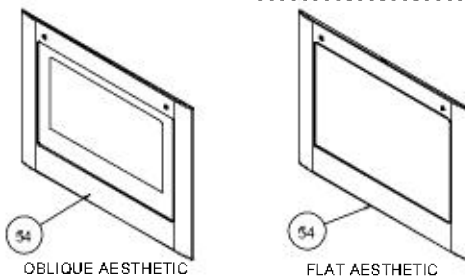

SOLID TYPE - POSITION NO 54 (OPTIONAL)

(OPTIONAL)