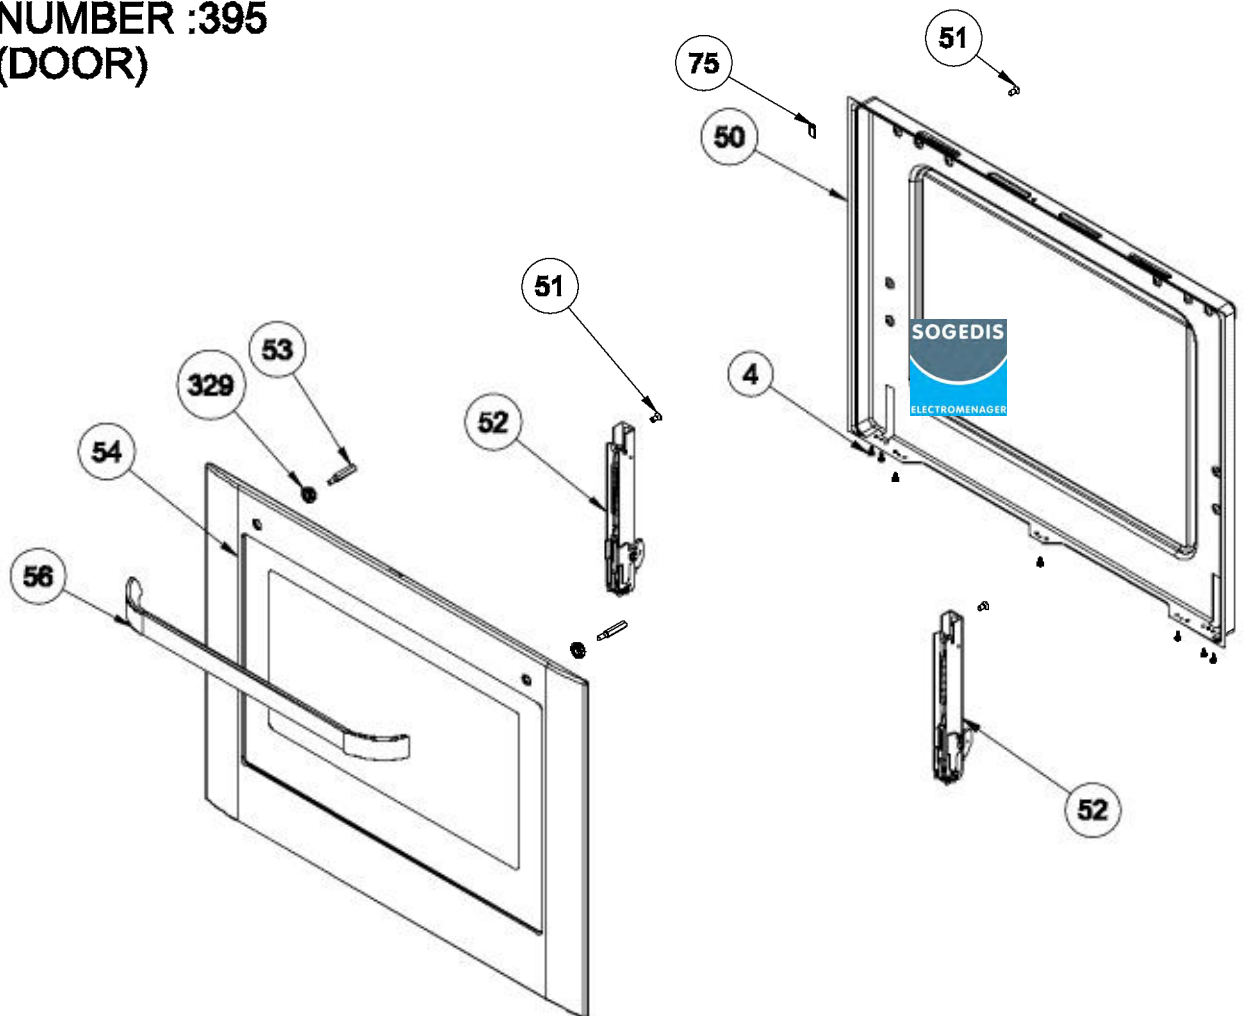

**HANDLE BODY WITH
HANDLE BRACKET (OPTIONAL)**

**INTERVAL GLASS (OPTIONAL)
ONLY OVEN DOOR
WITH FULL GLASS STRUCTURE (OPTIONAL)**

**POSITION
NUMBER :376
(DOOR)**

**POSITION
NUMBER :395
(DOOR)**

(OPTIONAL)

TYPE 1