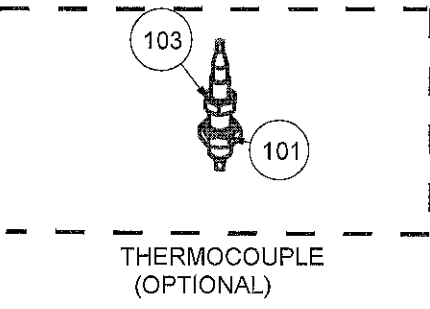

EXPLODED VIEW - 4G HOB ASSEMBLY

PAN SUPPORTS (OPTIONAL)

THERMOCOUPLE (OPTIONAL)

ETHNIC COFFEEPOT SUPPORT (OPTIONAL)

MICRO SWITCH (OPTIONAL)

WOK BURNER (OPTIONAL)

GLASS LID OPTIONAL (AVAILABLE ONLY FOR FRAMED HOBS)