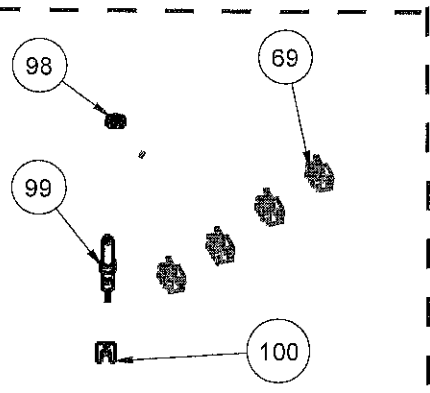

EXPLODED VIEW - 4G HOB ASSEMBLY

PAN SUPPORTS (OPTIONAL)

THERMOCOUPLE (OPTIONAL)

ETHNIC COFFEEPOT SUPPORT (OPTIONAL)

MICRO SWITCH (OPTIONAL)

WOK BURNER (OPTIONAL)

GLASS LID OPTIONAL (AVAILABLE ONLY FOR FRAMED HOBS)

COOKTOP FRAME (ONLY FOR TABLE-TOP HOBS)

ASSEMBLY BRACKET (ONLY FOR BUILT-IN HOBS)

GAS HOBS IGNITION SYSTEMS

KNOBS (ONLY FOR HOB - OPTIONAL)

DELTA

ALFA

GAMA

ZETA