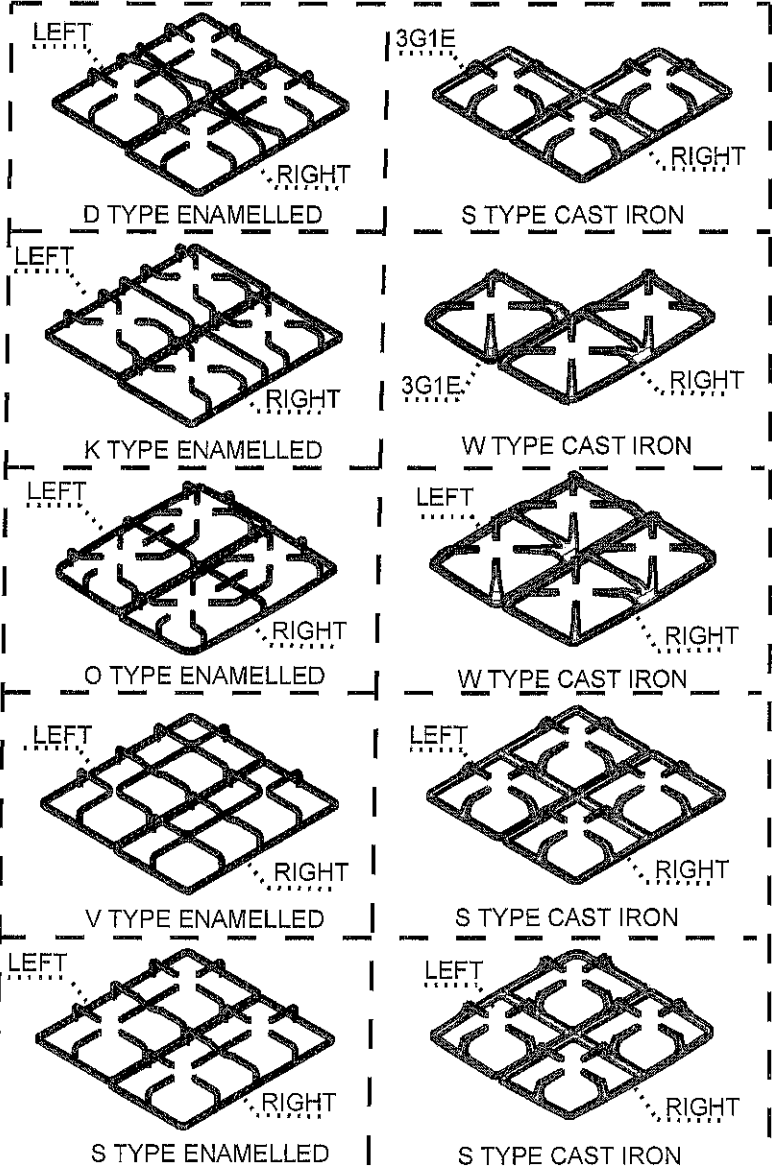

EXPLODED VIEW - 4G HOB ASSEMBLY

PAN SUPPORTS (OPTIONAL)

THERMOCOUPLE (OPTIONAL)

ETHNIC COFFEEPOT SUPPORT (OPTIONAL)

MICRO SWITCH (OPTIONAL)

WOK BURNER (OPTIONAL)

GLASS LID OPTIONAL (AVAILABLE ONLY FOR FRAMED HOBS)

COOKTOP FRAME (ONLY FOR TABLE-TOP HOBS)

ASSEMBLY BRACKET (ONLY FOR BUILT-IN HOBS)

GAS HOBS IGNITION SYSTEMS

KNOBS (ONLY FOR HOB - OPTIONAL)

DELTA

ALFA

GAMA

ZETA