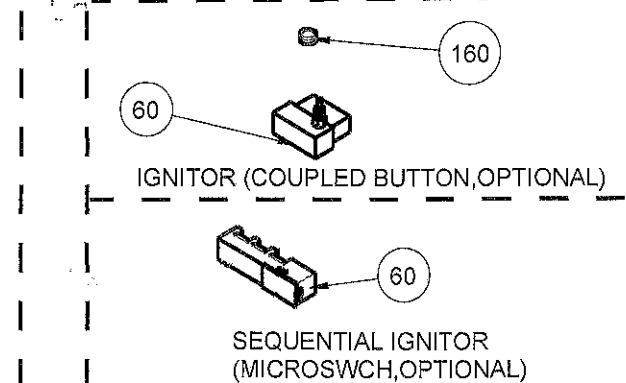

ASSEMBLY BRACKET (ONLY FOR BUILT-IN HOBS)

GAS HOBS IGNITION SYSTEMS