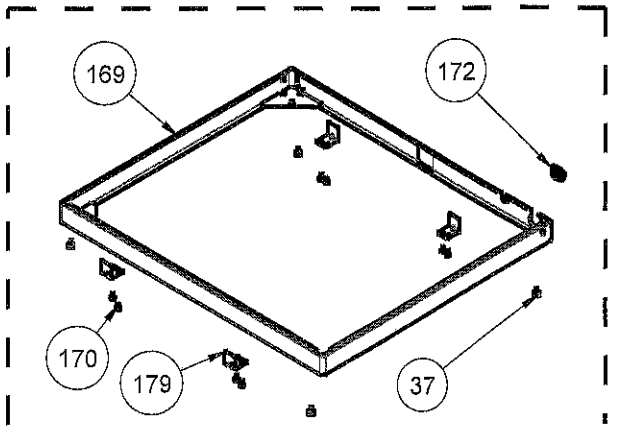

EXPLODED VIEW - 4G HOB ASSEMBLY

PAN SUPPORTS (OPTIONAL)

THERMOCOUPLE (OPTIONAL)

ETHNIC COFFEEPOT SUPPORT (OPTIONAL)

MICRO SWITCH (OPTIONAL)

WOK BURNER (OPTIONAL)

GLASS LID OPTIONAL (AVAILABLE ONLY FOR FRAMED HOBS)

COOKTOP FRAME (ONLY FOR TABLE-TOP HOBS)

ASSEMBLY BRACKET (ONLY FOR BUILT-IN HOBS)

GAS HOBS IGNITION SYSTEMS

KNOBS (ONLY FOR HOB - OPTIONAL)

DELTA

ALFA

GAMA

ZETA