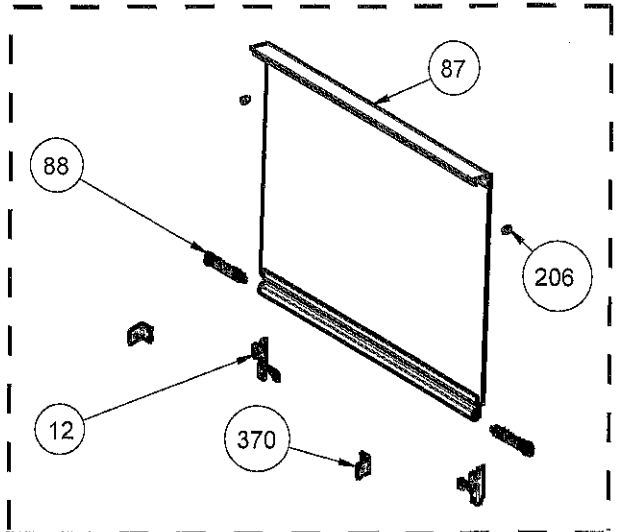

EXPLODED VIEW - 4G HOB ASSEMBLY

PAN SUPPORTS (OPTIONAL)

THERMOCOUPLE (OPTIONAL)

ETHNIC COFFEEPOT SUPPORT (OPTIONAL)

MICRO SWITCH (OPTIONAL)

WOK BURNER (OPTIONAL)

GLASS LID OPTIONAL (AVAILABLE ONLY FOR FRAMED HOBS)

COOKTOP FRAME (ONLY FOR TABLE-TOP HOBS)

ASSEMBLY BRACKET (ONLY FOR BUILT-IN HOBS)

GAS HOBS IGNITION SYSTEMS

KNOBS (ONLY FOR HOB - OPTIONAL)

DELTA

ALFA

GAMA

ZETA