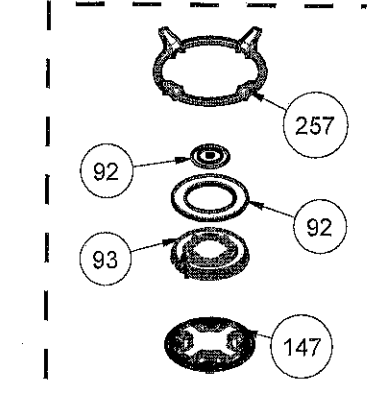

EXPLODED VIEW - 4G HOB ASSEMBLY

PAN SUPPORTS (OPTIONAL)

THERMOCOUPLE (OPTIONAL)

ETHNIC COFFEEPOT SUPPORT (OPTIONAL)

MICRO SWITCH (OPTIONAL)

WOK BURNER (OPTIONAL)

GLASS LID OPTIONAL (AVAILABLE ONLY FOR FRAMED HOBS)

COOKTOP FRAME (ONLY FOR TABLE-TOP HOBS)

ASSEMBLY BRACKET (ONLY FOR BUILT-IN HOBS)

GAS HOBS IGNITION SYSTEMS

KNOBS (ONLY FOR HOB - OPTIONAL)

DELTA

ALFA

GAMA

ZETA