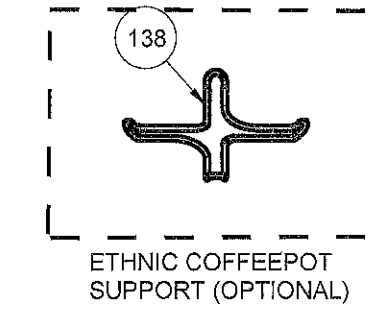

EXPLODED VIEW - 4G HOB ASSEMBLY

PAN SUPPORTS (OPTIONAL)

THERMOCOUPLE (OPTIONAL)

ETHNIC COFFEEPOT SUPPORT (OPTIONAL)

MICRO SWITCH (OPTIONAL)

WOK BURNER (OPTIONAL)

GLASS LID OPTIONAL (AVAILABLE ONLY FOR FRAMED HOBS)