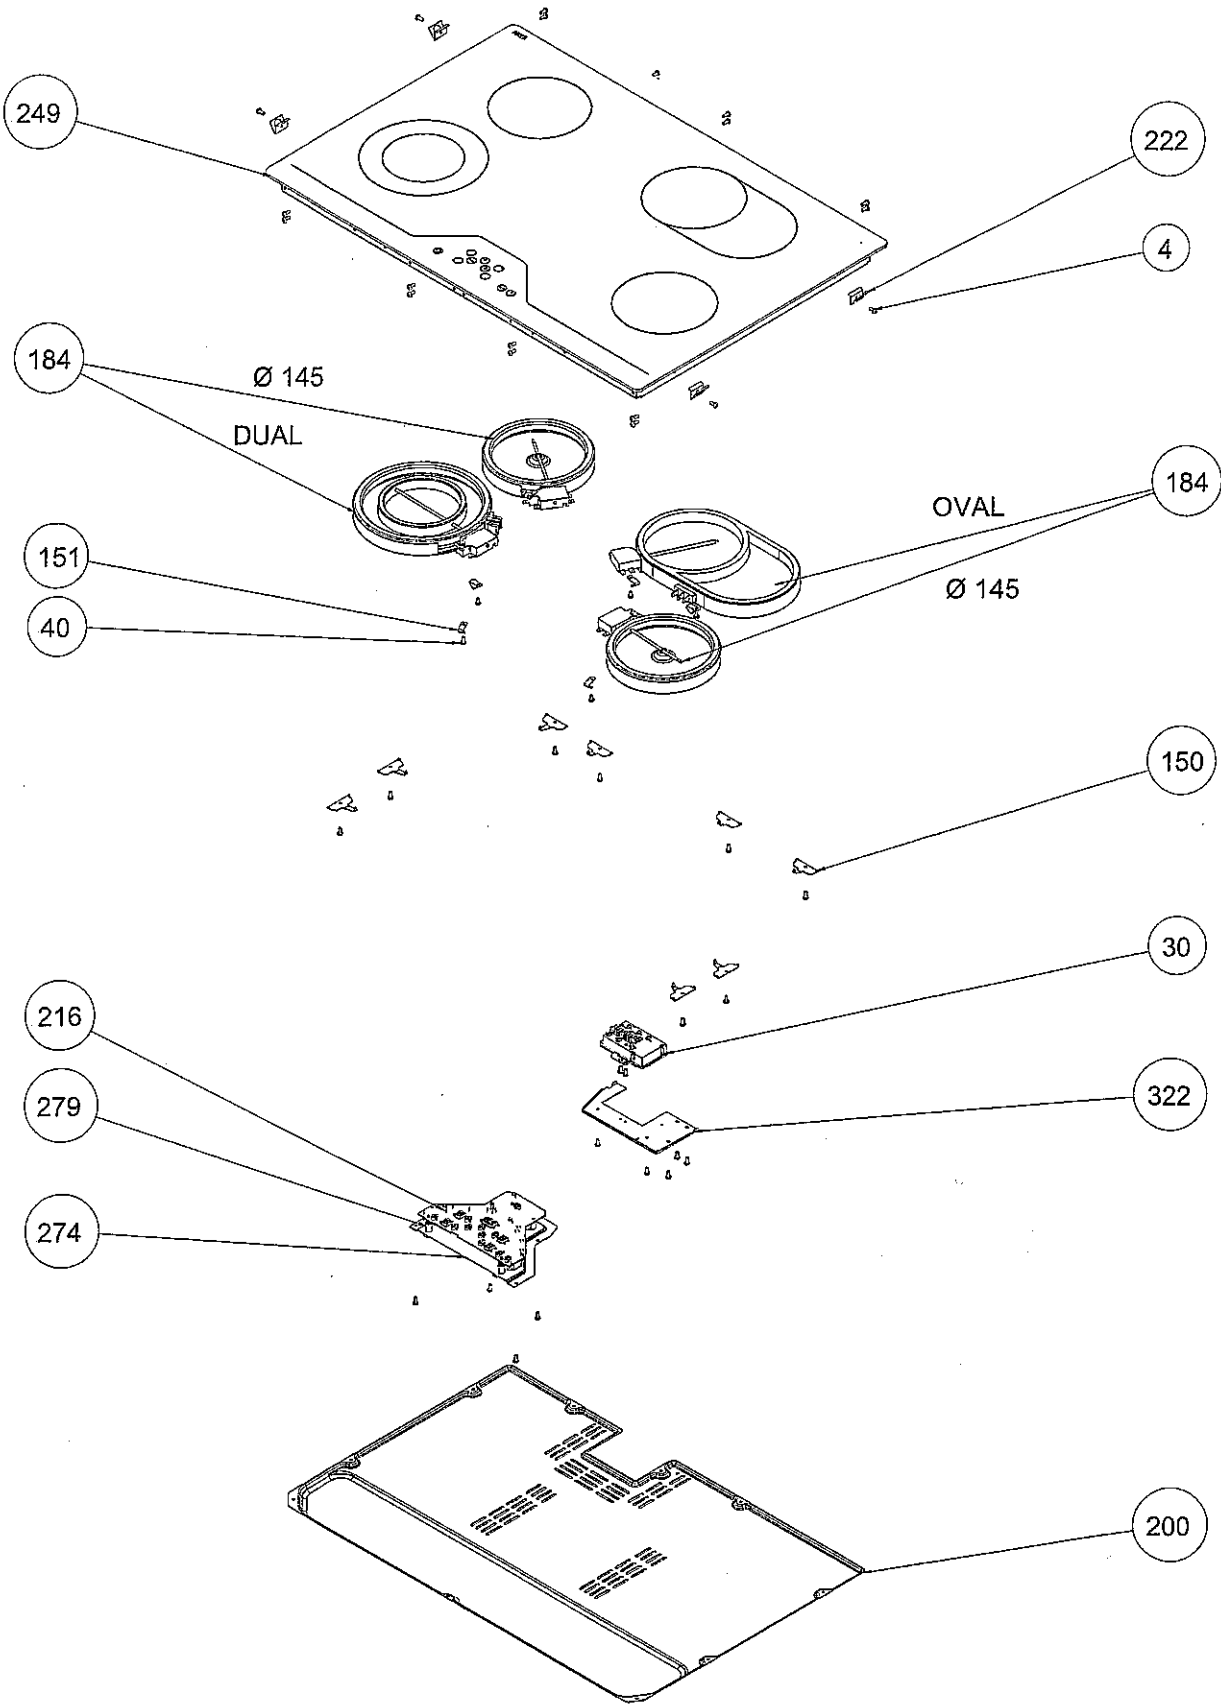

EXPLODED VIEW - RIGHT SIDE KNOB TOUCH CONTROL VITROCERAMIC HOB ASSEMBLY

EXPLODED VIEW - RIGHT SIDE KNOB TOUCH CONTROL VITROCERAMIC HOB ASSEMBLY

EXPLODED VIEW - FRONT SIDE TOUCH CONTROL VITROCERAMIC HOB ASSEMBLY

EXPLODED VIEW - FRONT SIDE TOUCH CONTROL VITROCERAMIC HOB ASSEMBLY

EXPLODED VIEW - RIGHT SIDE TOUCH CONTROL VITROCERAMIC 78 CM HOB ASSEMBLY

EXPLODED VIEW - FRONT SIDE TOUCH CONTROL VITROCERAMIC 78 CM HOB ASSEMBLY

Ø 145

Ø 180

Ø 210

Ø 140 /
250 OVAL

Ø 180 /
120 DUAL

Ø 210 /
125 DUAL

Ø 270
TRIPLE ZONE

HIGHLIGHT HEATING (OPTIONAL)