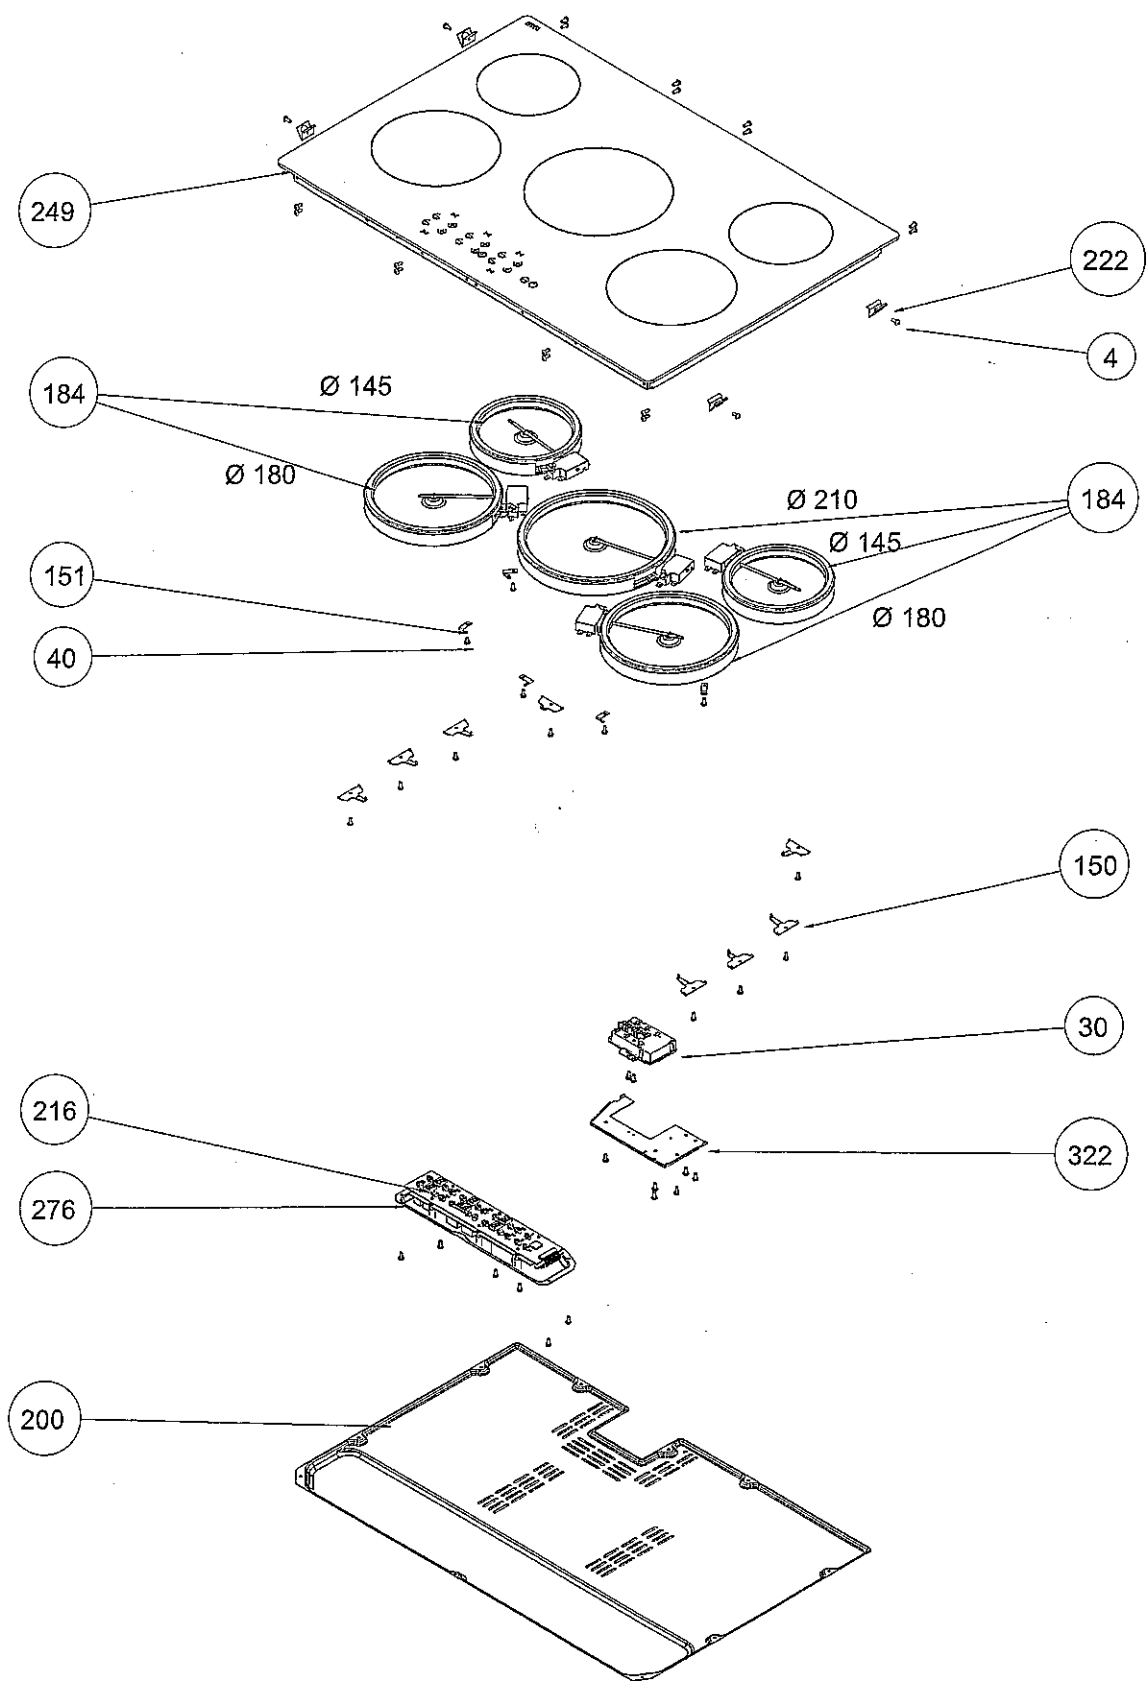

EXPLODED VIEW - RIGHT SIDE KNOB TOUCH CONTROL VITROCERAMIC HOB ASSEMBLY

EXPLODED VIEW - RIGHT SIDE KNOB TOUCH CONTROL VITROCERAMIC HOB ASSEMBLY

EXPLODED VIEW - FRONT SIDE TOUCH CONTROL VITROCERAMIC HOB ASSEMBLY

EXPLODED VIEW - FRONT SIDE TOUCH CONTROL VITROCERAMIC HOB ASSEMBLY

EXPLODED VIEW - RIGHT SIDE TOUCH CONTROL VITROCERAMIC 78 CM HOB ASSEMBLY

EXPLODED VIEW - FRONT SIDE TOUCH CONTROL VITROCERAMIC 78 CM HOB ASSEMBLY

Ø 145

Ø 180

Ø 210

Ø 140 /
250 OVAL

Ø 180 /
120 DUAL

Ø 210 /
125 DUAL

Ø 270
TRIPLE ZONE

HIGHLIGHT HEATING (OPTIONAL)