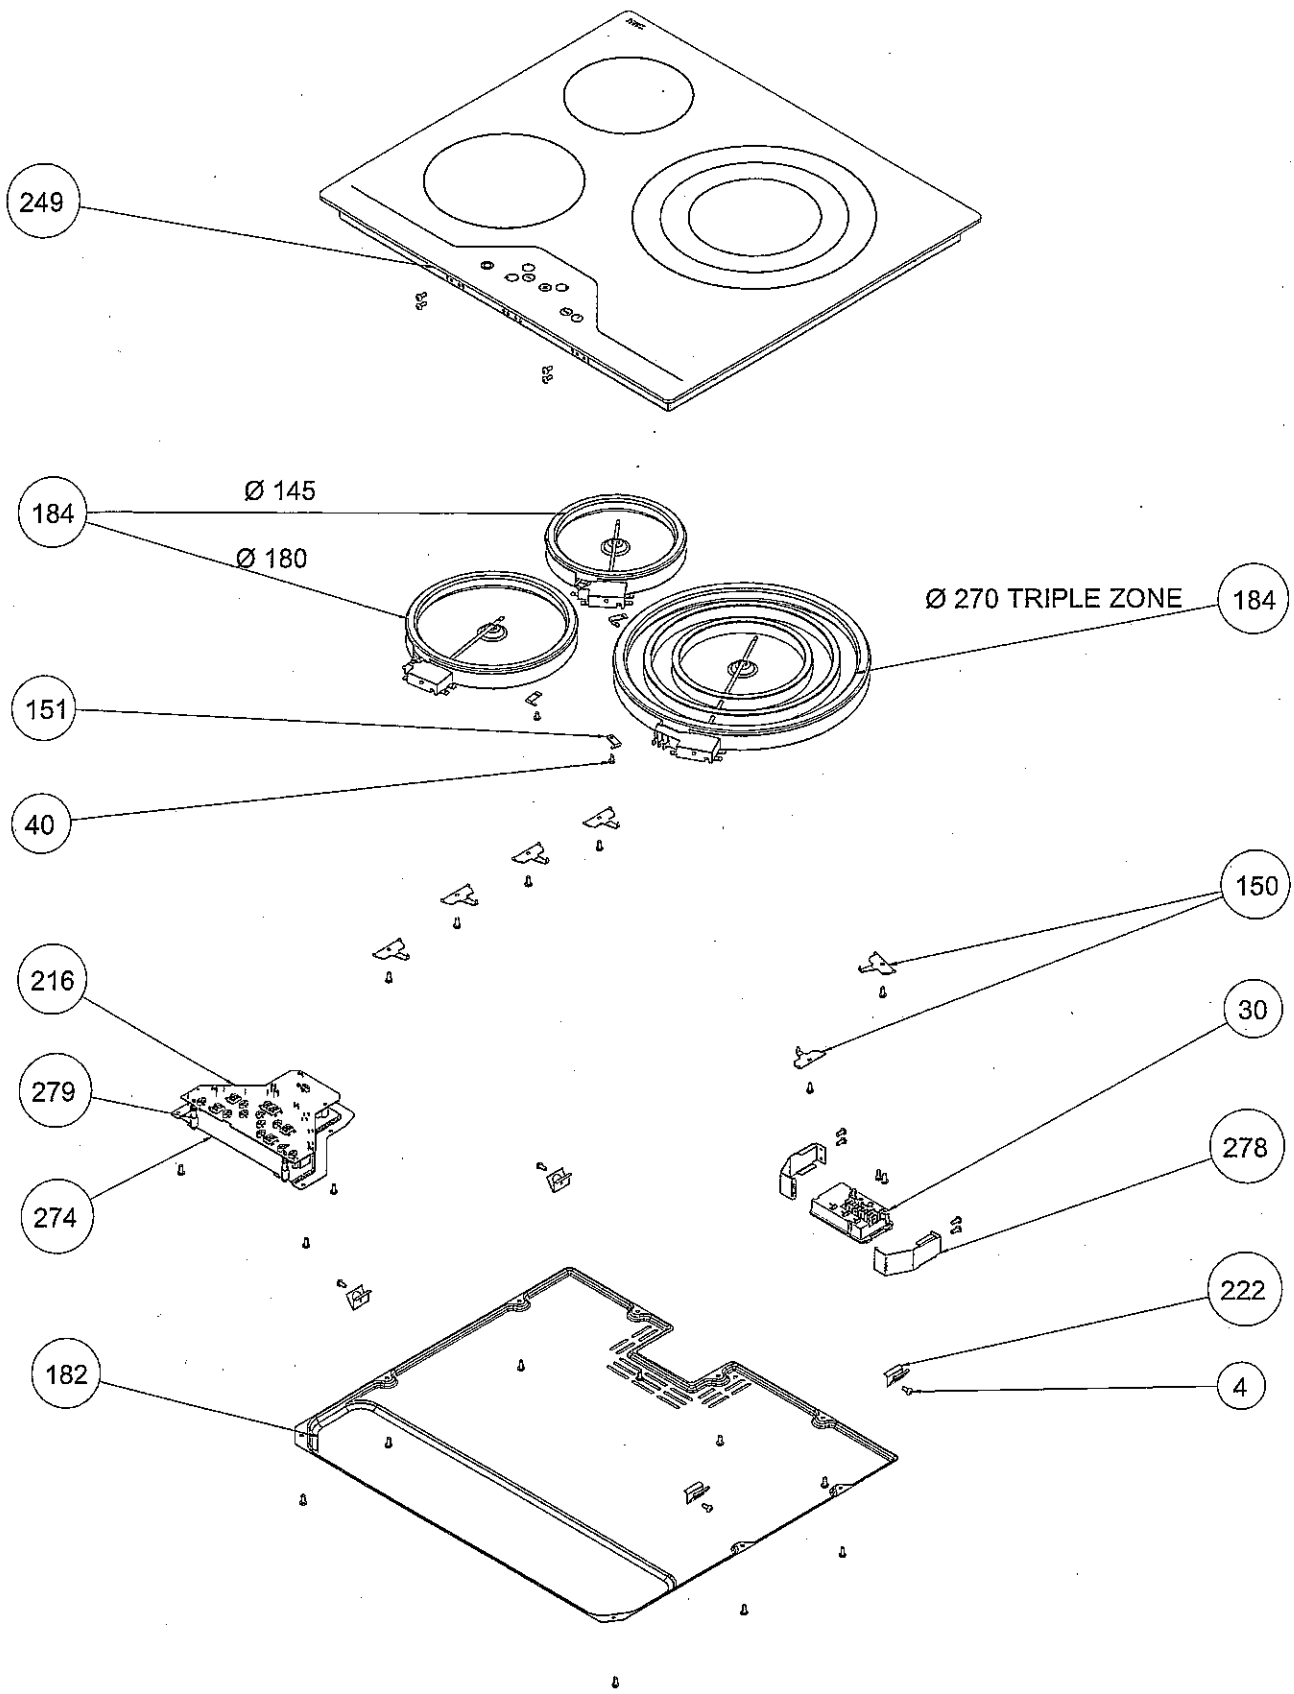

EXPLODED VIEW - RIGHT SIDE KNOB TOUCH CONTROL VITROCERAMIC HOB ASSEMBLY

EXPLODED VIEW - RIGHT SIDE KNOB TOUCH CONTROL VITROCERAMIC HOB ASSEMBLY

EXPLODED VIEW - FRONT SIDE TOUCH CONTROL VITROCERAMIC HOB ASSEMBLY

EXPLODED VIEW - FRONT SIDE TOUCH CONTROL VITROCERAMIC HOB ASSEMBLY

EXPLODED VIEW - RIGHT SIDE TOUCH CONTROL VITROCERAMIC 78 CM HOB ASSEMBLY

EXPLODED VIEW - FRONT SIDE TOUCH CONTROL VITROCERAMIC 78 CM HOB ASSEMBLY

Ø 145

Ø 180

Ø 210

Ø 140 /
250 OVAL

Ø 180 /
120 DUAL

Ø 210 /
125 DUAL

Ø 270
TRIPLE ZONE

HIGHLIGHT HEATING (OPTIONAL)