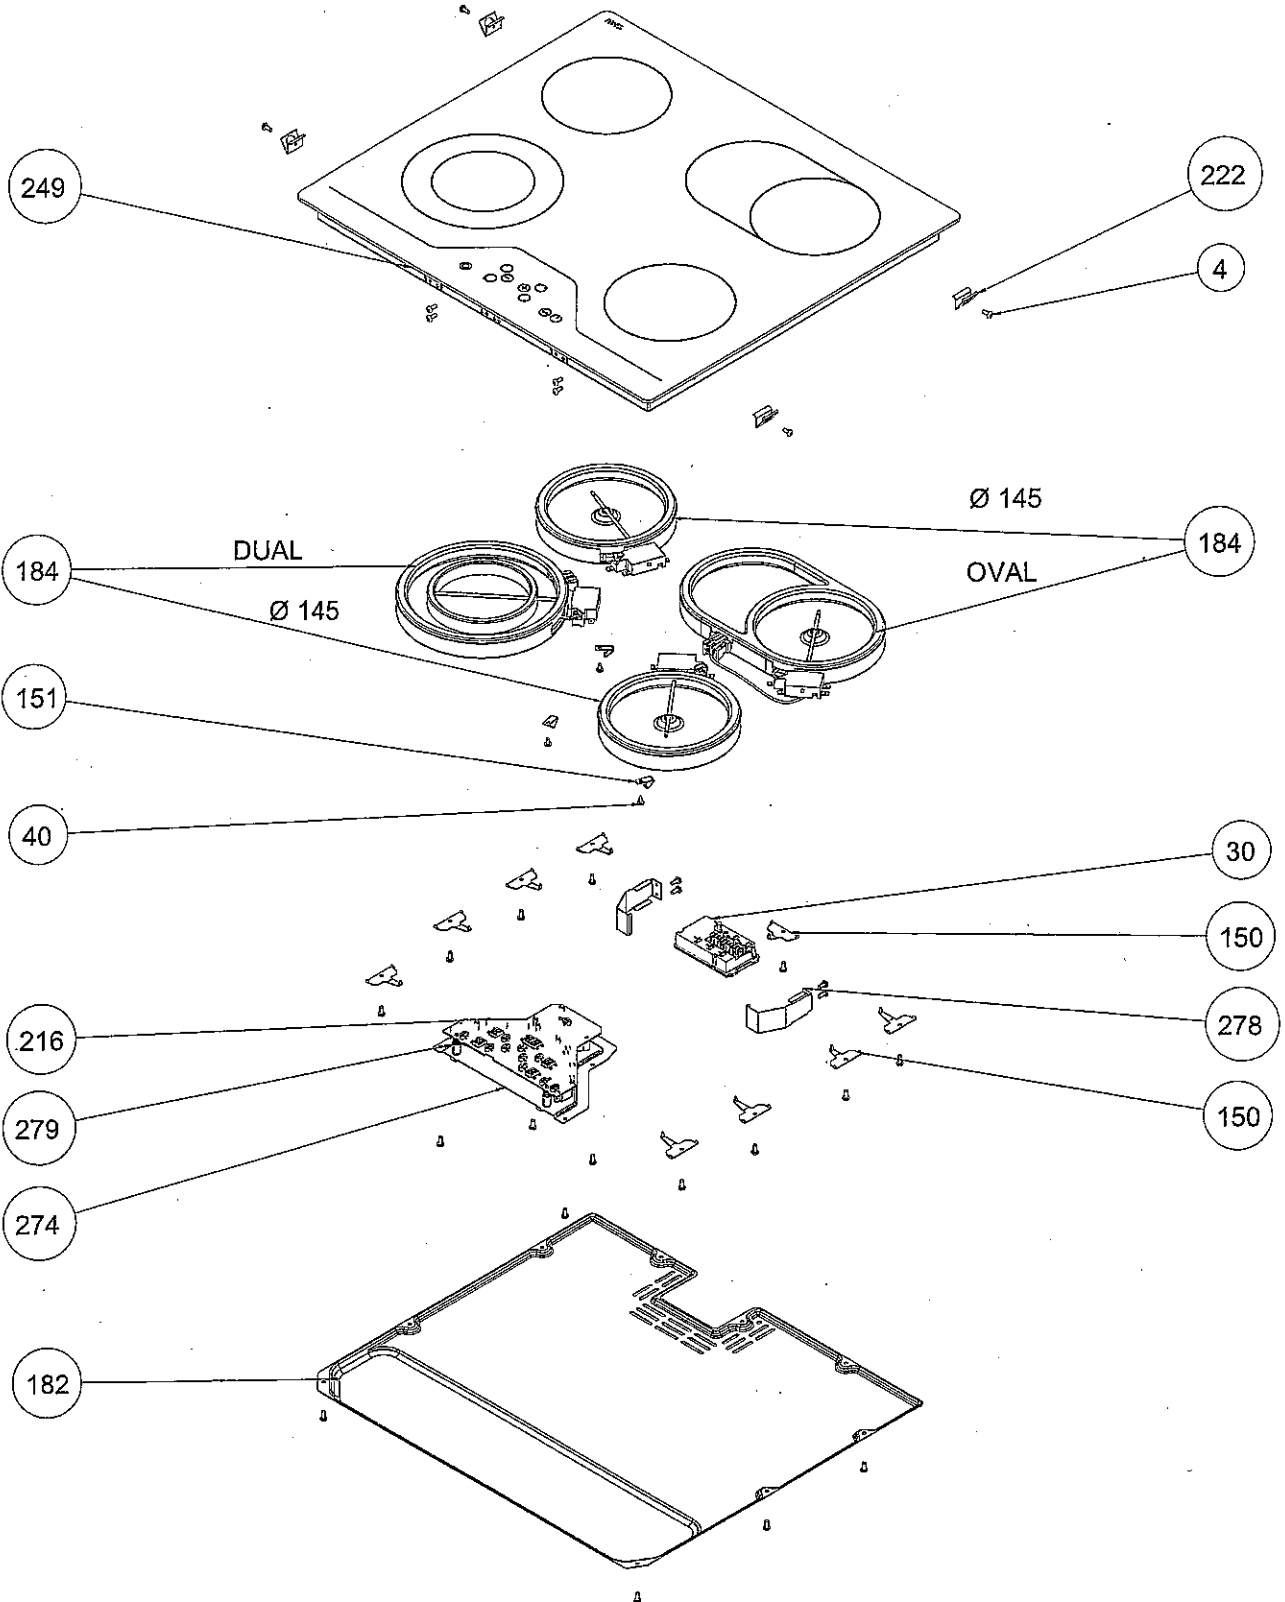

EXPLODED VIEW - RIGHT SIDE KNOB TOUCH CONTROL VITROCERAMIC HOB ASSEMBLY

EXPLODED VIEW - RIGHT SIDE KNOB TOUCH CONTROL VITROCERAMIC HOB ASSEMBLY

EXPLODED VIEW - FRONT SIDE TOUCH CONTROL VITROCERAMIC HOB ASSEMBLY

EXPLODED VIEW - FRONT SIDE TOUCH CONTROL VITROCERAMIC HOB ASSEMBLY

EXPLODED VIEW - RIGHT SIDE TOUCH CONTROL VITROCERAMIC 78 CM HOB ASSEMBLY

EXPLODED VIEW - FRONT SIDE TOUCH CONTROL VITROCERAMIC 78 CM HOB ASSEMBLY

Ø 145

Ø 180

Ø 210

Ø 140 /
250 OVAL

Ø 180 /
120 DUAL

Ø 210 /
125 DUAL

Ø 270
TRIPLE ZONE

HIGHLIGHT HEATING (OPTIONAL)