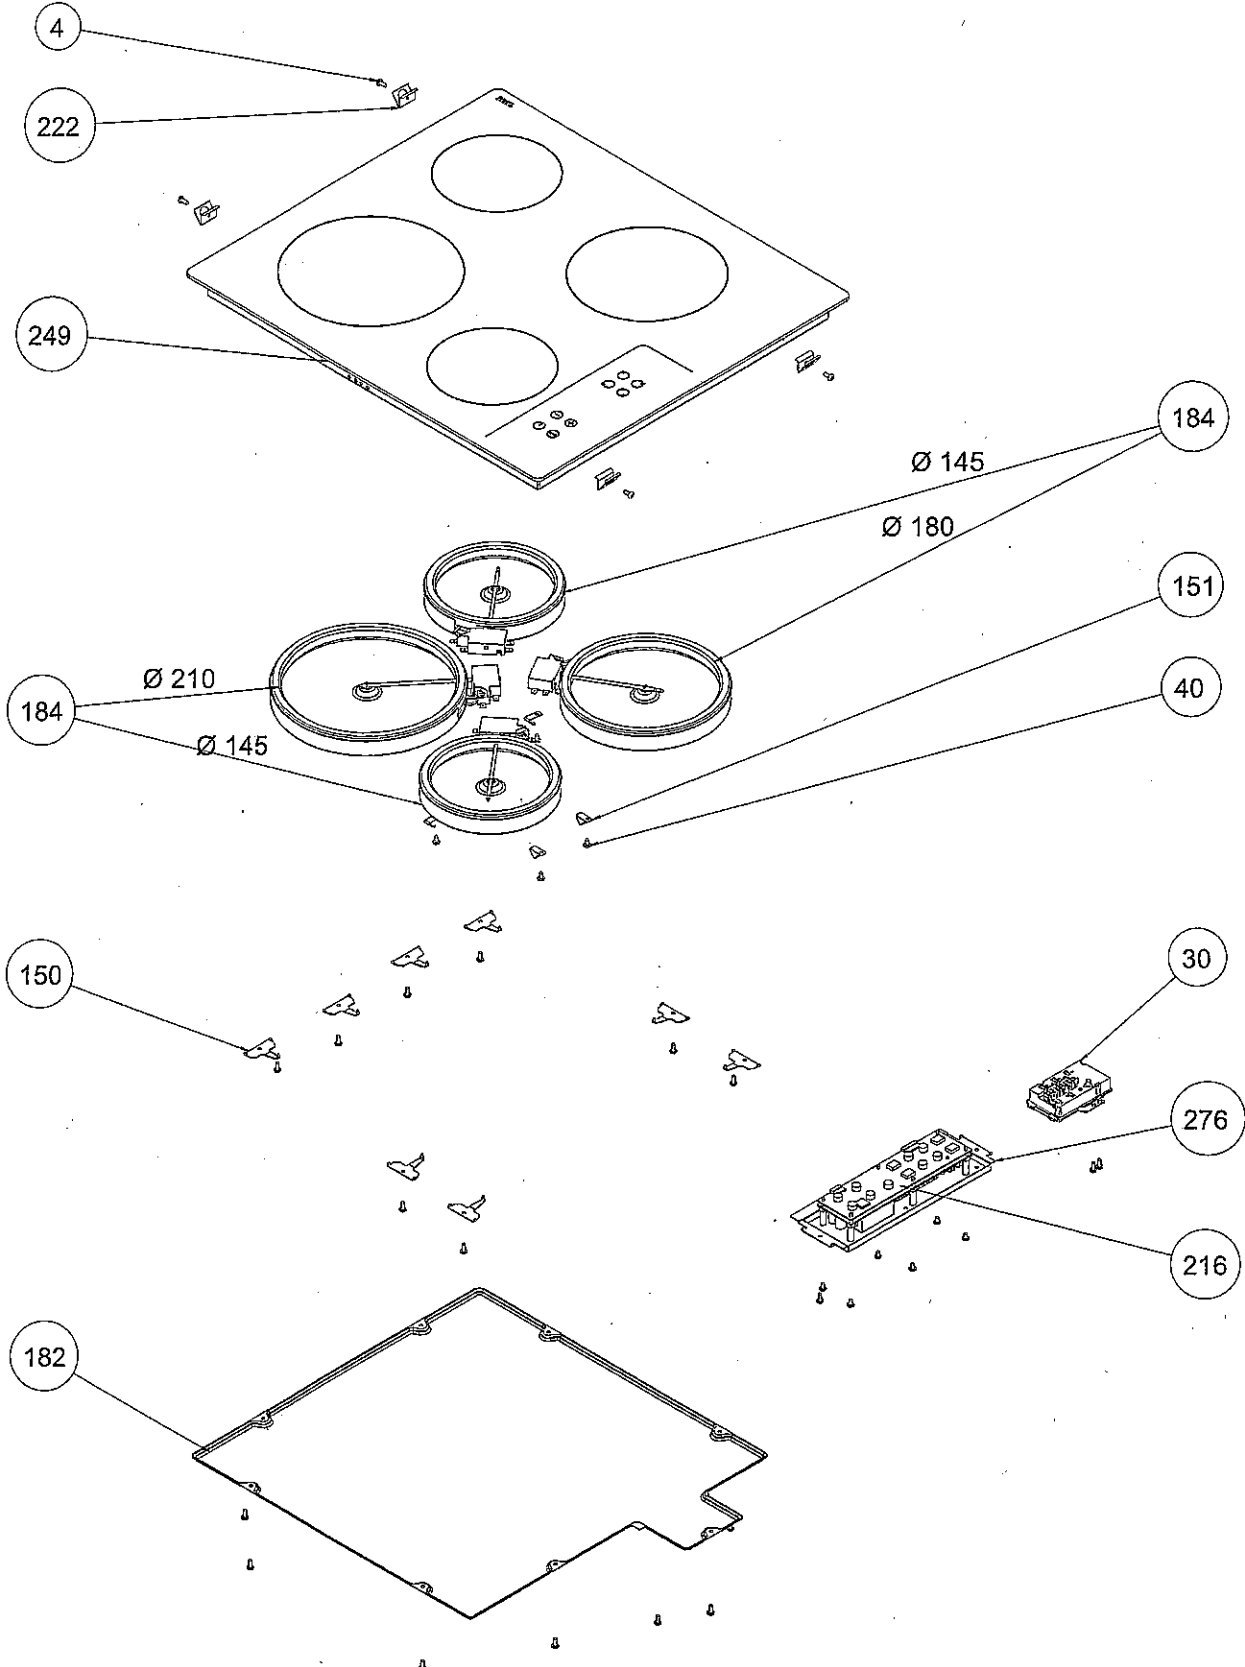

EXPLODED VIEW - RIGHT SIDE KNOB TOUCH CONTROL VITROCERAMIC HOB ASSEMBLY

EXPLODED VIEW - RIGHT SIDE KNOB TOUCH CONTROL VITROCERAMIC HOB ASSEMBLY

EXPLODED VIEW - FRONT SIDE TOUCH CONTROL VITROCERAMIC HOB ASSEMBLY

EXPLODED VIEW - FRONT SIDE TOUCH CONTROL VITROCERAMIC HOB ASSEMBLY

EXPLODED VIEW - RIGHT SIDE TOUCH CONTROL VITROCERAMIC 78 CM HOB ASSEMBLY

EXPLODED VIEW - FRONT SIDE TOUCH CONTROL VITROCERAMIC 78 CM HOB ASSEMBLY

Ø 145

Ø 180

Ø 210

Ø 140 /
250 OVAL

Ø 180 /
120 DUAL

Ø 210 /
125 DUAL

Ø 270
TRIPLE ZONE

HIGHLIGHT HEATING (OPTIONAL)