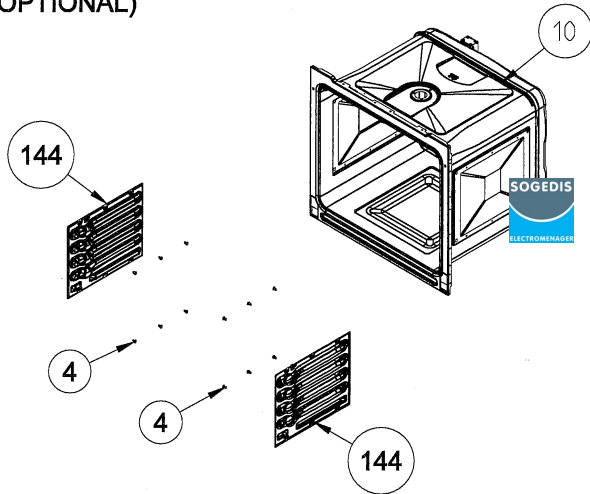

75 LT CAVITY ASSEMBLY EXPLODED VIEW
(OPTIONAL)

**WIRE SHELF CAVITY ASSEMBLY
WITH/ WITHOUT CATALYTIC PANEL
(OPTIONAL)**

**WIRE SHELF CAVITY ASSEMBLY
WITH/ WITHOUT CATALYTIC PANEL
(OPTIONAL: SINGLE TELESCOPIC RAIL(R/L))**

**CAVITY ASSEMBLY
WITH CATALYTIC PANEL
(OPTIONAL)**

**WIRE SHELF CAVITY ASSEMBLY
WITH/ WITHOUT CATALYTIC PANEL
(OPTIONAL: DOUBLE TELESCOPIC RAIL(R/L))**

**POSITION NUMBER : 585
WIRE SHELF (FULL EXTENSION)
OPTIONAL: DOUBLE TELESCOPIC RAIL(R/L)**