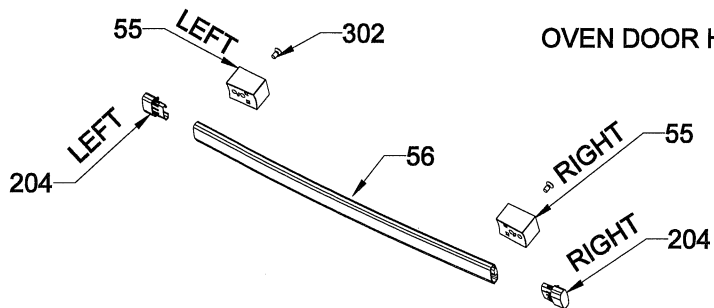

VISIO TOUCH METAL CONTROL PANEL ASSEMBLY (OPTIONAL)

FULL TOUCH GLASS CONTROL PANEL ASSEMBLY (OPTIONAL)

POP-IN
POP-OUT KNOB
(OPTIONAL)

75 LT BUILT-IN OVEN DOOR ASSEMBLY

POSITION NUMBER:377

432,547 is for Third Glass Full Glass Versions
 262,67 is for Removable Glass Versions

HANDLE BODY WITH
 HANDLE BRACKET (OPTIONAL)

OVEN DOOR HANDLES (OPTIONAL)

CURVED QUADRANGLE

ARC QUADRANGLE

3D QUADRANGLE

FLAT SLICE

FLAT QUADRANGLE

ELLIPSE ARC