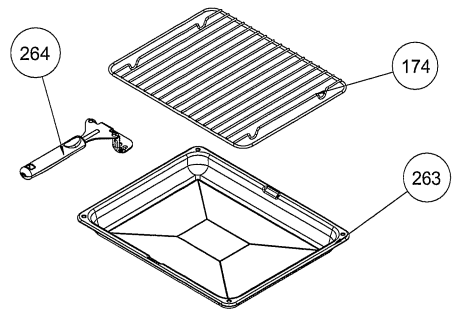

GRID (OPTIONAL)

GLASS TRAY (OPTIONAL)

DEEP TRAY GRID (OPTIONAL)

TOP AND GRILL HEATING ELEMENT (OPTIONAL)

TRAY SET FOR GRID (POSITION NO : 265) (OPTIONAL)

METAL CONTROL PANEL WITH MECHANIC TIMER ASSEMBLY (OPTIONAL)