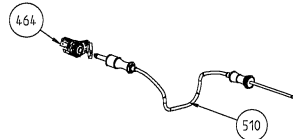

MEAT PROBE GROUP