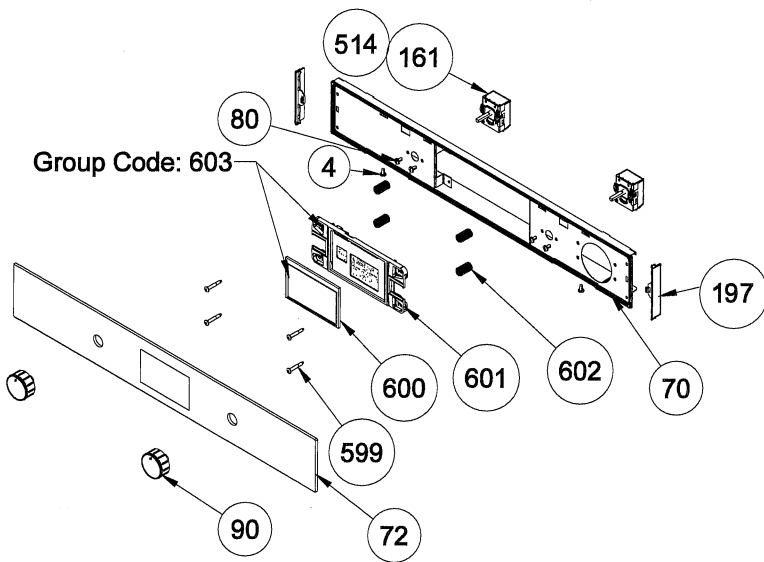

METAL CONTROL PANEL WITH MECHANIC TIMER ASSEMBLY (OPTIONAL)

VISIO TOUCH GLASS CONTROL PANEL ASSEMBLY (OPTIONAL)

LCD SMART GLASS CONTROL PANEL ASSEMBLY (OPTIONAL)