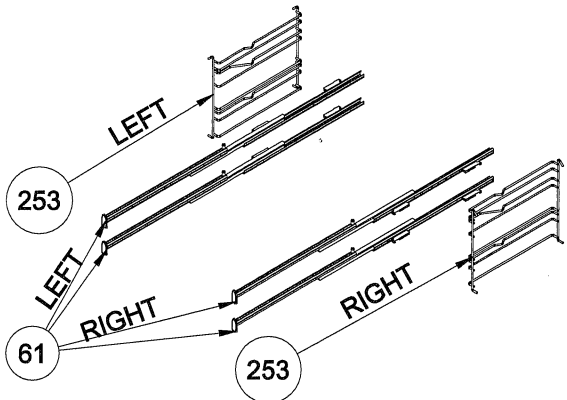

75 LT CAVITY ASSEMBLY EXPLODED VIEW
(OPTIONAL)

**WIRE SHELF CAVITY ASSEMBLY
WITH/ WITHOUT CATALYTIC PANEL
(OPTIONAL)**

**WIRE SHELF CAVITY ASSEMBLY
WITH/ WITHOUT CATALYTIC PANEL
(OPTIONAL: SINGLE TELESCOPIC RAIL(R/L))**

**CAVITY ASSEMBLY
WITH CATALYTIC PANEL
(OPTIONAL)**

**WIRE SHELF CAVITY ASSEMBLY
WITH/ WITHOUT CATALYTIC PANEL
(OPTIONAL: DOUBLE TELESCOPIC RAIL(R/L))**

**POSITION NUMBER : 585
WIRE SHELF (FULL EXTENSION)
OPTIONAL: DOUBLE TELESCOPIC RAIL(R/L)**

**POSITION NUMBER : 587
WIRE SHELF (SINGLE EXTENSION)
OPTIONAL: DOUBLE TELESCOPIC RAIL(R/L)**

**POSITION NUMBER : 586
WIRE SHELF (FULL EXTENSION)
OPTIONAL: SINGLE TELESCOPIC RAIL(R/L)**

**POSITION NUMBER : 588
WIRE SHELF (SINGLE EXTENSION)
OPTIONAL: SINGLE TELESCOPIC RAIL(R/L)**