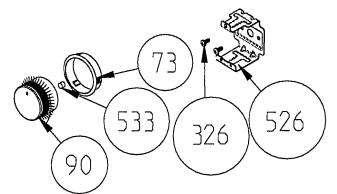

VISIO TOUCH METAL CONTROL PANEL ASSEMBLY (OPTIONAL)

FULL TOUCH GLASS CONTROL PANEL ASSEMBLY (OPTIONAL)

POP-IN
POP-OUT KNOB
(OPTIONAL)

75 LT BUILT-IN OVEN DOOR ASSEMBLY

POSITION NUMBER:377

432,547 is for Third Glass Full Glass Versions
 262,67 is for Removable Glass Versions