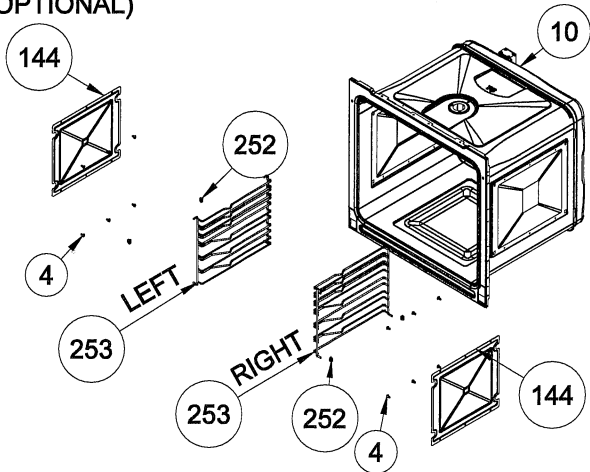

75 LT CAVITY ASSEMBLY EXPLODED VIEW
(OPTIONAL)

**WIRE SHELF CAVITY ASSEMBLY
WITH/ WITHOUT CATALYTIC PANEL
(OPTIONAL)**

**WIRE SHELF CAVITY ASSEMBLY
WITH/ WITHOUT CATALYTIC PANEL
(OPTIONAL: SINGLE TELESCOPIC RAIL(R/L))**

**CAVITY ASSEMBLY
WITH CATALYTIC PANEL
(OPTIONAL)**

**WIRE SHELF CAVITY ASSEMBLY
WITH/ WITHOUT CATALYTIC PANEL
(OPTIONAL: DOUBLE TELESCOPIC RAIL(R/L))**

**POSITION NUMBER : 585
WIRE SHELF (FULL EXTENSION)
OPTIONAL: DOUBLE TELESCOPIC RAIL(R/L)**