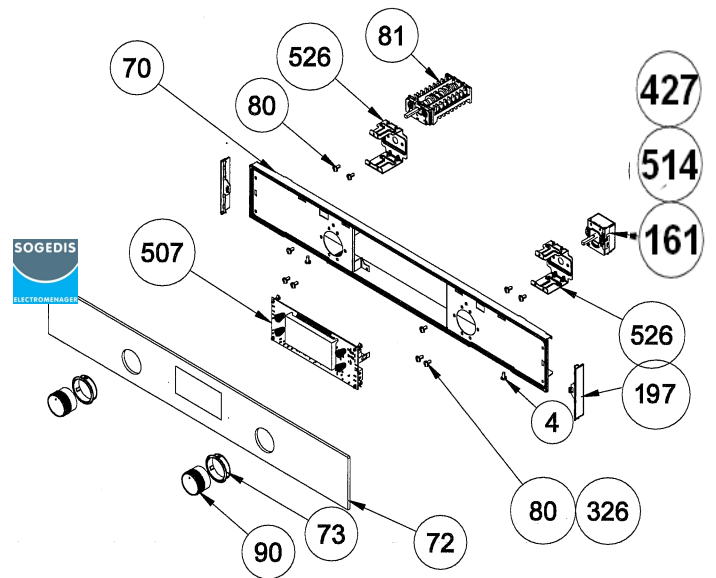

VISIO TOUCH GLASS CONTROL PANEL ASSEMBLY (OPTIONAL)