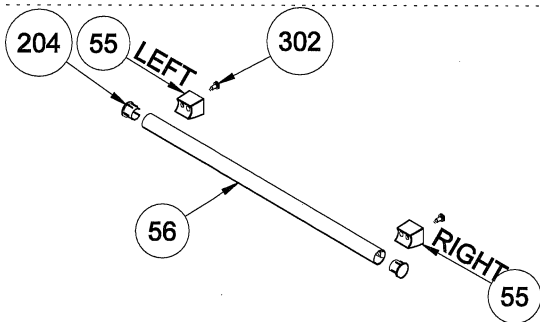

VISIO TOUCH METAL CONTROL PANEL ASSEMBLY (OPTIONAL)

FULL TOUCH GLASS CONTROL PANEL ASSEMBLY (OPTIONAL)

POP-IN
POP-OUT KNOB
(OPTIONAL)

75 LT BUILT-IN OVEN DOOR ASSEMBLY

POSITION NUMBER:377

432,547 is for Third Glass Full Glass Versions
 262,67 is for Removable Glass Versions

HANDLE BODY WITH
 HANDLE BRACKET (OPTIONAL)

OVEN DOOR HANDLES (OPTIONAL)

CURVED QUADRANGLE

ARC QUADRANGLE

3D QUADRANGLE

FLAT SLICE

FLAT QUADRANGLE

ELLIPSE ARC