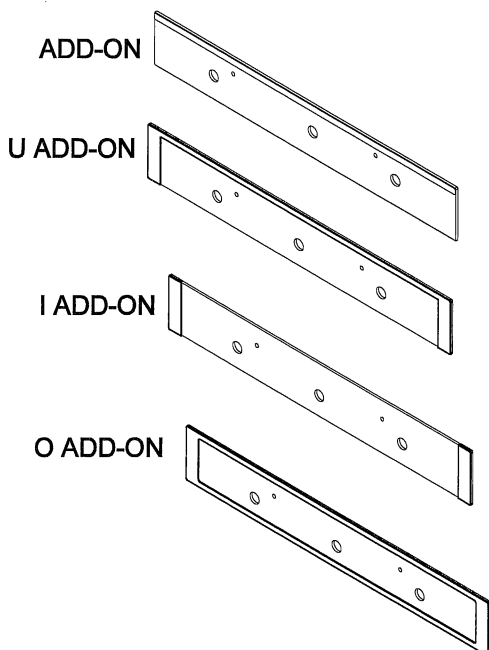

GLASS CONTROL PANEL WITH INOX ADD-ONS (OPTIONAL)