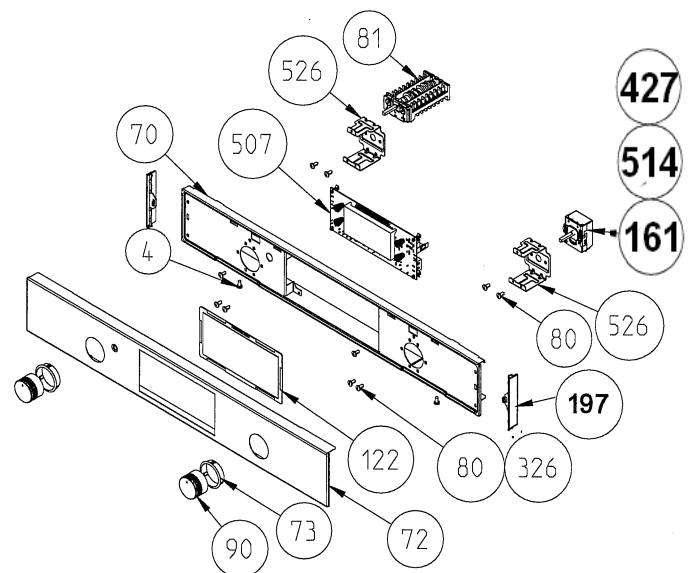

VISIO TOUCH METAL CONTROL PANEL ASSEMBLY (OPTIONAL)

FULL TOUCH GLASS CONTROL PANEL ASSEMBLY (OPTIONAL)

POP-IN
POP-OUT KNOB
(OPTIONAL)

75 LT BUILT-IN OVEN DOOR ASSEMBLY

POSITION NUMBER:377

432,547 is for Third Glass Full Glass Versions
 262,67 is for Removable Glass Versions