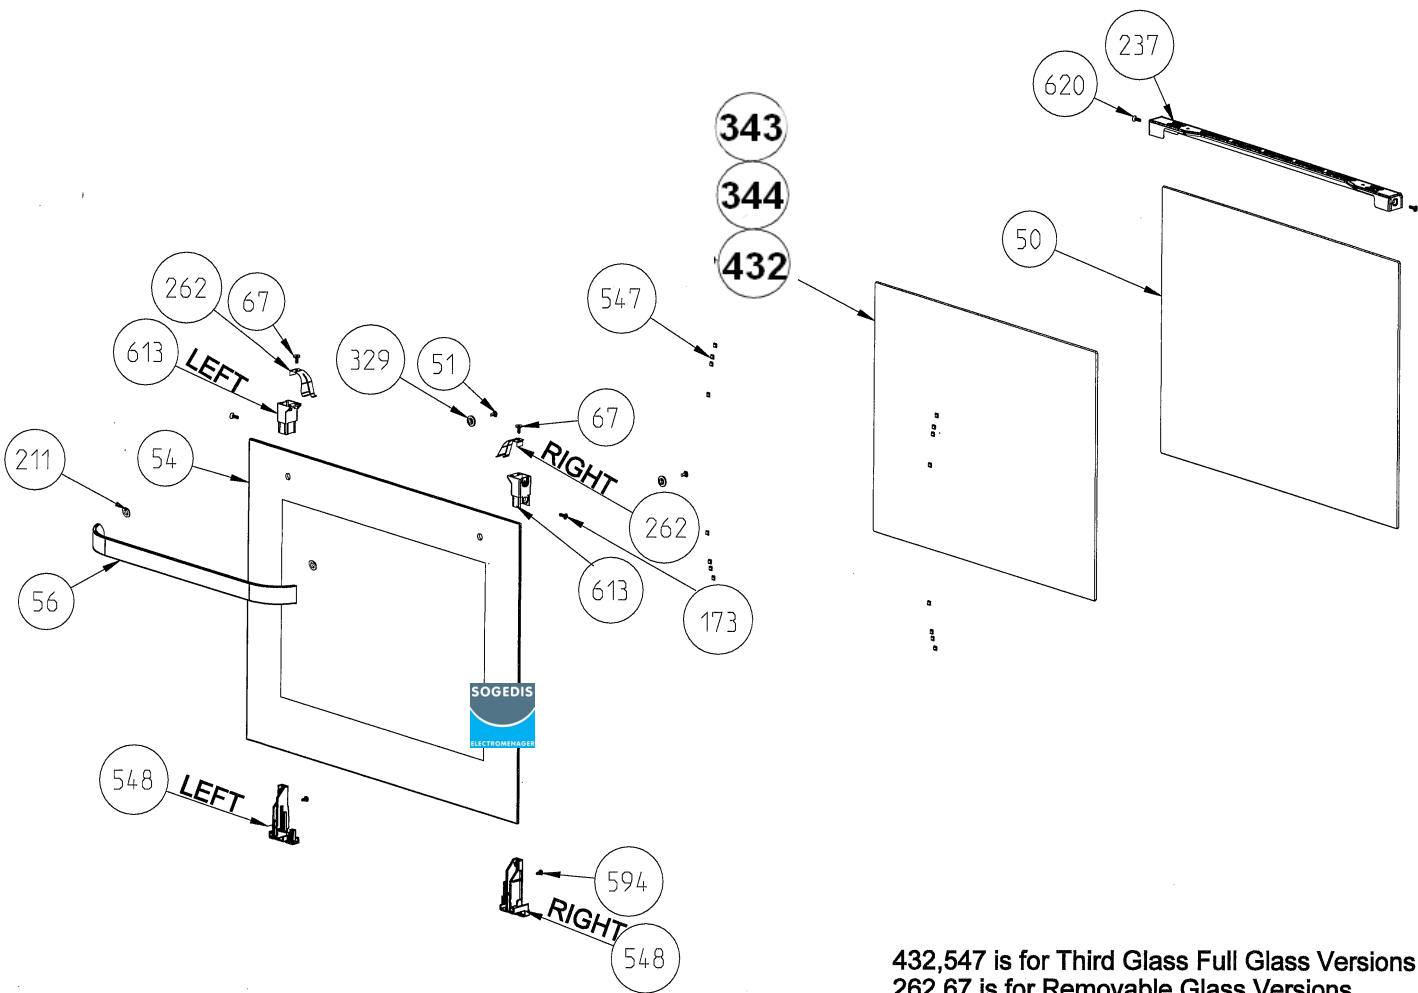

VISIO TOUCH METAL CONTROL PANEL ASSEMBLY (OPTIONAL)

FULL TOUCH GLASS CONTROL PANEL ASSEMBLY (OPTIONAL)

POP-IN
POP-OUT KNOB
(OPTIONAL)

75 LT BUILT-IN OVEN DOOR ASSEMBLY

POSITION NUMBER:377

432,547 is for Third Glass Full Glass Versions
 262,67 is for Removable Glass Versions

HANDLE BODY WITH
 HANDLE BRACKET (OPTIONAL)

OVEN DOOR HANDLES (OPTIONAL)

CURVED QUADRANGLE

ARC QUADRANGLE

3D QUADRANGLE

FLAT SLICE

FLAT QUADRANGLE

ELLIPSE ARC