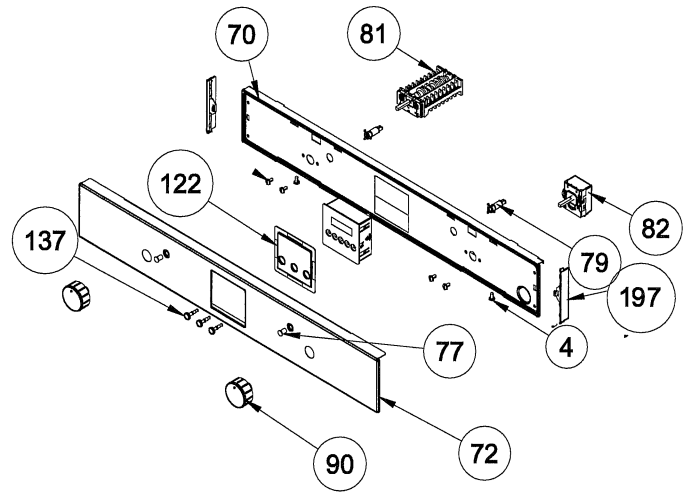

GRID (OPTIONAL)

GLASS TRAY (OPTIONAL)

DEEP TRAY GRID (OPTIONAL)

TOP AND GRILL HEATING ELEMENT (OPTIONAL)

TRAY SET FOR GRID (POSITION NO : 265) (OPTIONAL)

METAL CONTROL PANEL WITH MECHANIC TIMER ASSEMBLY (OPTIONAL)