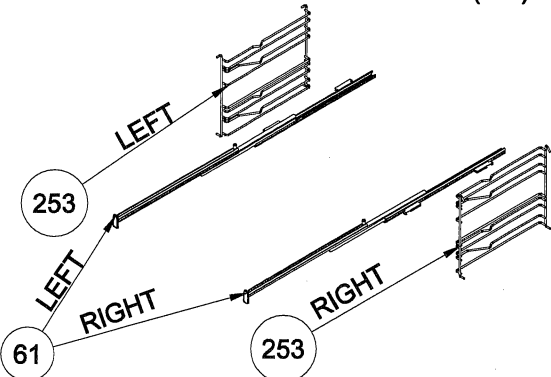

75 LT CAVITY ASSEMBLY EXPLODED VIEW
(OPTIONAL)

**WIRE SHELF CAVITY ASSEMBLY
WITH/ WITHOUT CATALYTIC PANEL
(OPTIONAL)**

**WIRE SHELF CAVITY ASSEMBLY
WITH/ WITHOUT CATALYTIC PANEL
(OPTIONAL: SINGLE TELESCOPIC RAIL(R/L))**

**CAVITY ASSEMBLY
WITH CATALYTIC PANEL
(OPTIONAL)**

**WIRE SHELF CAVITY ASSEMBLY
WITH/ WITHOUT CATALYTIC PANEL
(OPTIONAL: DOUBLE TELESCOPIC RAIL(R/L))**

**POSITION NUMBER : 585
WIRE SHELF (FULL EXTENSION)
OPTIONAL: DOUBLE TELESCOPIC RAIL(R/L)**

**POSITION NUMBER : 587
WIRE SHELF (SINGLE EXTENSION)
OPTIONAL: DOUBLE TELESCOPIC RAIL(R/L)**

**POSITION NUMBER : 586
WIRE SHELF (FULL EXTENSION)
OPTIONAL: SINGLE TELESCOPIC RAIL(R/L)**

**POSITION NUMBER : 588
WIRE SHELF (SINGLE EXTENSION)
OPTIONAL: SINGLE TELESCOPIC RAIL(R/L)**