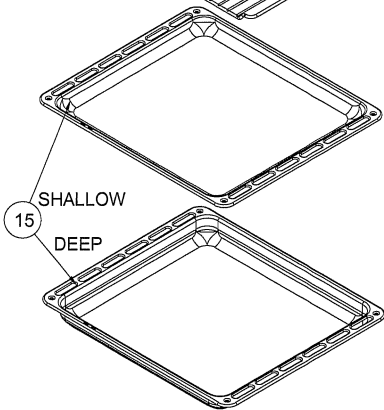

**POSITION NUMBER : 587
WIRE SHELF (SINGLE EXTENSION)
OPTIONAL: DOUBLE TELESCOPIC RAIL(R/L)**

**POSITION NUMBER : 586
WIRE SHELF (FULL EXTENSION)
OPTIONAL: SINGLE TELESCOPIC RAIL(R/L)**

**POSITION NUMBER : 588
WIRE SHELF (SINGLE EXTENSION)
OPTIONAL: SINGLE TELESCOPIC RAIL(R/L)**

TURNSPIT SKEWER

SHISH KEBAB ACCESSORY (OPTIONAL)

THERMIST BULB HOLDER/BACKET

RING HEATING ELEMENT WITH FAN (OPTIONAL)

TURNSPIT(OPTIONAL)

MEAT PROBE GROUP

TRAYS & GRID (OPTIONAL)

W. TELESCOPIC RAIL

GRID (OPTIONAL)

GLASS TRAY (OPTIONAL)

DEEP TRAY GRID (OPTIONAL)

TOP AND GRILL HEATING ELEMENT (OPTIONAL)

TRAY SET FOR GRID (POSITION NO : 265) (OPTIONAL)

METAL CONTROL PANEL WITH MECHANIC TIMER ASSEMBLY (OPTIONAL)