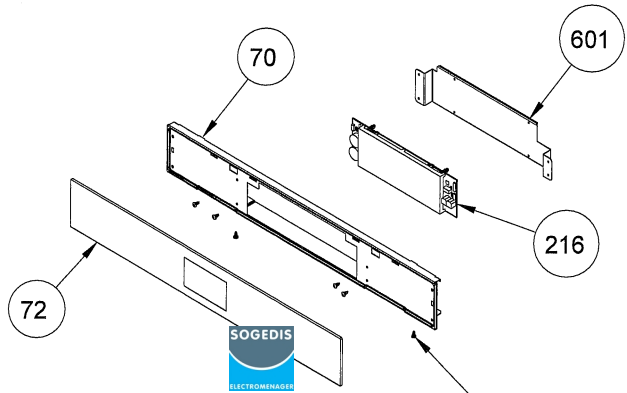

METAL CONTROL PANEL WITH DIGITAL TIMER ASSEMBLY (OPTIONAL)

LCD SMART GLASS CONTROL PANEL ASSEMBLY (OPTIONAL)

VISIO TOUCH GLASS CONTROL PANEL ASSEMBLY (OPTIONAL)

GLASS CONTROL PANEL WITH INOX ADD-ONS (OPTIONAL)

VISIO TOUCH METAL CONTROL PANEL ASSEMBLY (OPTIONAL)

FULL TOUCH GLASS CONTROL PANEL ASSEMBLY (OPTIONAL)

POP-IN
POP-OUT KNOB
(OPTIONAL)

75 LT BUILT-IN OVEN DOOR ASSEMBLY

POSITION NUMBER:377

432,547 is for Third Glass Full Glass Versions
 262,67 is for Removable Glass Versions