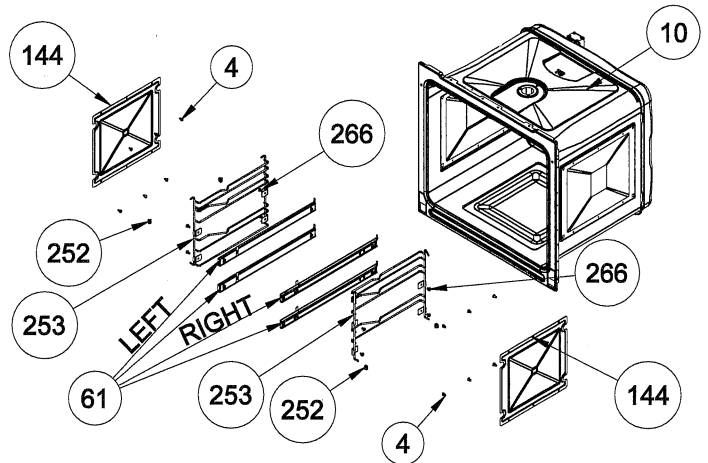

75 LT CAVITY ASSEMBLY EXPLODED VIEW
(OPTIONAL)

**WIRE SHELF CAVITY ASSEMBLY
WITH/ WITHOUT CATALYTIC PANEL
(OPTIONAL)**

**WIRE SHELF CAVITY ASSEMBLY
WITH/ WITHOUT CATALYTIC PANEL
(OPTIONAL: SINGLE TELESCOPIC RAIL(R/L))**

**CAVITY ASSEMBLY
WITH CATALYTIC PANEL
(OPTIONAL)**

**WIRE SHELF CAVITY ASSEMBLY
WITH/ WITHOUT CATALYTIC PANEL
(OPTIONAL: DOUBLE TELESCOPIC RAIL(R/L))**

**POSITION NUMBER : 585
WIRE SHELF (FULL EXTENSION)
OPTIONAL: DOUBLE TELESCOPIC RAIL(R/L)**