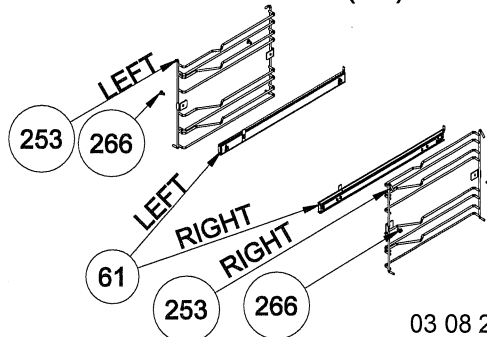

75 LT CAVITY ASSEMBLY EXPLODED VIEW
(OPTIONAL)

**WIRE SHELF CAVITY ASSEMBLY
WITH/ WITHOUT CATALYTIC PANEL
(OPTIONAL)**

**WIRE SHELF CAVITY ASSEMBLY
WITH/ WITHOUT CATALYTIC PANEL
(OPTIONAL: SINGLE TELESCOPIC RAIL(R/L))**

**CAVITY ASSEMBLY
WITH CATALYTIC PANEL
(OPTIONAL)**

**WIRE SHELF CAVITY ASSEMBLY
WITH/ WITHOUT CATALYTIC PANEL
(OPTIONAL: DOUBLE TELESCOPIC RAIL(R/L))**

**POSITION NUMBER : 585
WIRE SHELF (FULL EXTENSION)
OPTIONAL: DOUBLE TELESCOPIC RAIL(R/L)**

**POSITION NUMBER : 587
WIRE SHELF (SINGLE EXTENSION)
OPTIONAL: DOUBLE TELESCOPIC RAIL(R/L)**

**POSITION NUMBER : 586
WIRE SHELF (FULL EXTENSION)
OPTIONAL: SINGLE TELESCOPIC RAIL(R/L)**

**POSITION NUMBER : 588
WIRE SHELF (SINGLE EXTENSION)
OPTIONAL: SINGLE TELESCOPIC RAIL(R/L)**