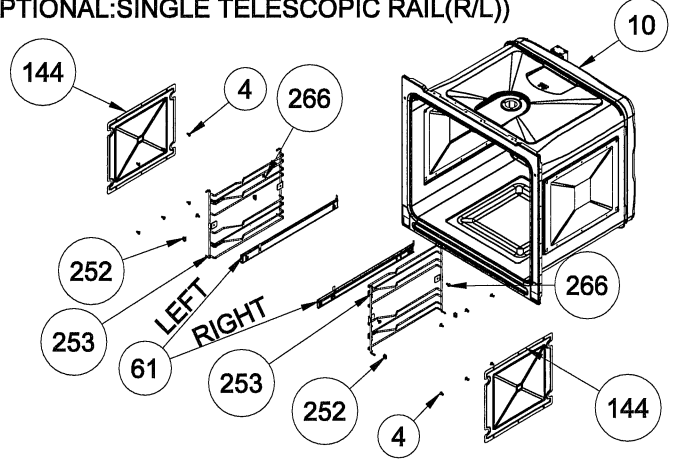

75 LT CAVITY ASSEMBLY EXPLODED VIEW
(OPTIONAL)

**WIRE SHELF CAVITY ASSEMBLY
WITH/ WITHOUT CATALYTIC PANEL
(OPTIONAL)**

**WIRE SHELF CAVITY ASSEMBLY
WITH/ WITHOUT CATALYTIC PANEL
(OPTIONAL: SINGLE TELESCOPIC RAIL(R/L))**

**CAVITY ASSEMBLY
WITH CATALYTIC PANEL
(OPTIONAL)**

**WIRE SHELF CAVITY ASSEMBLY
WITH/ WITHOUT CATALYTIC PANEL
(OPTIONAL: DOUBLE TELESCOPIC RAIL(R/L))**

**POSITION NUMBER : 585
WIRE SHELF (FULL EXTENSION)
OPTIONAL: DOUBLE TELESCOPIC RAIL(R/L)**