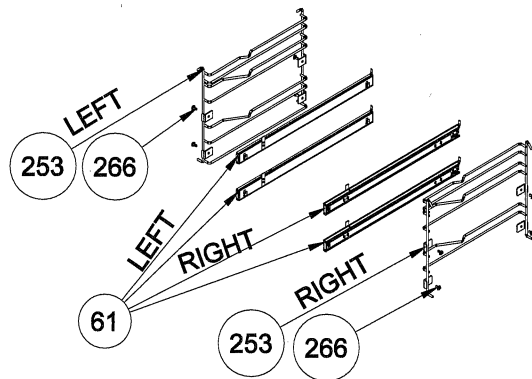

75 LT CAVITY ASSEMBLY EXPLODED VIEW
(OPTIONAL)

**WIRE SHELF CAVITY ASSEMBLY
WITH/ WITHOUT CATALYTIC PANEL
(OPTIONAL)**

**WIRE SHELF CAVITY ASSEMBLY
WITH/ WITHOUT CATALYTIC PANEL
(OPTIONAL: SINGLE TELESCOPIC RAIL(R/L))**

**CAVITY ASSEMBLY
WITH CATALYTIC PANEL
(OPTIONAL)**

**WIRE SHELF CAVITY ASSEMBLY
WITH/ WITHOUT CATALYTIC PANEL
(OPTIONAL: DOUBLE TELESCOPIC RAIL(R/L))**

**POSITION NUMBER : 585
WIRE SHELF (FULL EXTENSION)
OPTIONAL: DOUBLE TELESCOPIC RAIL(R/L)**

**POSITION NUMBER : 587
WIRE SHELF (SINGLE EXTENSION)
OPTIONAL: DOUBLE TELESCOPIC RAIL(R/L)**

**POSITION NUMBER : 586
WIRE SHELF (FULL EXTENSION)
OPTIONAL: SINGLE TELESCOPIC RAIL(R/L)**

**POSITION NUMBER : 588
WIRE SHELF (SINGLE EXTENSION)
OPTIONAL: SINGLE TELESCOPIC RAIL(R/L)**