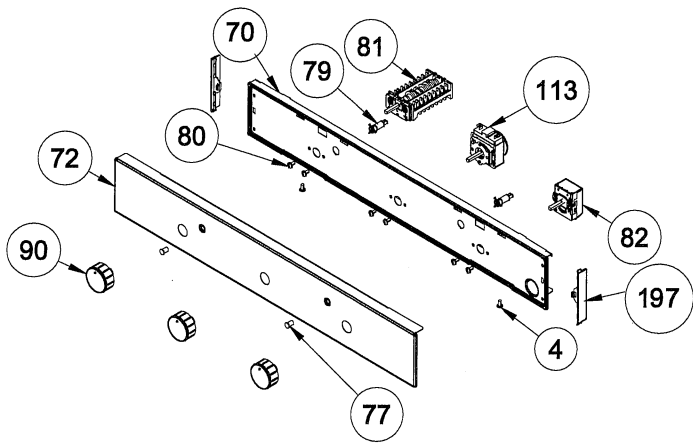

GRID (OPTIONAL)

GLASS TRAY (OPTIONAL)

DEEP TRAY GRID (OPTIONAL)

TOP AND GRILL HEATING ELEMENT (OPTIONAL)

TRAY SET FOR GRID (POSITION NO : 265) (OPTIONAL)

METAL CONTROL PANEL WITH MECHANIC TIMER ASSEMBLY (OPTIONAL)