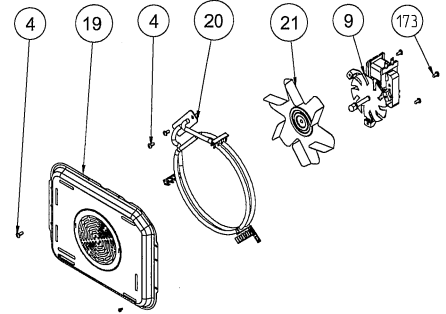

**CAVITY ASSEMBLY
WITH CATALYTIC PANEL
(OPTIONAL)**

**WIRE SHELF CAVITY ASSEMBLY
WITH/ WITHOUT CATALYTIC PANEL
(OPTIONAL: DOUBLE TELESCOPIC RAIL(R/L))**

**POSITION NUMBER : 585
WIRE SHELF (FULL EXTENSION)
OPTIONAL: DOUBLE TELESCOPIC RAIL(R/L)**

**POSITION NUMBER : 587
WIRE SHELF (SINGLE EXTENSION)
OPTIONAL: DOUBLE TELESCOPIC RAIL(R/L)**

**POSITION NUMBER : 586
WIRE SHELF (FULL EXTENSION)
OPTIONAL: SINGLE TELESCOPIC RAIL(R/L)**

**POSITION NUMBER : 588
WIRE SHELF (SINGLE EXTENSION)
OPTIONAL: SINGLE TELESCOPIC RAIL(R/L)**

TURNSPIT SKEWER

SHISH KEBAB ACCESSORY (OPTIONAL)

THERMIST BULB HOLDER/BACKET

RING HEATING ELEMENT WITH FAN (OPTIONAL)

TURNSPIT(OPTIONAL)

MEAT PROBE GROUP

TRAYS & GRID (OPTIONAL)

W. TELESCOPIC RAIL