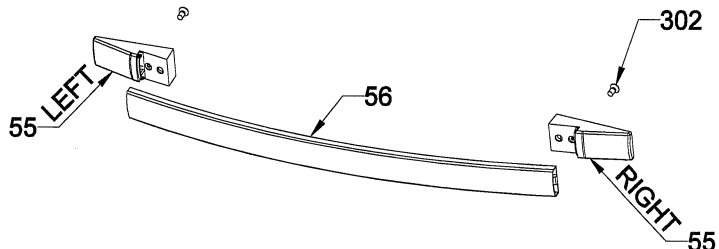

VISIO TOUCH METAL CONTROL PANEL ASSEMBLY (OPTIONAL)

FULL TOUCH GLASS CONTROL PANEL ASSEMBLY (OPTIONAL)

POP-IN
POP-OUT KNOB
(OPTIONAL)

75 LT BUILT-IN OVEN DOOR ASSEMBLY

POSITION NUMBER:377

432,547 is for Third Glass Full Glass Versions
 262,67 is for Removable Glass Versions

HANDLE BODY WITH
 HANDLE BRACKET (OPTIONAL)

OVEN DOOR HANDLES (OPTIONAL)

CURVED QUADRANGLE

ARC QUADRANGLE

3D QUADRANGLE

FLAT SLICE

FLAT QUADRANGLE

ELLIPSE ARC